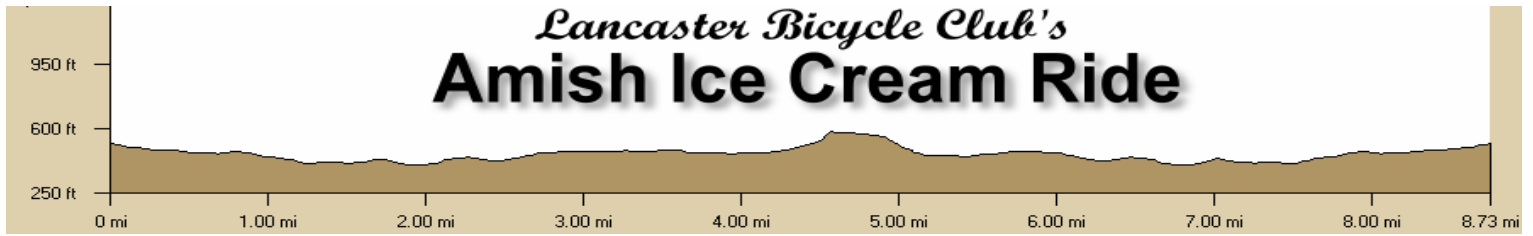

Lancaster Bicycle Club's Amish Ice Cream Ride

Aug 2003

Start: New Holland Shopping Center

Terrain: **Rolling** Climb Per Mile: **55 ft** Steepest Climb: **6%**

Key: R = Right Turn L = Left Turn T = Thru on

Miles Turn

0.0 L Shirk Rd.
 1.0 L Peters Rd.
 3.4 L Mentzer Rd.
 3.7 L Lap Valley Rd. (driveway to farm)
 3.8 Ice Cream Shop
 3.9 L Mentzer Rd.

Miles Turn

4.6 L Summitville Rd.
 5.2 L Custer Ave.
 5.8 R Peters Rd.
 7.7 R Shirk Rd.
 8.7 R New Holland Shopping Center lot