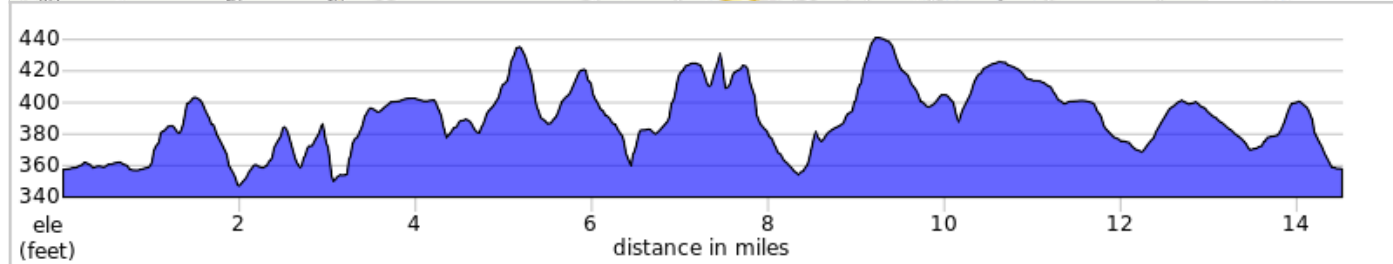

BI Bird in Hand Short Ride (14F)

Start: Bird in Hand Restaurant; Flat; Max Grade 3.9%
February 2021

BI Bird in Hand Short Ride (14F)

Type	Dist	Note
📍	0.0	Start of route
←	0.0	L onto N. Ronks Rd
→	0.6	R onto Church Rd
←	1.7	L onto N Weavertown Rd/T798
←	2.3	L onto Mascot Rd
←	3.0	L onto PA-772 W
→	3.1	R onto Stumptown Rd
→	4.0	R onto E Eby Rd
→	5.3	R onto S Groffdale Rd/T684
→	5.7	R onto Musser School Rd/T535
←	7.2	L onto Hess Rd
↑	7.3	Continue onto PA-772 E
→	7.6	R onto N Harvest Rd
→	9.0	R onto PA-340 W

9.0 miles. +385/-345 feet

Type	Dist	Note
←	9.0	L onto S Harvest Rd/T692
←	9.8	L onto Harvest Dr
→	10.7	R onto Old Leacock Rd/T700
→	11.4	R onto Irishtown Rd
←	12.6	Irishtown Rd turns slightly L and becomes N Cherry Ln
→	13.5	R onto N Ronks Rd
←	14.5	L into Parking Lot
📍	14.5	End of route

5.6 miles. +137/-189 feet