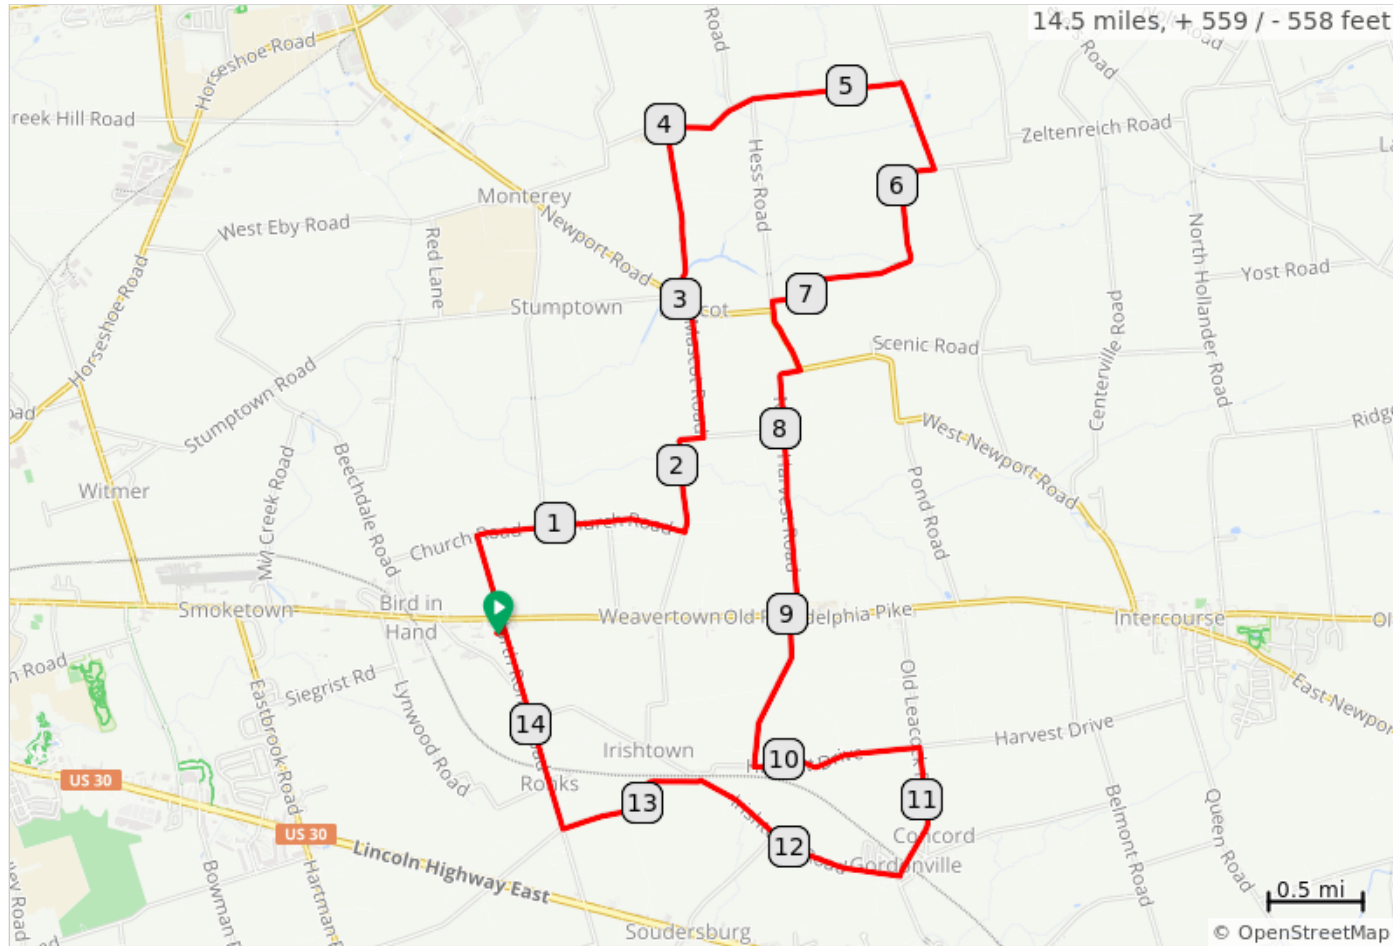

BI Bird in Hand Short Ride (14F)

Start: Bird in Hand Restaurant; Flat; Max Grade 3.9%
February 2021

BI Bird in Hand Short Ride (14F)

Type	Dist	Note
📍	0.0	Start of route
←	0.0	L onto N. Ronks Rd
→	0.6	R onto Church Rd
←	1.7	L onto N Weavertown Rd/T798
←	2.3	L onto Mascot Rd
←	3.0	L onto PA-772 W
→	3.1	R onto Stumptown Rd
→	4.0	R onto E Eby Rd
→	5.3	R onto S Groffdale Rd/T684
→	5.7	R onto Musser School Rd/T535
←	7.2	L onto Hess Rd
↑	7.3	Continue onto PA-772 E
→	7.6	R onto N Harvest Rd
→	9.0	R onto PA-340 W

9.0 miles. +385/-345 feet

Type	Dist	Note
←	9.0	L onto S Harvest Rd/T692
←	9.8	L onto Harvest Dr
→	10.7	R onto Old Leacock Rd/T700
→	11.4	R onto Irishtown Rd
←	12.6	Irishtown Rd turns slightly L and becomes N Cherry Ln
→	13.5	R onto N Ronks Rd
←	14.5	L into Parking Lot
📍	14.5	End of route

5.6 miles. +137/-189 feet