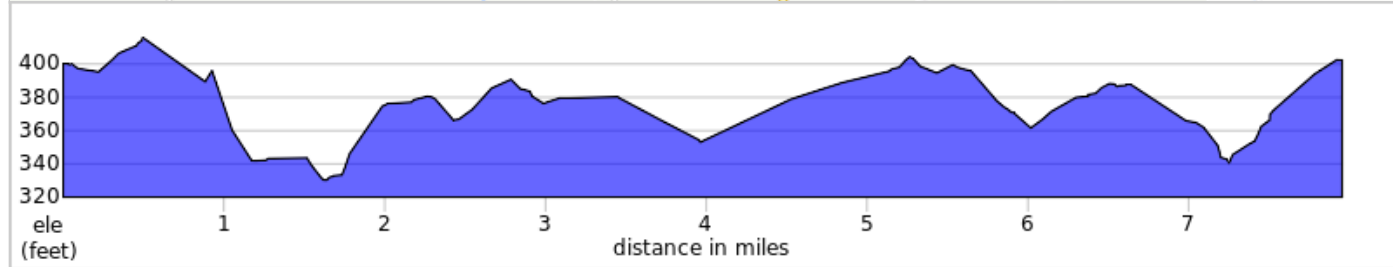

DH Little Dipper Ice Cream (8F)

DH Little Dipper Ice Cream (8F)

Type	Dist	Note
	0.0	Start of route
	0.0	R onto Koser Rd
	0.2	L onto Anderson Ferry Road, PA 772
	0.3	Slight R onto Waynesboro Road
	0.5	L onto Union School Road
	0.5	R onto Flory Road
	1.3	R onto Musser Road
	1.7	Sharp L onto Gibble Road
	2.0	R onto Kraybill Church Road
	2.8	L onto Donegal Springs Road / immed
	2.9	R onto Nissley Road
	3.5	R onto Carmany Road
	5.2	R onto Bridge Boulevard
	5.3	R onto South Angle Street
	5.6	R onto West Main Street, PA 230

5.6 miles. +131/-132 feet

Type	Dist	Note
	5.9	Little Dipper Ice Cream
	6.4	Sharp R onto New Haven Street
	6.5	L onto David Street
	6.6	R onto Willow Alley
	7.5	R onto Koser Road
	8.0	End of route

2.4 miles. +80/-48 feet