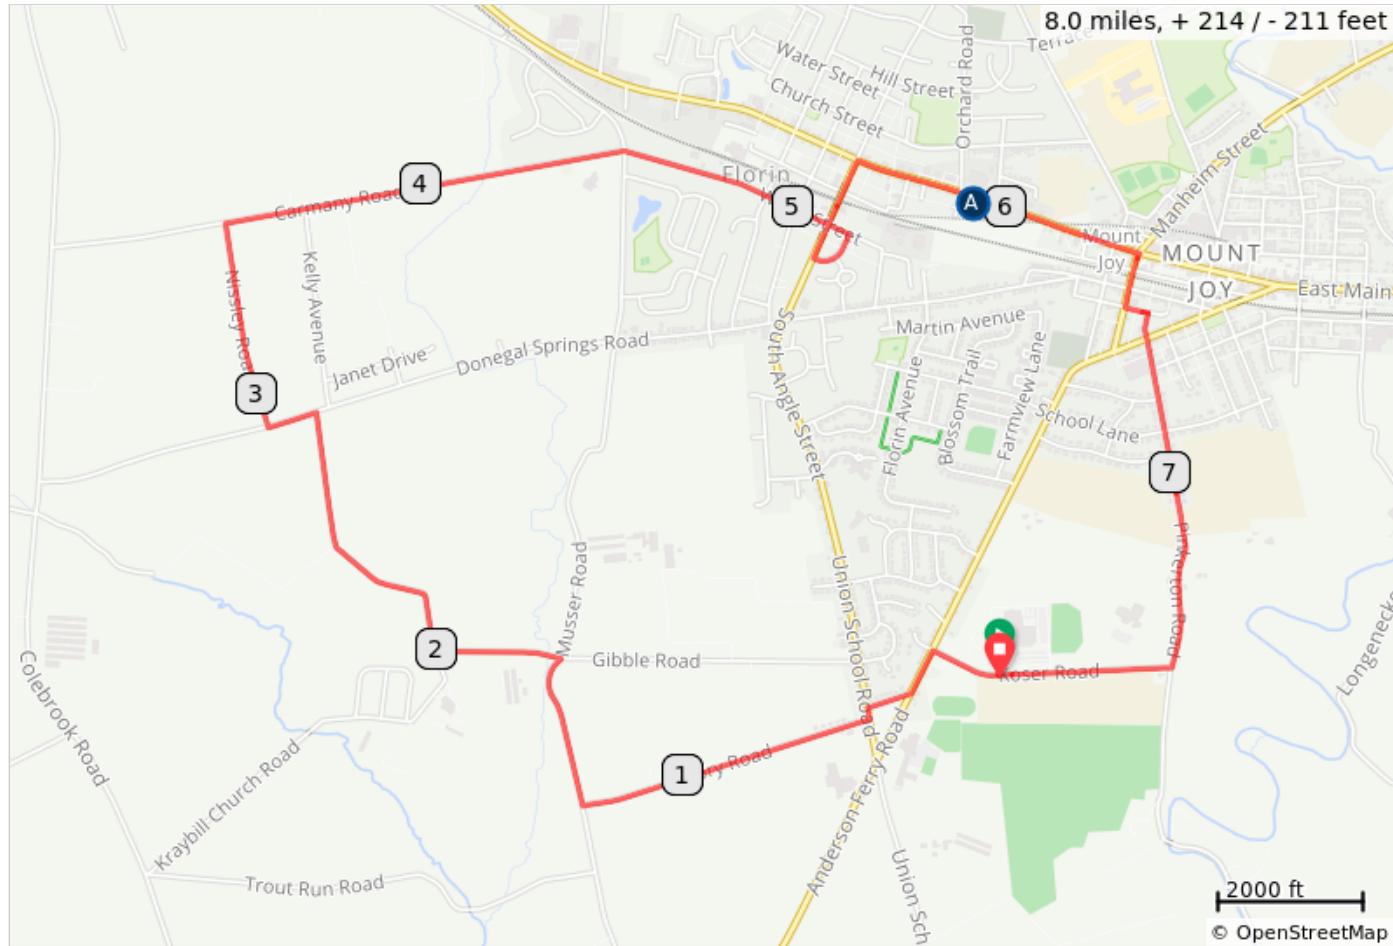

DH Little Dipper Ice Cream (8F)

DH Little Dipper Ice Cream (8F)

Type	Dist	Note
	0.0	Start of route
	0.0	R onto Koser Rd
	0.2	L onto Anderson Ferry Road, PA 772
	0.3	Slight R onto Waynesboro Road
	0.5	L onto Union School Road
	0.5	R onto Flory Road
	1.3	R onto Musser Road
	1.7	Sharp L onto Gibble Road
	2.0	R onto Kraybill Church Road
	2.8	L onto Donegal Springs Road / immed
	2.9	R onto Nissley Road
	3.5	R onto Carmany Road
	5.2	R onto Bridge Boulevard
	5.3	R onto South Angle Street
	5.6	R onto West Main Street, PA 230

5.6 miles. +131/-132 feet

Type	Dist	Note
	5.9	Little Dipper Ice Cream
	6.4	Sharp R onto New Haven Street
	6.5	L onto David Street
	6.6	R onto Willow Alley
	7.5	R onto Koser Road
	8.0	End of route

2.4 miles. +80/-48 feet