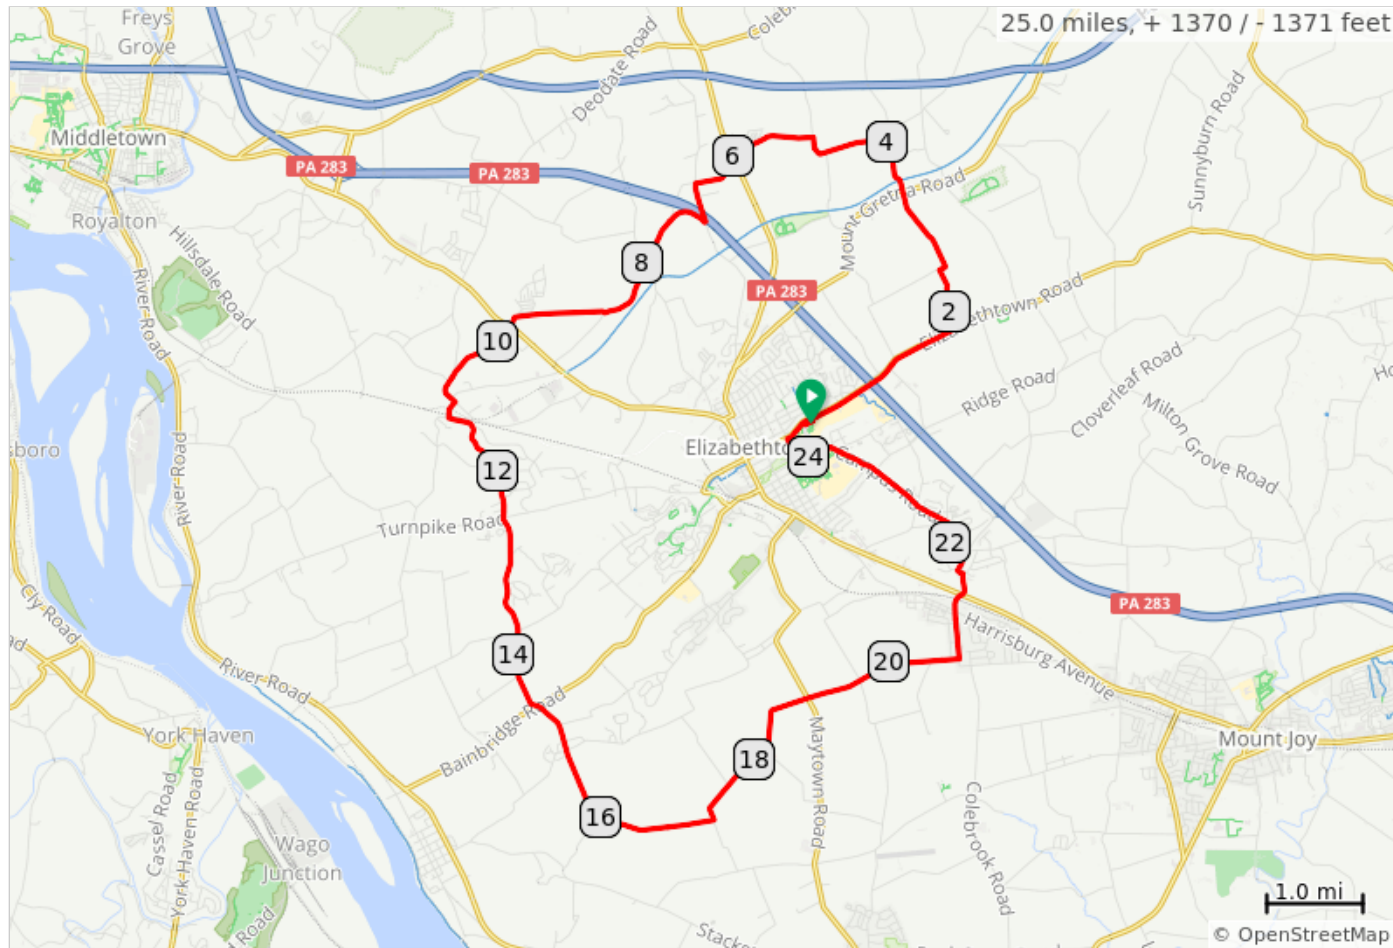

ETH The Bossler (25H)

Start: Elizabethtown High School
Terrain: Hilly
Max Grade: 7.6%
Rev: January 2022

ETH The Bossler (25H)

Type	Dist	Note
📍	0.0	Start of route
←	0.0	L toward E High St
→	0.1	R onto E High St
↑	0.7	Continue onto Elizabethtown Rd
←	1.9	L onto Bellaire Rd
→	2.5	R to stay on Bellaire Rd
←	4.1	L onto Mapledale Rd
←	5.1	L onto Valley Rd
←	6.5	L onto Old Hershey Rd
→	6.9	R onto T321 (no sign) Hill Road
←	7.9	L onto Mill Rd
→	8.1	R onto N Hertzler Rd
→	8.7	R to stay on N Hertzler Rd
↑	10.6	Continue onto S Deodate Rd

10.6 miles. +455/-553 feet

Type	Dist	Note
↑	10.7	Continue onto Zeager Rd
→	10.9	R onto Bossler Rd
←	11.1	L to stay on Bossler Rd
←	17.2	L to stay on Bossler Rd
←	20.7	L onto Colebrook Rd
↑	21.2	Continue onto Cloverleaf Rd
←	21.6	L onto Andrew Ave
→	21.7	R onto Westbrooke Dr
←	22.2	L onto Schwanger Rd
↑	22.3	Continue onto Campus Rd
←	23.8	L onto E College Ave
→	24.1	R onto S Chestnut St
→	24.5	R onto E High St
→	24.8	R at Hickory Ln
→	24.8	R into lot
📍	25.0	End of route

14.4 miles. +849/-739 feet