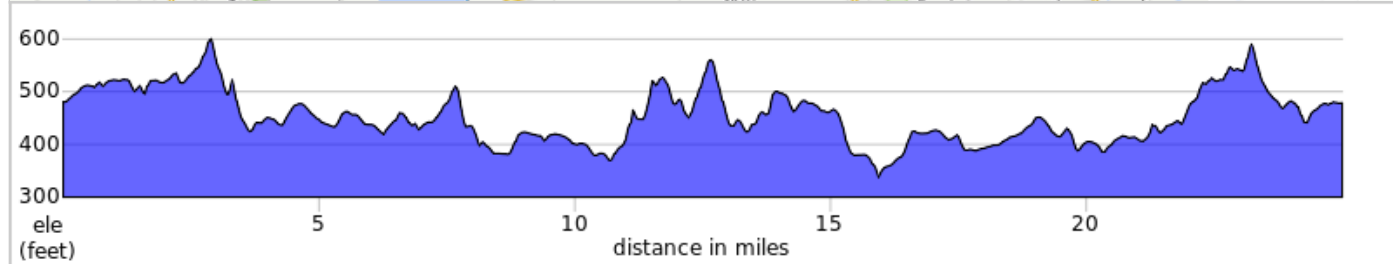

ETH The Bossler (25H)

Start: Elizabethtown High School
Terrain: Hilly
Max Grade: 7.6%
Rev: January 2022

ETH The Bossler (25H)

Type	Dist	Note
📍	0.0	Start of route
←	0.0	L toward E High St
→	0.1	R onto E High St
↑	0.7	Continue onto Elizabethtown Rd
←	1.9	L onto Bellaire Rd
→	2.5	R to stay on Bellaire Rd
←	4.1	L onto Mapledale Rd
←	5.1	L onto Valley Rd
←	6.5	L onto Old Hershey Rd
→	6.9	R onto T321 (no sign) Hill Road
←	7.9	L onto Mill Rd
→	8.1	R onto N Hertzler Rd
→	8.7	R to stay on N Hertzler Rd
↑	10.6	Continue onto S Deodate Rd

10.6 miles. +455/-553 feet

Type	Dist	Note
↑	10.7	Continue onto Zeager Rd
→	10.9	R onto Bossler Rd
←	11.1	L to stay on Bossler Rd
←	17.2	L to stay on Bossler Rd
←	20.7	L onto Colebrook Rd
↑	21.2	Continue onto Cloverleaf Rd
←	21.6	L onto Andrew Ave
→	21.7	R onto Westbrooke Dr
←	22.2	L onto Schwanger Rd
↑	22.3	Continue onto Campus Rd
←	23.8	L onto E College Ave
→	24.1	R onto S Chestnut St
→	24.5	R onto E High St
→	24.8	R at Hickory Ln
→	24.8	R into lot
📍	25.0	End of route

14.4 miles. +849/-739 feet