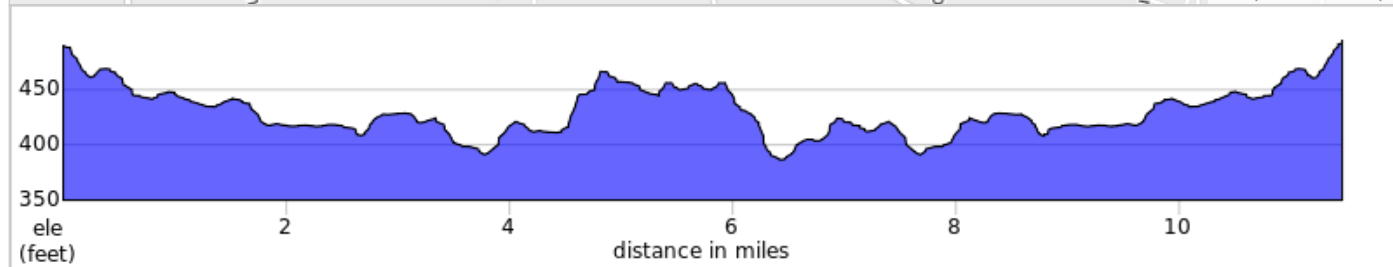

GSV Hayloft Ice Cream Ride (12F)

Start: Garden Spot Village
Terrain: Flat
Max Grade: 4.3%
Rev: July 2023

GSV Hayloft Ice Cream Ride (12F)

Type	Dist	Note
📍	0.0	Start of route
↑	0.1	Straight onto Linden Drive
←	0.4	L onto Brimmer Ave
→	0.6	R onto Phillip Rd
←	1.0	L onto S Custer Ave
←	1.6	L to stay on S Custer Ave
→	2.0	R onto Meadowcreek Rd/ T535
→	2.7	R onto Maple Grove Rd
←	2.7	L onto Horning Rd/T535
↑	3.0	Continue onto Hollander Rd/ T766
→	3.3	R onto Zeltenreich Rd
→	4.3	R onto Musser School Rd/ T749
→	5.3	R onto S Groffdale Rd/T684

5.3 miles. +128/-173 feet

Type	Dist	Note
📍	11.5	End of route

0.0 miles. +0/-0 feet

Type	Dist	Note
→	5.7	R into Hayloft IC. Exit to L onto S Groffdale
←	6.7	L onto Musser School Rd/ T535
→	7.2	R onto T535/Zeltenreich Rd
←	8.1	L onto Hollander Rd/T766
↑	8.4	Continue onto Horning Rd/ T535
→	8.7	R onto Maple Grove Rd
←	8.8	L onto Meadowcreek Rd/ T535
←	9.4	L onto S Custer Ave
→	9.8	R to stay on S Custer Ave
→	10.5	R onto Phillip Rd
←	10.8	L onto New Holland Rd
→	11.2	R follow circle toward Linden Dr
↑	11.4	End of route

6.1 miles. +189/-159 feet