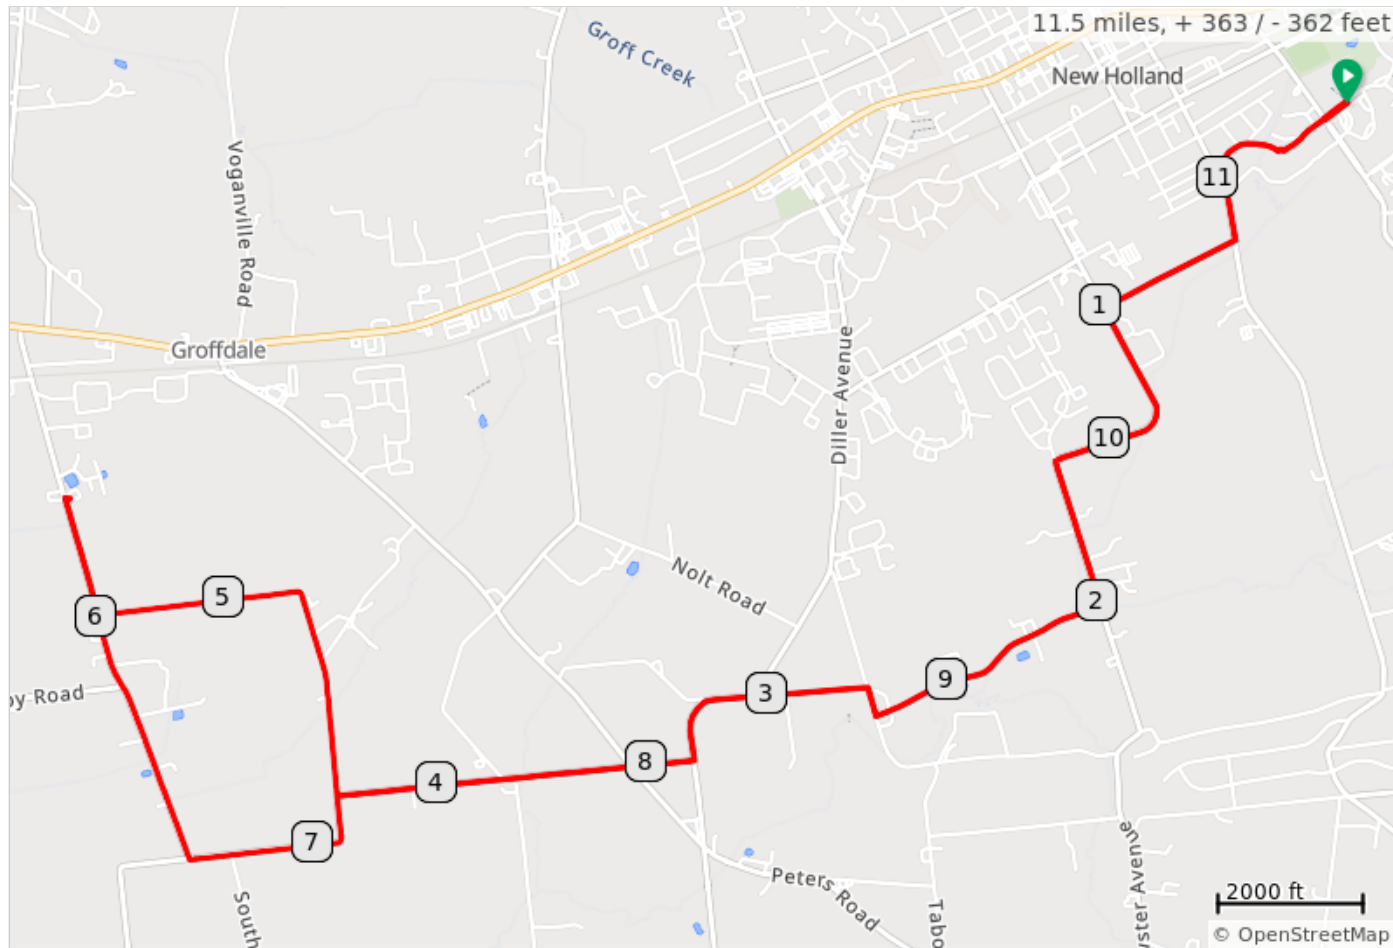

GSV Hayloft Ice Cream Ride (12F)

Start: Garden Spot Village
Terrain: Flat
Max Grade: 4.3%
Rev: July 2023

GSV Hayloft Ice Cream Ride (12F)

Type	Dist	Note
📍	0.0	Start of route
↑	0.1	Straight onto Linden Drive
←	0.4	L onto Brimmer Ave
→	0.6	R onto Phillip Rd
←	1.0	L onto S Custer Ave
←	1.6	L to stay on S Custer Ave
→	2.0	R onto Meadowcreek Rd/ T535
→	2.7	R onto Maple Grove Rd
←	2.7	L onto Horning Rd/T535
↑	3.0	Continue onto Hollander Rd/ T766
→	3.3	R onto Zeltenreich Rd
→	4.3	R onto Musser School Rd/ T749
→	5.3	R onto S Groffdale Rd/T684

5.3 miles. +128/-173 feet

Type	Dist	Note
📍	11.5	End of route

0.0 miles. +0/-0 feet

Type	Dist	Note
→	5.7	R into Hayloft IC. Exit to L onto S Groffdale
←	6.7	L onto Musser School Rd/ T535
→	7.2	R onto T535/Zeltenreich Rd
←	8.1	L onto Hollander Rd/T766
↑	8.4	Continue onto Horning Rd/ T535
→	8.7	R onto Maple Grove Rd
←	8.8	L onto Meadowcreek Rd/ T535
←	9.4	L onto S Custer Ave
→	9.8	R to stay on S Custer Ave
→	10.5	R onto Phillip Rd
←	10.8	L onto New Holland Rd
→	11.2	R follow circle toward Linden Dr
↑	11.4	End of route

6.1 miles. +189/-159 feet