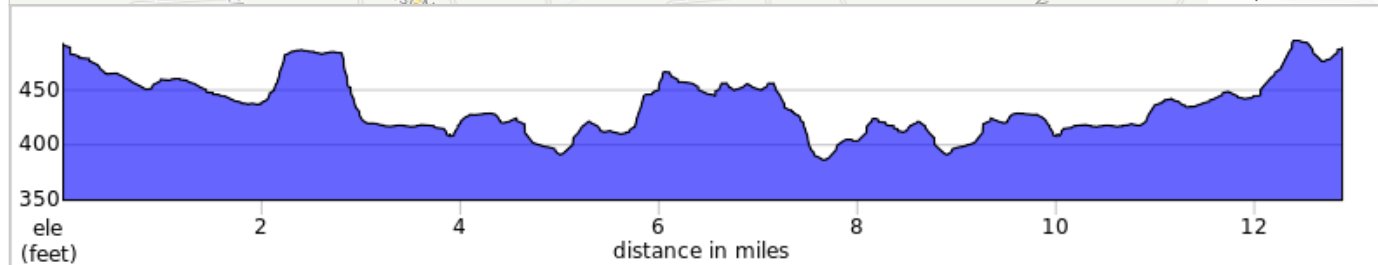

GSV Hayloft Ice Cream Ride (13F)

Start: Garden Spot Village

Terrain: Flat
Max Grade: 4.4%

Rev: June 2019

A. Hayloft Ice Cream

GSV Hayloft Ice Cream Ride (13F)

Type	Dist	Note
	0.0	Start of route
	0.0	Left out of GSV Health Center parking lot
	0.1	Left onto S Kinzer Ave/T674
	1.2	Right onto Eastern School Rd/T763
	1.9	Left onto New Holland Rd
	2.2	Right onto Edgewood Dr/T763
	2.9	Right onto S Custer Ave
	3.2	Left onto Meadowcreek Rd/T535
	3.9	Right onto Maple Grove Rd
	4.0	Left onto Horning Rd/T535
	4.3	Continue onto Hollander Rd/T766
	4.6	Right onto Zeltenreich Rd
	5.5	Right onto Musser School Rd/T749
	6.6	Right onto S Groffdale Rd/T684
	6.9	Hayloft Ice Cream

6.9 miles. +181/-219 feet

Type	Dist	Note
	6.9	Left onto Groffdale Rd to return
	7.9	Left onto Musser School Rd/T535
	8.4	Right onto T535/Zeltenreich Rd
	9.3	Left onto Hollander Rd/T766
	9.6	Continue onto Horning Rd/T535
	9.9	Right onto Maple Grove Rd
	10.0	Left onto Meadowcreek Rd/T535
	10.7	Left onto S Custer Ave
	11.1	Right to stay on S Custer Ave
	11.7	Right onto Phillip Rd
	12.1	Left onto New Holland Rd
	12.2	Continue onto Brimmer Ave
	12.4	Right onto Valley View Dr
	12.7	Right onto S Kinzer Ave/T674
	12.8	Left onto Linden Dr/Weaver Blvd
	12.9	End of route

6.0 miles. +202/-170 feet