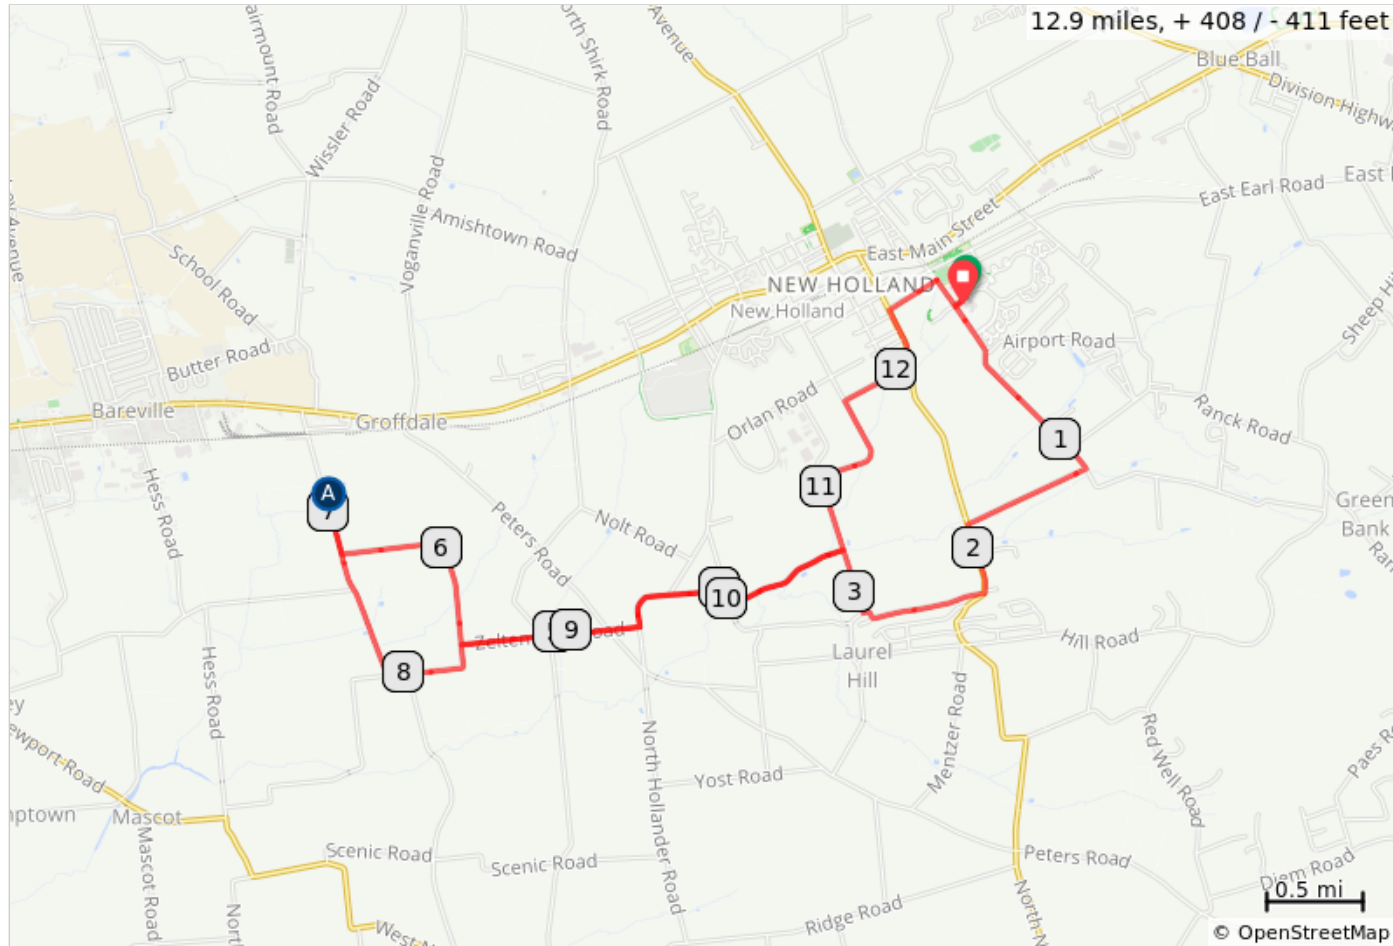

GSV Hayloft Ice Cream Ride (13F)

Start: Garden Spot Village

Terrain: Flat
Max Grade: 4.4%

Rev: June 2019

A. Hayloft Ice Cream

GSV Hayloft Ice Cream Ride (13F)

Type	Dist	Note
	0.0	Start of route
	0.0	Left out of GSV Health Center parking lot
	0.1	Left onto S Kinzer Ave/T674
	1.2	Right onto Eastern School Rd/T763
	1.9	Left onto New Holland Rd
	2.2	Right onto Edgewood Dr/T763
	2.9	Right onto S Custer Ave
	3.2	Left onto Meadowcreek Rd/T535
	3.9	Right onto Maple Grove Rd
	4.0	Left onto Horning Rd/T535
	4.3	Continue onto Hollander Rd/T766
	4.6	Right onto Zeltenreich Rd
	5.5	Right onto Musser School Rd/T749
	6.6	Right onto S Groffdale Rd/T684
	6.9	Hayloft Ice Cream

6.9 miles. +181/-219 feet

Type	Dist	Note
	6.9	Left onto Groffdale Rd to return
	7.9	Left onto Musser School Rd/T535
	8.4	Right onto T535/Zeltenreich Rd
	9.3	Left onto Hollander Rd/T766
	9.6	Continue onto Horning Rd/T535
	9.9	Right onto Maple Grove Rd
	10.0	Left onto Meadowcreek Rd/T535
	10.7	Left onto S Custer Ave
	11.1	Right to stay on S Custer Ave
	11.7	Right onto Phillip Rd
	12.1	Left onto New Holland Rd
	12.2	Continue onto Brimmer Ave
	12.4	Right onto Valley View Dr
	12.7	Right onto S Kinzer Ave/T674
	12.8	Left onto Linden Dr/Weaver Blvd
	12.9	End of route

6.0 miles. +202/-170 feet