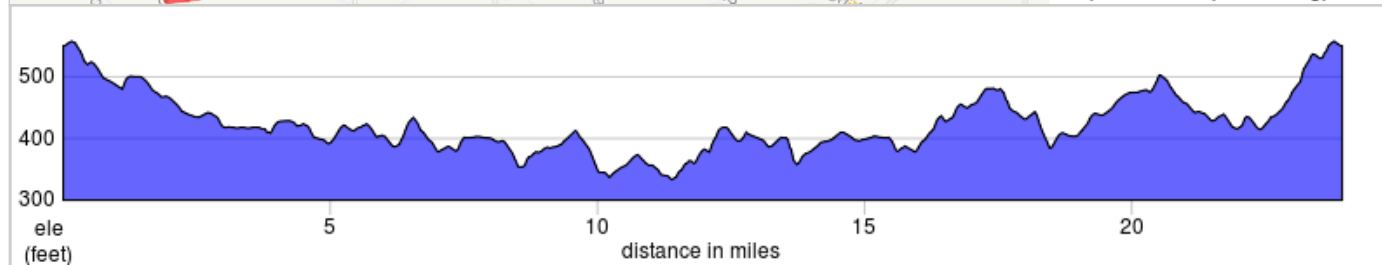

GS Bird in Hand Sticky Bun Ride (24F)

Start: Garden Spot High School, New Holland PA
Classification: Flat
Max Grade: 3.4%
March 2018

A. Bird in Hand Bake Shop

GS Bird in Hand Sticky Bun Ride (24F)

Dist	Note
0.0	Start of route
0.0	Depart parking lot past tennis courts and stadium
0.2	R onto Grandview Ave
0.2	L onto Ranck Ave
0.5	R onto E Jackson St
1.8	L onto S Custer Ave
2.8	L to stay on S Custer Ave
3.2	R onto Meadowcreek Rd/T535
3.9	R onto Maple Grove Rd
3.9	L onto Horning Rd/T535
4.2	Continue onto Hollander Rd/T766
4.5	R onto Zeltenreich Rd
5.5	L onto Musser School Rd/T535
6.0	R onto S Groffdale Rd/T684
6.5	L onto E Eby Rd/T749
7.7	L onto Stumptown Rd
10.0	L onto Gibbons Rd
10.5	REST STOP at Bird in Hand Bakery

10.5 miles. +218/-415 feet

Dist	Note
23.6	Continue onto Grandview Dr
23.9	End of route

0.5 miles. +23/-7 feet

Dist	Note
10.5	R onto Glbbons Rd to continue route
11.0	R onto Beechdale Rd
11.6	R onto Stumptown Rd
11.7	L onto Mill Creek School Rd
12.6	R onto W Eby Rd
14.9	R to stay on E Eby Rd
16.5	L onto S Groffdale Rd/T684
17.5	R onto E Main St
17.5	L onto N Groffdale Rd
18.8	R onto Amishtown Rd/T713
19.4	R onto Voganville Rd
19.5	L onto Amishtown Rd/T713
20.3	L onto N Shirk Rd
20.8	R onto W Huyard Rd/T713
22.1	R onto Reidenbach Rd
22.8	L onto E Spruce St
23.2	R onto Willow Ridge
23.4	L to stay on Willow Ridge

12.9 miles. +574/-395 feet