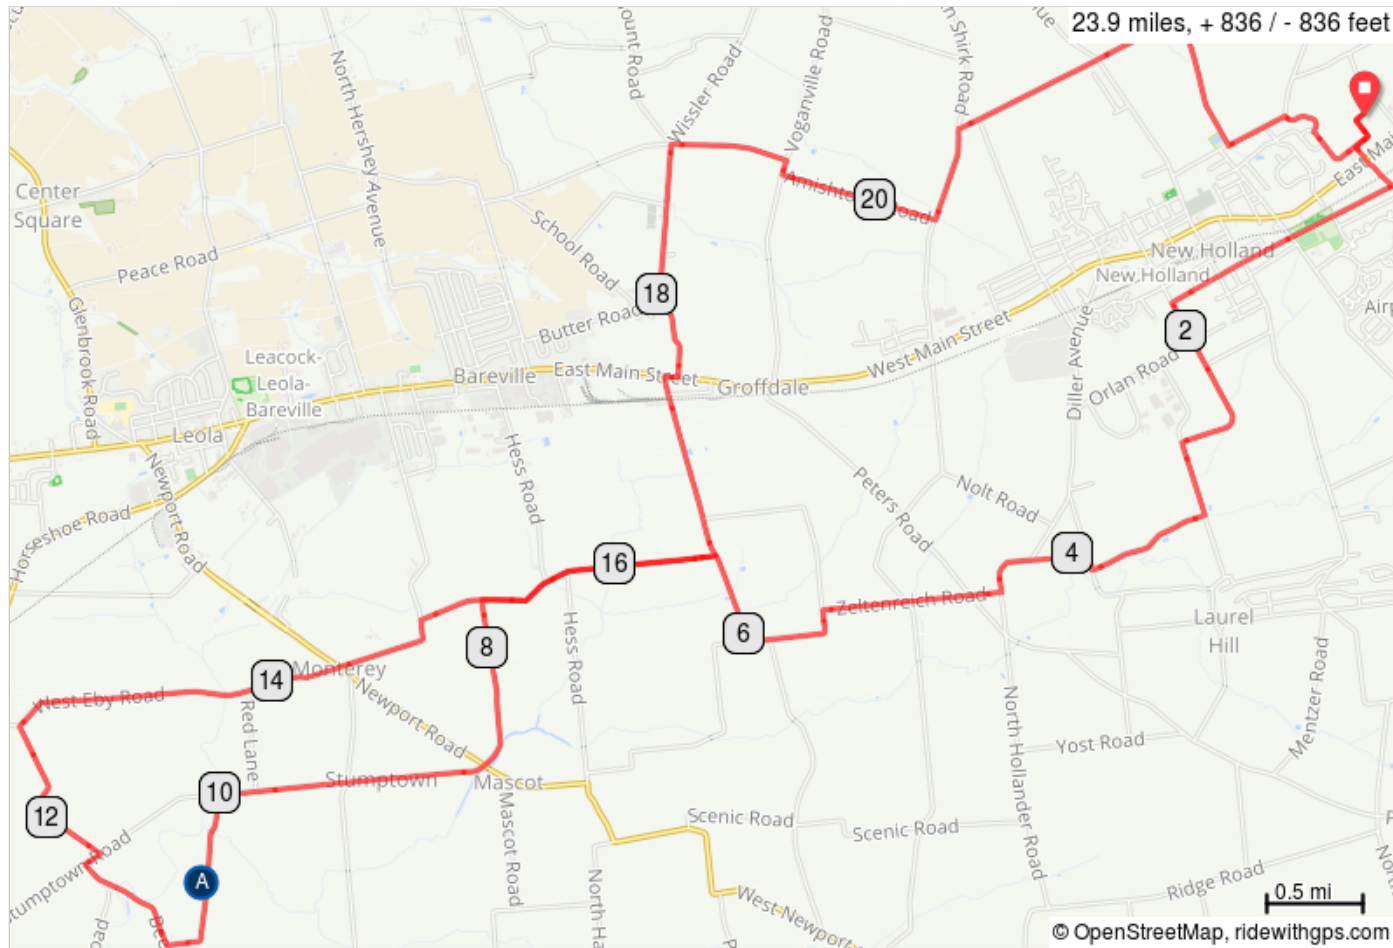

GS Bird in Hand Sticky Bun Ride (24F)

Start: Garden Spot High School, New Holland PA
Classification: Flat
Max Grade: 3.4%
March 2018

A. Bird in Hand Bake Shop

GS Bird in Hand Sticky Bun Ride (24F)

Dist	Note
0.0	Start of route
0.0	Depart parking lot past tennis courts and stadium
0.2	R onto Grandview Ave
0.2	L onto Ranck Ave
0.5	R onto E Jackson St
1.8	L onto S Custer Ave
2.8	L to stay on S Custer Ave
3.2	R onto Meadowcreek Rd/T535
3.9	R onto Maple Grove Rd
3.9	L onto Horning Rd/T535
4.2	Continue onto Hollander Rd/T766
4.5	R onto Zeltenreich Rd
5.5	L onto Musser School Rd/T535
6.0	R onto S Groffdale Rd/T684
6.5	L onto E Eby Rd/T749
7.7	L onto Stumptown Rd
10.0	L onto Gibbons Rd
10.5	REST STOP at Bird in Hand Bakery

10.5 miles. +218/-415 feet

Dist	Note
23.6	Continue onto Grandview Dr
23.9	End of route

0.5 miles. +23/-7 feet

Dist	Note
10.5	R onto Glbbons Rd to continue route
11.0	R onto Beechdale Rd
11.6	R onto Stumptown Rd
11.7	L onto Mill Creek School Rd
12.6	R onto W Eby Rd
14.9	R to stay on E Eby Rd
16.5	L onto S Groffdale Rd/T684
17.5	R onto E Main St
17.5	L onto N Groffdale Rd
18.8	R onto Amishtown Rd/T713
19.4	R onto Voganville Rd
19.5	L onto Amishtown Rd/T713
20.3	L onto N Shirk Rd
20.8	R onto W Huyard Rd/T713
22.1	R onto Reidenbach Rd
22.8	L onto E Spruce St
23.2	R onto Willow Ridge
23.4	L to stay on Willow Ridge

12.9 miles. +574/-395 feet