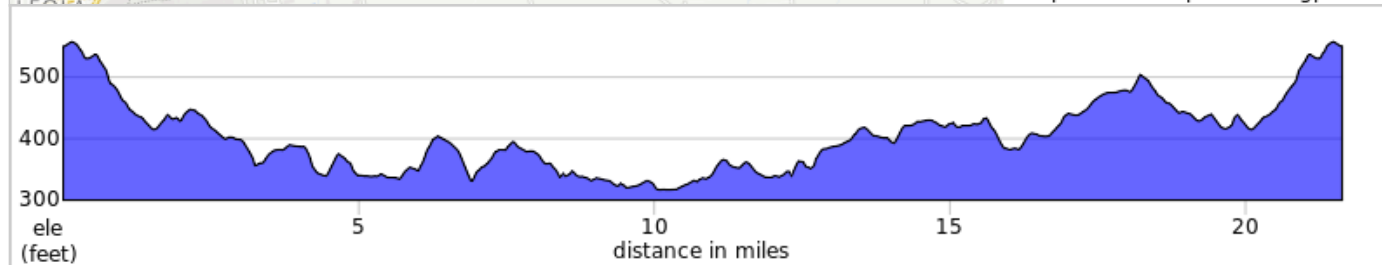

GS Nursery Ride (22F)

Start: Garden Spot High School

Terrain: Flat
Max Grade: 3.5%

New: Aug 2018

- A. Dutch Country Pretzels
- B. Cold drink/soda machine at White Oak Ice Co.
- C. Weaver's Bike Shop
- D. Achenbach's Pastries

GS Nursery Ride (22F)

Dist	Type	Note
0.0		Start of route
0.0		Exit Grandview Dr (past tennis courts / ball fields)
0.2		R TSO Grandview Dr
0.4		Continue onto Willow Ridge
0.5		R to stay on Willow Ridge
0.8		L onto E Spruce St
1.1		R onto Reidenbach Rd
1.8		R to stay on Reidenbach Rd
2.8		R onto Martin Rd
3.1		Cross Hwy 322
3.8		L onto T810/White Oak Rd
4.4		L onto Conestoga Rd/T779
5.2		L onto Gristmill Rd
5.3		R onto Mill Rd/T779
6.0		L onto Kurtz Rd/T674
6.3		R onto Wanner Rd

6.3 miles. +169/-318 feet

Dist	Type	Note
7.1		Cross Hwy 322
7.5		R onto Farmersville Rd
7.6		L onto Goods Rd
8.6		R to stay on Goods Rd
9.4		R onto Cats Back Rd
9.5		L onto Covered Bridge Rd (before Covered Bridge)
10.7		L onto N Farmersville Rd
11.8		L onto Sheaffers School Rd
12.4		R onto Saw Mill Rd
12.9		L onto S Farmersville Rd
13.5		R onto Groffdale Church Rd
13.7		L onto S Farmersville Rd
14.4		L onto Butter Rd
15.1		L onto School Rd
15.6		R onto Brick Church Rd
16.2		L onto N Groffdale Rd

5.5 miles. +274/-128 feet