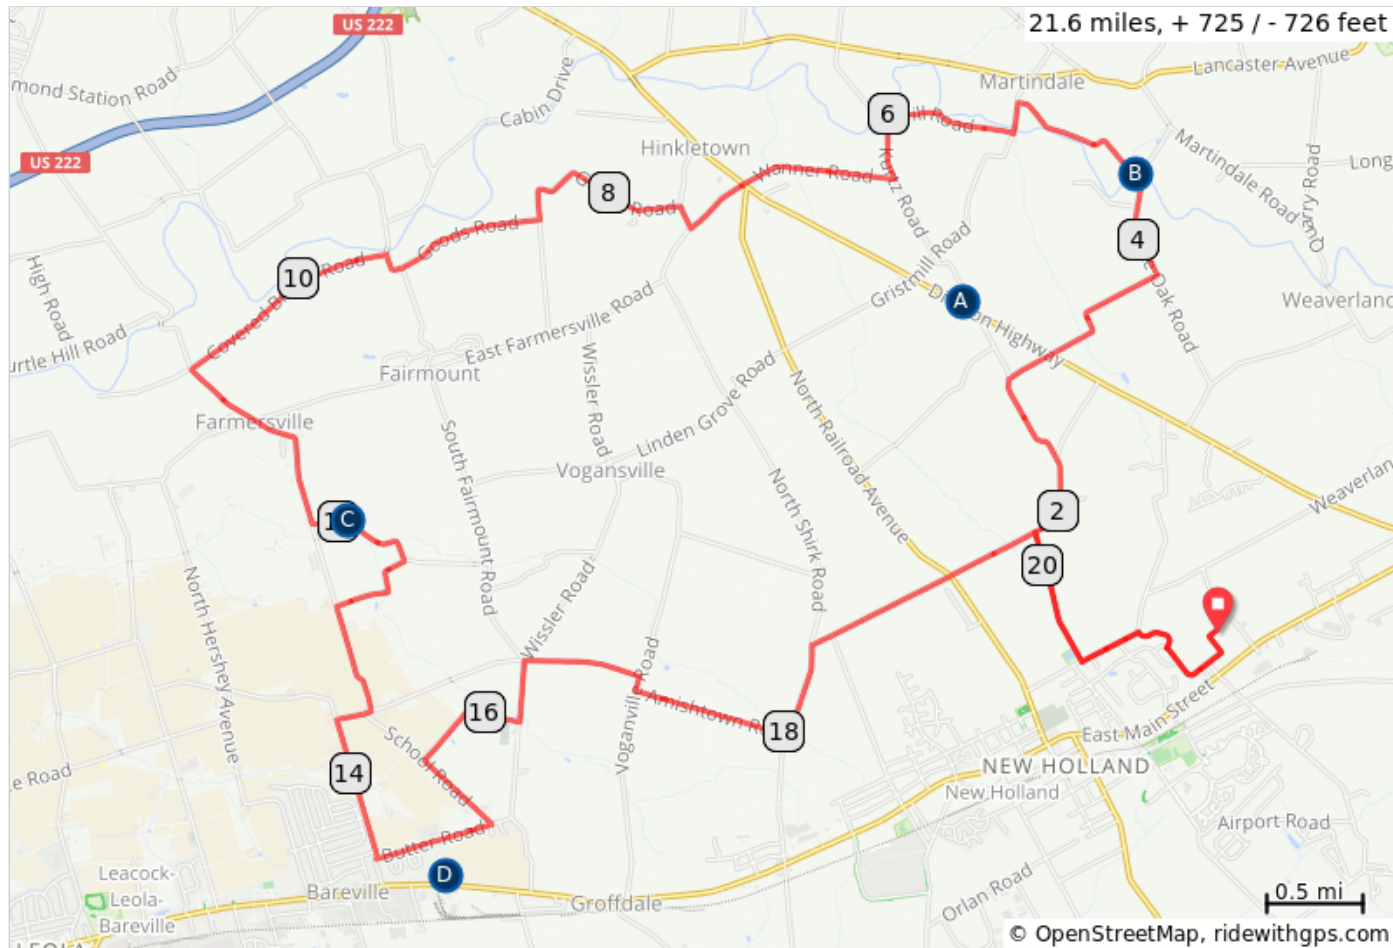

GS Nursery Ride (22F)

Start: Garden Spot High School

Terrain: Flat
Max Grade: 3.5%

New: Aug 2018

- A. Dutch Country Pretzels
- B. Cold drink/soda machine at White Oak Ice Co.
- C. Weaver's Bike Shop
- D. Achenbach's Pastries

GS Nursery Ride (22F)

Dist	Type	Note
0.0		Start of route
0.0		Exit Grandview Dr (past tennis courts / ball fields)
0.2		R TSO Grandview Dr
0.4		Continue onto Willow Ridge
0.5		R to stay on Willow Ridge
0.8		L onto E Spruce St
1.1		R onto Reidenbach Rd
1.8		R to stay on Reidenbach Rd
2.8		R onto Martin Rd
3.1		Cross Hwy 322
3.8		L onto T810/White Oak Rd
4.4		L onto Conestoga Rd/T779
5.2		L onto Gristmill Rd
5.3		R onto Mill Rd/T779
6.0		L onto Kurtz Rd/T674
6.3		R onto Wanner Rd

6.3 miles. +169/-318 feet

Dist	Type	Note
7.1		Cross Hwy 322
7.5		R onto Farmersville Rd
7.6		L onto Goods Rd
8.6		R to stay on Goods Rd
9.4		R onto Cats Back Rd
9.5		L onto Covered Bridge Rd (before Covered Bridge)
10.7		L onto N Farmersville Rd
11.8		L onto Sheaffers School Rd
12.4		R onto Saw Mill Rd
12.9		L onto S Farmersville Rd
13.5		R onto Groffdale Church Rd
13.7		L onto S Farmersville Rd
14.4		L onto Butter Rd
15.1		L onto School Rd
15.6		R onto Brick Church Rd
16.2		L onto N Groffdale Rd

9.8 miles. +262/-236 feet

Dist	Type	Note
16.5		R onto Amishtown Rd/T713
17.1		R onto Voganville Rd
17.2		L onto Amishtown Rd/T713
18.0		L onto N Shirk Rd
18.5		R onto W Huyard Rd/T713
19.8		R onto Reidenbach Rd
20.5		L onto E Spruce St
20.9		R onto Willow Ridge
21.1		L to stay on Willow Ridge
21.3		Continue onto Grandview Dr
21.6		End of route