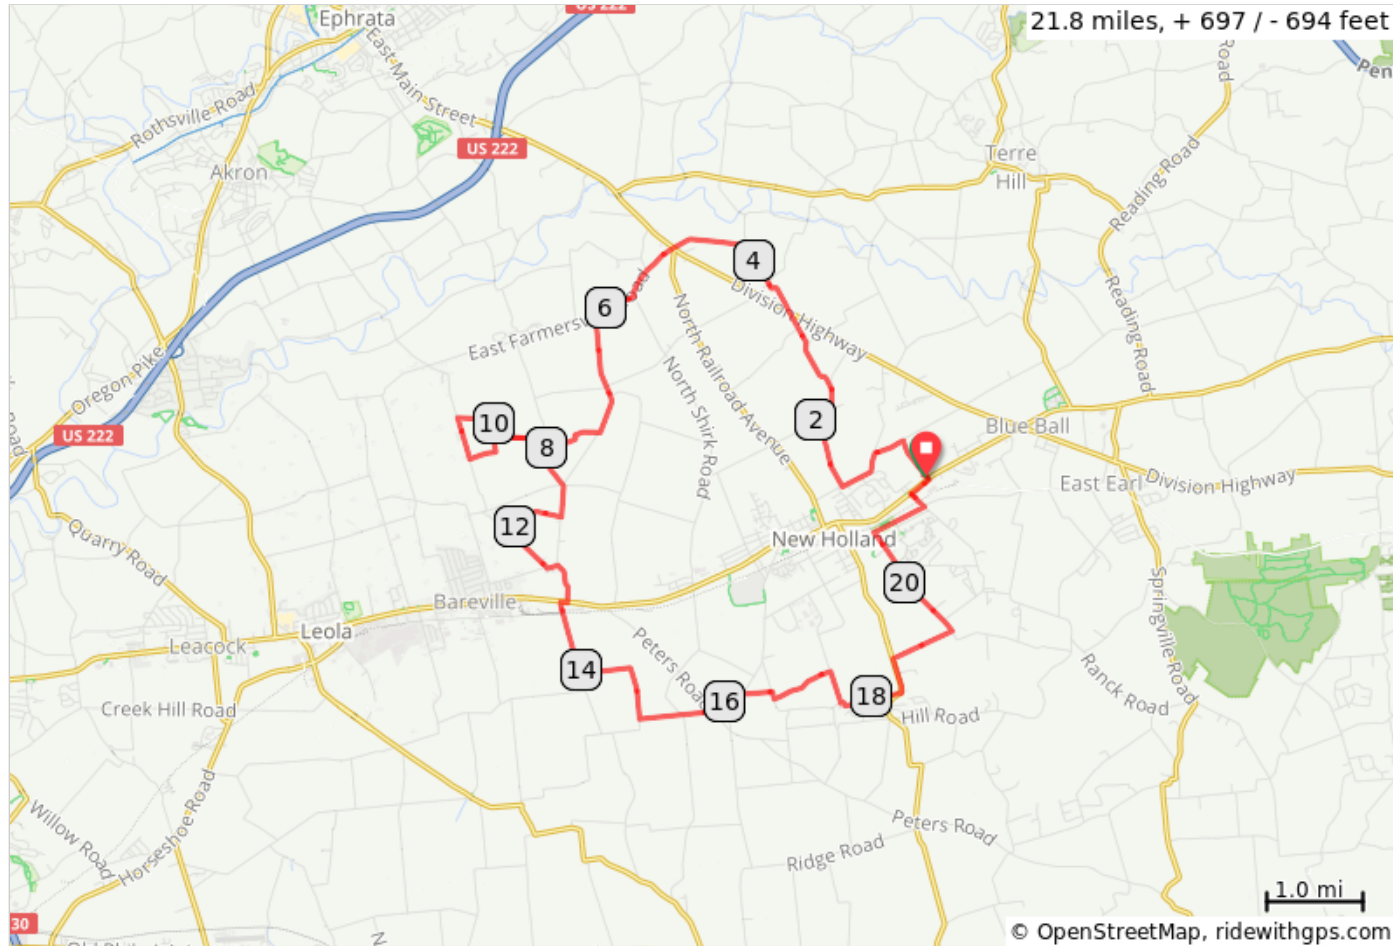

GS Pretzel Logic (22F)

Start: Garden Spot High School

Terrain: Flat
Max Grade: 4.7%

Rev: Sep 2018

GS Pretzel Logic (22F)

Type	Dist	Note
	0.0	Start of route
←	0.0	L onto Tower Rd
←	0.4	L onto T773/W Weaverland Rd
←	0.8	L onto E Spruce St
→	1.3	R onto Reidenbach Rd
→	2.0	R to stay on Reidenbach Rd
↑	3.4	Continue onto Kurtz Rd/T674
	3.4	Cross Hwy 322
	3.4	OPT Dutch Country Soft Pretzels (left into back entrance)
←	4.2	L onto T779/Wanner Rd
	5.0	Cross Hwy 322
↑	5.4	Thru on Farmersville Rd
→	5.7	R TSO E Farmersville Rd
←	6.2	L onto Wissler Rd
→	7.4	R onto Snapper Dr
→	8.0	R onto S Fairmount Rd

8.0 miles. +177/-343 feet

Type	Dist	Note
←	8.2	L onto Saw Mill Rd/T793
←	8.6	Bear L TSO Saw Mill Rd
→	9.1	R onto S Farmersville Rd
→	9.6	R onto Sheaffers School Rd
←	10.1	L onto Saw Mill Rd/T793
→	10.6	R onto S Fairmount Rd
↑	11.1	Continue onto N Groffdale Rd
→	11.5	R onto Brick Church Rd
←	12.1	L onto School (Schule Weeg) Rd
←	12.6	L onto Butter Rd/T791
→	12.7	R onto N Groffdale Rd
→	13.1	R onto E Main St
←	13.2	L onto S Groffdale Rd/T684
←	13.9	L onto Musser School Rd/T749
←	15.0	L onto T535/Zeltenreich Rd
←	15.9	L onto Hollander Rd/T766
↑	16.2	Continue onto Horning Rd/T535

8.2 miles. +295/-227 feet

Type	Dist	Note
→	16.5	R onto Maple Grove Rd
←	16.6	L onto Meadowcreek Rd/T535
→	17.3	R onto S Custer Ave
←	17.6	L onto Edgewood Dr/T763
←	18.3	L onto New Holland Rd
→	18.7	R onto Eastern School Rd/T763
←	19.3	L onto S Kinzer Ave/T674
→	20.7	R onto E Jackson St
←	21.3	L onto Ranck Ave
→	21.4	R onto E Main St (Rte 23)
←	21.7	L onto Tower Rd
	21.8	End of route

5.5 miles. +216/-81 feet