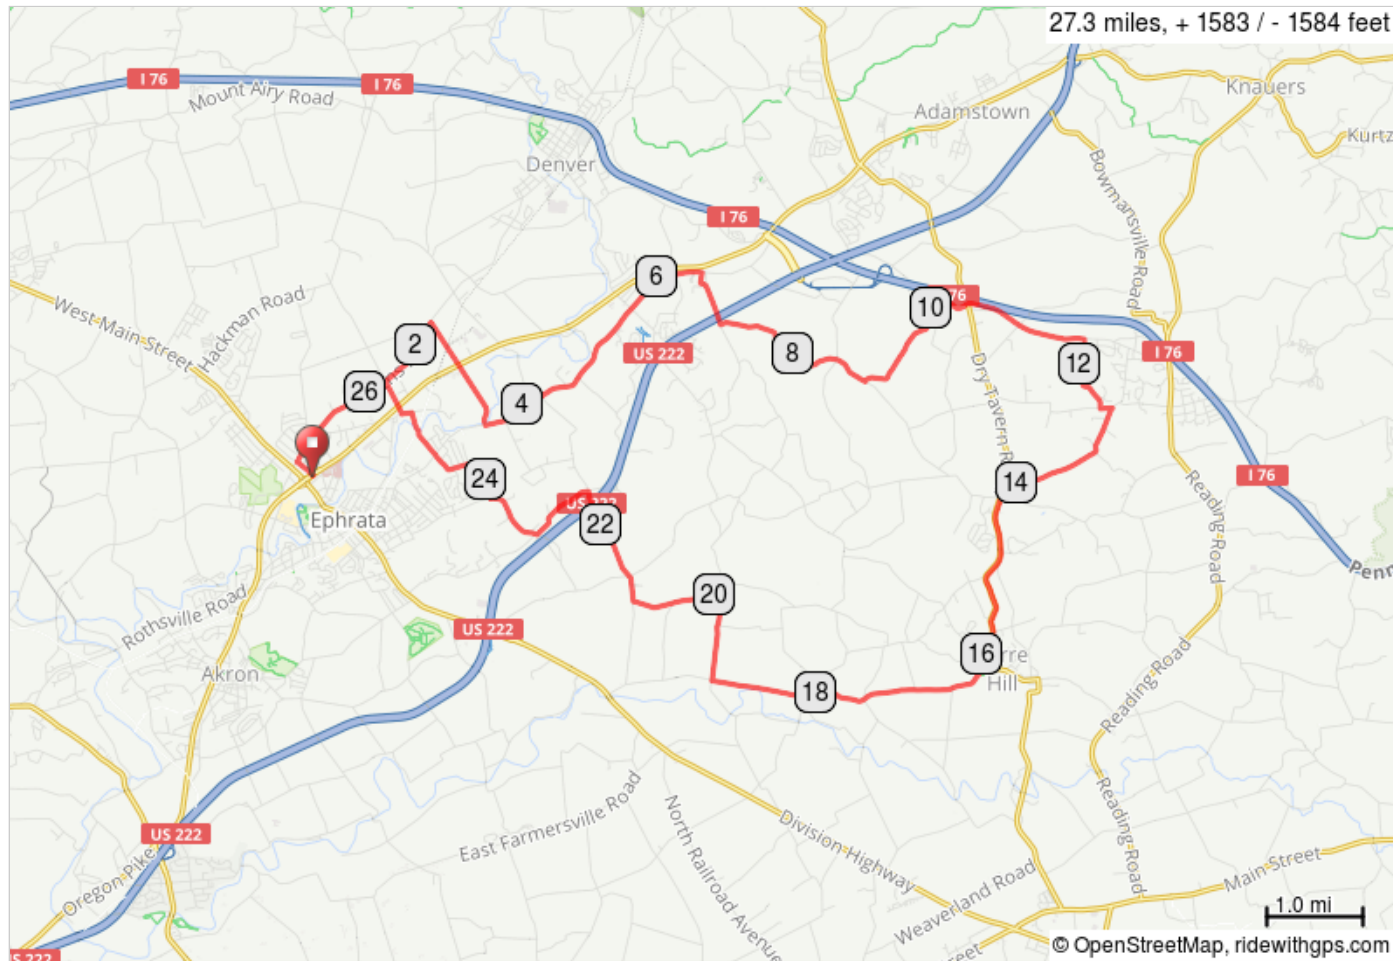

EC Haunstown Ride (27VH)

Start Location: Ephrata
Cloister Shopping Center, 108
N. Reading Rd, Ephrata PA

Classification: Very Hilly
Max Grade: 10.6%

Rev: 2/25/2017

EC Haunstown Ride (27VH)

Type	Dist	Note
▶	0.0	Start of route
➔	0.0	R onto Dawn Ave
➔	0.2	R onto N Academy Dr
↑	0.5	Continue onto Stevens
➔	2.3	R onto Garden Spot Rd
←	3.5	L onto N State St
↑	3.8	Continue onto S Reamstown Rd
➔	6.4	R onto Kramer Mill Rd
←	7.1	L onto Kramer Mill Rd
←	8.9	L onto Lauschtown Rd
➔	11.7	R onto Crestview Dr
←	12.5	L onto School Rd
➔	12.6	R onto W Maple Grove Rd
←	14.2	L onto PA-897 S
←	16.1	L onto W Main St
➔	16.1	R onto Lancaster Ave

16.1 miles. +995/-832 feet

Type	Dist	Note
↑	17.5	Continue onto Hurst Rd/Martindale Rd
➔	19.1	R onto Frys Rd
←	20.1	L onto Frysville Rd
➔	21.2	R onto Glenwood Dr
←	22.4	L onto Ridge Ave
➔	23.2	R onto E Mohler Church Rd
↑	23.7	Continue onto Mohler S Church Rd
➔	23.8	R onto E Mohler Church Rd
➔	25.4	R onto Church Ave
↑	25.5	Continue onto Schoeneck Rd
←	25.8	L onto Stevens Rd
↑	26.7	Continue onto N Academy Dr
←	27.1	L onto Dawn Ave
▣	27.3	End of route

11.1 miles. +561/-549 feet