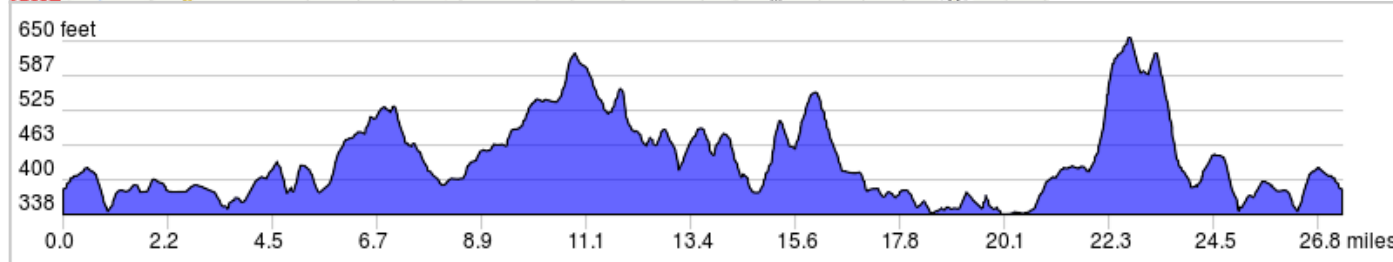

EC Haunstown Ride (27VH)

Start Location: Ephrata
Cloister Shopping Center, 108
N. Reading Rd, Ephrata PA

Classification: Very Hilly
Max Grade: 10.6%

Rev: 2/25/2017

EC Haunstown Ride (27VH)

Type	Dist	Note
▶	0.0	Start of route
➔	0.0	R onto Dawn Ave
➔	0.2	R onto N Academy Dr
↑	0.5	Continue onto Stevens
➔	2.3	R onto Garden Spot Rd
←	3.5	L onto N State St
↑	3.8	Continue onto S Reamstown Rd
➔	6.4	R onto Kramer Mill Rd
←	7.1	L onto Kramer Mill Rd
←	8.9	L onto Lauschtown Rd
➔	11.7	R onto Crestview Dr
←	12.5	L onto School Rd
➔	12.6	R onto W Maple Grove Rd
←	14.2	L onto PA-897 S
←	16.1	L onto W Main St
➔	16.1	R onto Lancaster Ave

16.1 miles. +995/-832 feet

Type	Dist	Note
↑	17.5	Continue onto Hurst Rd/Martindale Rd
➔	19.1	R onto Frys Rd
←	20.1	L onto Frysville Rd
➔	21.2	R onto Glenwood Dr
←	22.4	L onto Ridge Ave
➔	23.2	R onto E Mohler Church Rd
↑	23.7	Continue onto Mohler S Church Rd
➔	23.8	R onto E Mohler Church Rd
➔	25.4	R onto Church Ave
↑	25.5	Continue onto Schoeneck Rd
←	25.8	L onto Stevens Rd
↑	26.7	Continue onto N Academy Dr
←	27.1	L onto Dawn Ave
▣	27.3	End of route

11.1 miles. +561/-549 feet