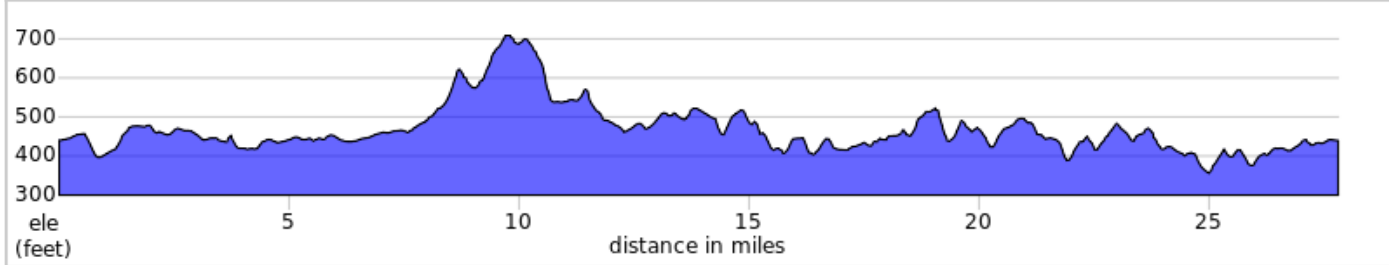

# IC Almost Paradise (28R)

Start: Intercourse Community Park  
Terrain: Rolling  
Max Grade:  
Rev: September 2022

## IC Almost Paradise (28R)

Type	Dist	Note
→	0.0	R onto Old Philadelphia Pike, PA 340
←	0.4	L onto North Westview Drive
→	1.4	R onto Ridge Road
←	2.0	L onto Hollow Road
←	2.6	L onto Peters Road
→	2.8	R onto South Custer Avenue
→	5.1	R onto Phillip Road
→	5.5	R onto New Holland Road
←	6.4	L onto Eastern School Road
←	7.0	L onto South Kinzer Avenue
→	7.2	R onto Trailer Road
→	7.7	R onto Ranck Road
↗	8.9	Keep R onto Wallace Road
←	10.2	L onto Red Well Road
↖	11.8	L onto Peters Road

11.8 miles. +531/-475 feet

Type	Dist	Note
↗	13.5	Slight R onto Springville Road, PA 897
←	14.7	L onto Old Philadelphia Pike, PA 340
→	14.8	R onto School Lane Road
→	16.0	R onto Buena Vista Road
←	16.7	L onto Amish Road
→	17.8	R onto White Horse Road, PA 897
→	18.3	R into Salisbury Township Park for a rest stop
↖	18.5	Leave park and turn L onto White Horse Road, PA 897 then stay straight becomes Spring Garden Road
→	18.8	R TSO Spring Garden Road
←	20.2	L onto Amish Road
↗	22.2	Keep R onto Harristown Road

10.3 miles. +423/-497 feet

Type	Dist	Note
←	23.9	L TSO Harristown Road
→	24.6	R onto North Belmont Road
→	26.4	R onto Harvest Drive
←	26.9	L onto Queen Road
→	27.0	R onto Holly Drive
←	27.2	L onto Evergreen Street
→	27.5	R onto Old Philadelphia Pike, PA 340
→	27.8	R into park