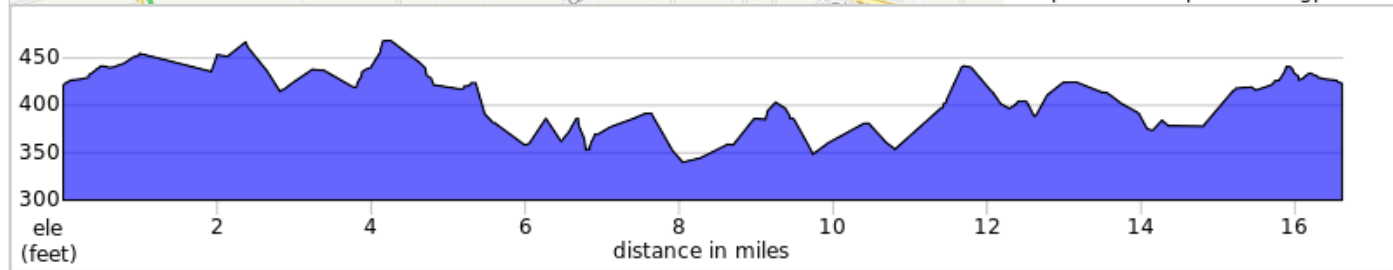

# KK Betsy's Sunday Spin (17F)

Start: Kitchen Kettle Village

Terrain: Flat  
Max Grade 2.8%

Rev: March 2019

KK Betsy's Sunday Spin (17F)

Type	Dist	Note
📍	0.0	Start of route
←	0.0	Left onto PA-340 E/PA-772 E
←	1.0	Left onto T766/N Westview Dr
←	2.0	Left onto Ridge Road
→	2.4	Right onto North Hollander Road
←	2.9	Left onto Scenic Road
→	4.1	Right onto South Groffdale Road
←	4.2	Left onto Scenic Road
→	4.8	Right onto West Newport Road, PA 772
←	5.2	Slight left onto North Harvest Road
→	5.6	Right onto North Weavertown Road
→	6.0	Right onto Mascot Road
←	6.7	Left onto Newport Road, PA 772
←	6.8	Left onto Stumptown Road
←	7.5	Left onto Monterey Road

7.5 miles. +233/-264 feet

Type	Dist	Note
→	16.6	Right into parking lot

0.3 miles. +0/-0 feet

Type	Dist	Note
←	8.7	Sharp left onto Church Road, T776
←	9.4	Left onto North Weavertown Road
→	10.5	Right onto North Harvest Road
→	11.4	Right onto Old Philadelphia Pike, PA 340
←	11.5	Left onto South Harvest Road
←	12.3	Left onto Harvest Dr / Irishtown Rd
→	13.2	Right onto Old Leacock Road
←	13.6	Slight left onto Maple Street
←	13.8	Left onto E Gordon Rd
←	14.8	Left onto Belmont Road
→	15.2	Right onto Harvest Drive
←	15.7	Left onto Queen Road
→	15.9	Right onto Holly Drive
←	16.0	Left onto Evergreen Street
←	16.3	Left onto PA-340 W

8.7 miles. +291/-219 feet