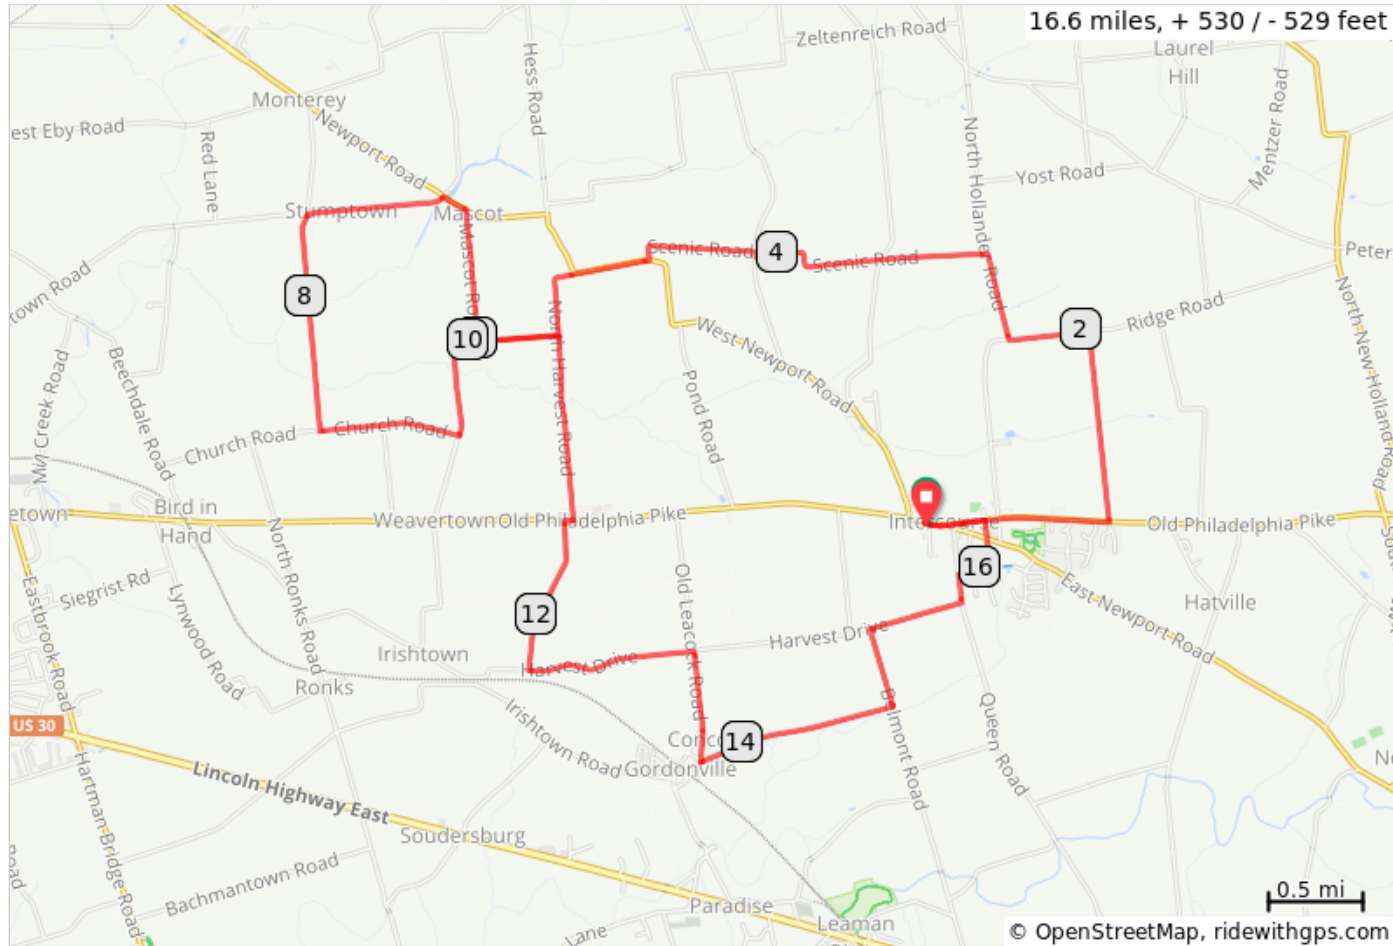

# KK Betsy's Sunday Spin (17F)

Start: Kitchen Kettle Village

Terrain: Flat  
Max Grade 2.8%

Rev: March 2019

KK Betsy's Sunday Spin (17F)

Type	Dist	Note
📍	0.0	Start of route
←	0.0	Left onto PA-340 E/PA-772 E
←	1.0	Left onto T766/N Westview Dr
←	2.0	Left onto Ridge Road
→	2.4	Right onto North Hollander Road
←	2.9	Left onto Scenic Road
→	4.1	Right onto South Groffdale Road
←	4.2	Left onto Scenic Road
→	4.8	Right onto West Newport Road, PA 772
←	5.2	Slight left onto North Harvest Road
→	5.6	Right onto North Weavertown Road
→	6.0	Right onto Mascot Road
←	6.7	Left onto Newport Road, PA 772
←	6.8	Left onto Stumptown Road
←	7.5	Left onto Monterey Road

7.5 miles. +233/-264 feet

Type	Dist	Note
→	16.6	Right into parking lot

0.3 miles. +0/-0 feet

Type	Dist	Note
←	8.7	Sharp left onto Church Road, T776
←	9.4	Left onto North Weavertown Road
→	10.5	Right onto North Harvest Road
→	11.4	Right onto Old Philadelphia Pike, PA 340
←	11.5	Left onto South Harvest Road
←	12.3	Left onto Harvest Dr / Irishtown Rd
→	13.2	Right onto Old Leacock Road
←	13.6	Slight left onto Maple Street
←	13.8	Left onto E Gordon Rd
←	14.8	Left onto Belmont Road
→	15.2	Right onto Harvest Drive
←	15.7	Left onto Queen Road
→	15.9	Right onto Holly Drive
←	16.0	Left onto Evergreen Street
←	16.3	Left onto PA-340 W

8.7 miles. +291/-219 feet