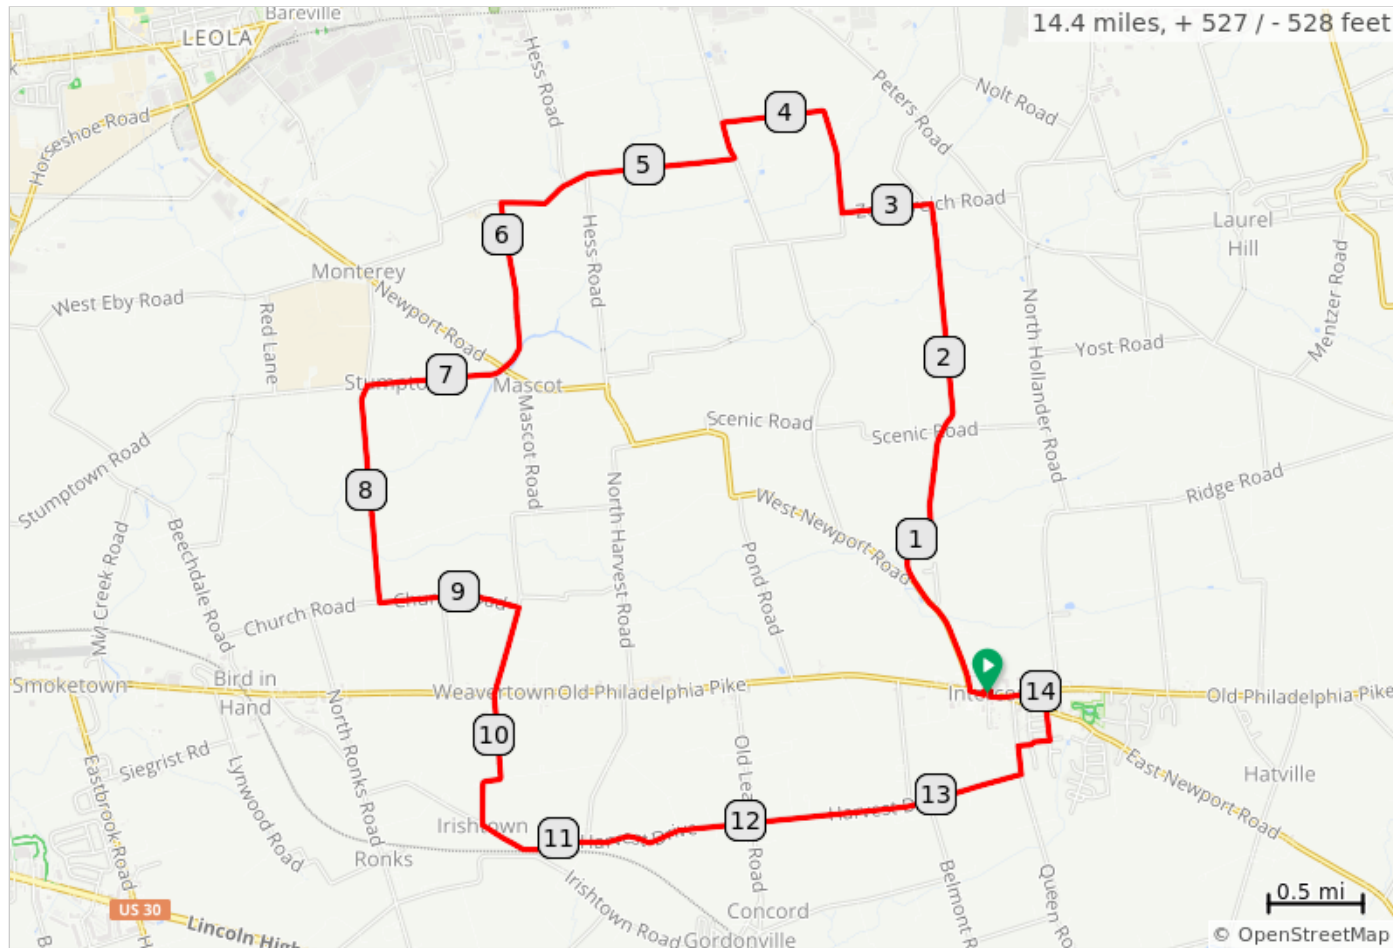

KK Short Intercourse Ride (14F) - Sunday starts only

Start: Kitchen Kettle Village
Terrain: Flat
Max Grade: 5.2%
Rev: January 2022

KK Short Intercourse Ride (14F) - Sunday starts only

Type	Dist	Note
📍	0.0	Start of route
➔	0.0	Exit R onto PA-340 W/PA-772 W
➔	0.1	R onto PA-772 W
↑	0.8	Continue onto Centerville Rd
←	2.8	L onto Zeltenreich Rd/T535
➔	3.3	R onto Musser School Rd/T749
←	4.3	L onto S Groffdale Rd/T684
➔	4.5	R onto E Eby Rd/T749
←	5.8	L onto Stumptown Rd
←	7.4	L onto Monterey Rd
←	8.6	L onto Church Rd
➔	9.3	R onto N Weavertown Rd/T798
↑	9.8	CAUTION-Cross Rte 340 to stay on Weavertown Rd.

9.8 miles. +376/-379 feet

Type	Dist	Note
←	10.5	L onto Harvest Dr/Irishtown Rd
←	13.4	L onto Queen Rd
➔	13.6	R onto Holly Dr
←	13.8	L onto Evergreen St/T805
←	14.0	L onto PA-340 W
➔	14.3	R into Kitchen Kettle Village
📍	14.4	End of route

4.6 miles. +98/-87 feet