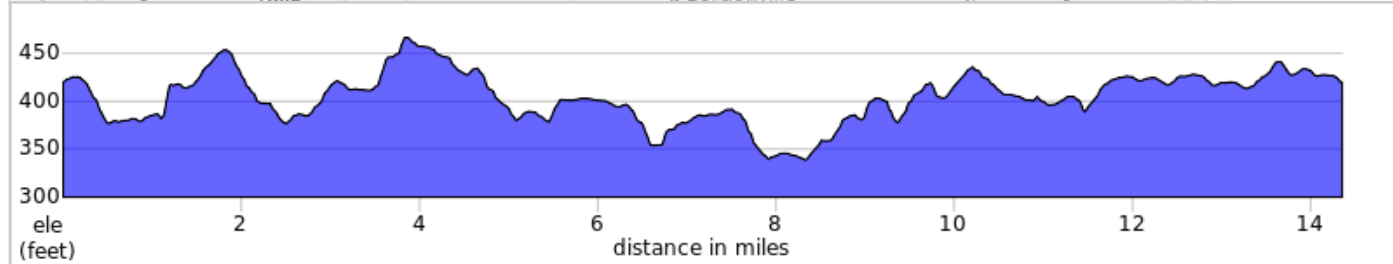

KK Short Intercourse Ride (14F) - Sunday starts only

Start: Kitchen Kettle Village
Terrain: Flat
Max Grade: 5.2%
Rev: January 2022

KK Short Intercourse Ride (14F) - Sunday starts only

Type	Dist	Note
📍	0.0	Start of route
➔	0.0	Exit R onto PA-340 W/PA-772 W
➔	0.1	R onto PA-772 W
↑	0.8	Continue onto Centerville Rd
←	2.8	L onto Zeltenreich Rd/T535
➔	3.3	R onto Musser School Rd/T749
←	4.3	L onto S Groffdale Rd/T684
➔	4.5	R onto E Eby Rd/T749
←	5.8	L onto Stumptown Rd
←	7.4	L onto Monterey Rd
←	8.6	L onto Church Rd
➔	9.3	R onto N Weavertown Rd/T798
↑	9.8	CAUTION-Cross Rte 340 to stay on Weavertown Rd.

9.8 miles. +376/-379 feet

Type	Dist	Note
←	10.5	L onto Harvest Dr/Irishtown Rd
←	13.4	L onto Queen Rd
➔	13.6	R onto Holly Dr
←	13.8	L onto Evergreen St/T805
←	14.0	L onto PA-340 W
➔	14.3	R into Kitchen Kettle Village
📍	14.4	End of route

4.6 miles. +98/-87 feet