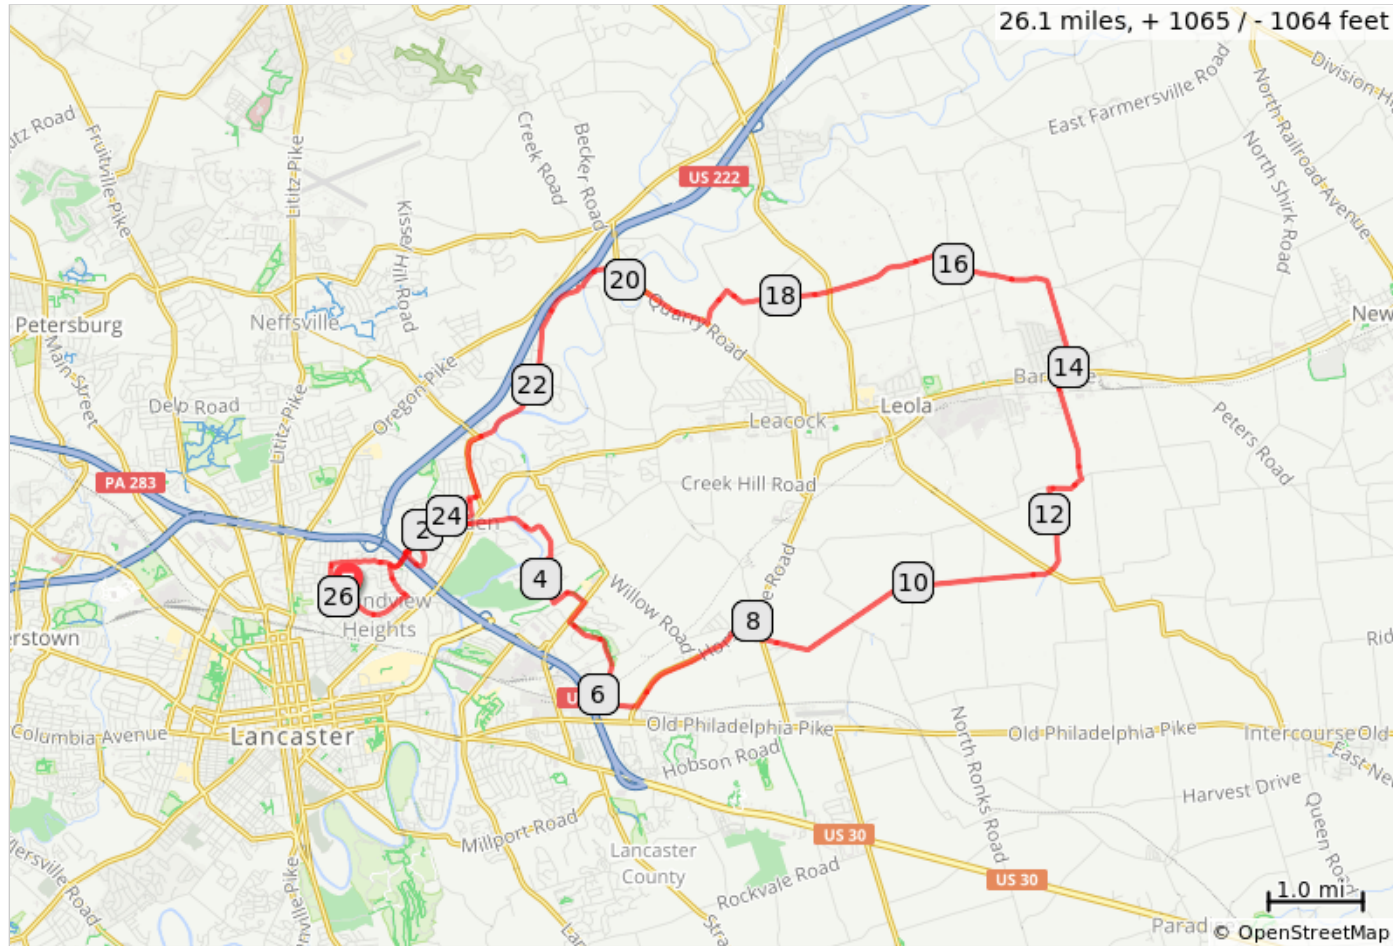

# LC Bareville Jaunt (26R)

26.1 miles, + 1065 / - 1064 feet

Start: Lancaster Catholic High School

Terrain: Rolling  
Max Grade: 5.4%

Rev: May 2019

LC Bareville Jaunt (26R)

Type	Dist	Note
	0.0	Start of route
	0.0	Right onto Fountain Ave
	0.1	Left onto Janet Ave
	0.1	Right onto Grandview Blvd
	0.7	Left onto Pleasure Rd
	0.8	Continue onto Oregon Blvd
	1.1	Right onto Homeland Dr
	1.4	Right onto Country Club Dr
	2.0	Right onto Sunset Dr
	2.3	Continue onto Eden Rd
	3.0	Continue onto Millcross Rd
	4.2	Left onto Pitney Rd
	4.6	Right onto Greenfield Rd
	4.9	Left onto William Penn Way
	5.9	Left onto Jefferson Dr
	6.4	Left onto Horseshoe Rd

6.4 miles. +295/-257 feet

Type	Dist	Note
	7.8	Right onto Hathaway Rd
	8.0	Right onto Mt Sidney Rd
	8.2	Left onto Stumptown Rd
	12.3	Right onto E Eby Rd
	12.7	Left onto Hess Rd
	13.8	Right onto E Main St
	14.0	Left onto S Farmersville Rd
	14.9	Continue onto Balmertown Rd
	15.9	Right onto Brethren Church Rd
	16.2	Continue onto Center Square Rd
	18.6	Left onto Center Square Rd
	19.0	Right onto Quarry Rd
	19.9	Continue onto Bushong Rd
	20.3	Left onto Pinetown Rd
	20.7	Right to stay on Pinetown Rd
	20.8	Left onto Butter Rd

14.3 miles. +588/-664 feet

Type	Dist	Note
	23.5	Right onto Euclid Dr
	23.6	Left onto Zarker Rd
	24.1	Left onto Eden Rd
	24.1	Right onto Sunset Dr
	24.4	Continue straight onto Country Club Dr
	24.7	Right onto Homeland Dr
	25.0	Continue onto Rutledge Ave
	25.6	Left onto Esbenshade Rd
	25.8	Continue straight onto Pleasure Rd
	26.1	Continue onto Fountain Ave
	26.1	End of route

5.3 miles. +98/-45 feet