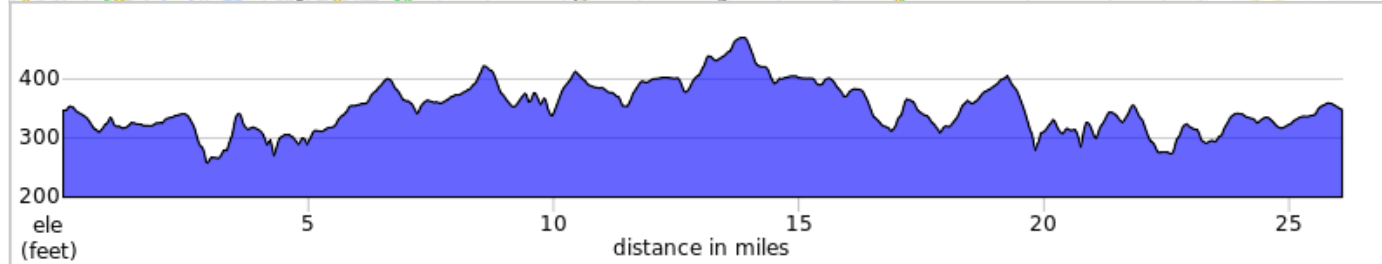

# LC Bareville Jaunt (26R)

26.1 miles, + 1065 / - 1064 feet

Start: Lancaster Catholic High School

Terrain: Rolling  
Max Grade: 5.4%

Rev: May 2019

LC Bareville Jaunt (26R)

Type	Dist	Note
	0.0	Start of route
	0.0	Right onto Fountain Ave
	0.1	Left onto Janet Ave
	0.1	Right onto Grandview Blvd
	0.7	Left onto Pleasure Rd
	0.8	Continue onto Oregon Blvd
	1.1	Right onto Homeland Dr
	1.4	Right onto Country Club Dr
	2.0	Right onto Sunset Dr
	2.3	Continue onto Eden Rd
	3.0	Continue onto Millcross Rd
	4.2	Left onto Pitney Rd
	4.6	Right onto Greenfield Rd
	4.9	Left onto William Penn Way
	5.9	Left onto Jefferson Dr
	6.4	Left onto Horseshoe Rd

6.4 miles. +295/-257 feet

Type	Dist	Note
	7.8	Right onto Hathaway Rd
	8.0	Right onto Mt Sidney Rd
	8.2	Left onto Stumptown Rd
	12.3	Right onto E Eby Rd
	12.7	Left onto Hess Rd
	13.8	Right onto E Main St
	14.0	Left onto S Farmersville Rd
	14.9	Continue onto Balmertown Rd
	15.9	Right onto Brethren Church Rd
	16.2	Continue onto Center Square Rd
	18.6	Left onto Center Square Rd
	19.0	Right onto Quarry Rd
	19.9	Continue onto Bushong Rd
	20.3	Left onto Pinetown Rd
	20.7	Right to stay on Pinetown Rd
	20.8	Left onto Butter Rd

14.3 miles. +588/-664 feet

Type	Dist	Note
	23.5	Right onto Euclid Dr
	23.6	Left onto Zarker Rd
	24.1	Left onto Eden Rd
	24.1	Right onto Sunset Dr
	24.4	Continue straight onto Country Club Dr
	24.7	Right onto Homeland Dr
	25.0	Continue onto Rutledge Ave
	25.6	Left onto Esbenshade Rd
	25.8	Continue straight onto Pleasure Rd
	26.1	Continue onto Fountain Ave
	26.1	End of route

5.3 miles. +98/-45 feet