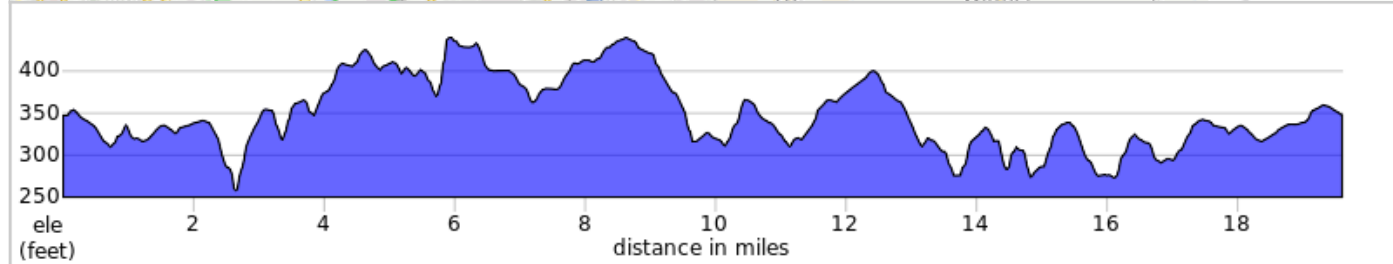

LC Leola FireCo Breakfast (19R)

Start: Lancaster Catholic High School
Classification: Rolling
Max Grade: 7.1%
March 2020

LC Leola FireCo Breakfast (19R)

Type	Dist	Note
📍	0.0	Start of route
➔	0.0	R onto Fountain Ave
➡	0.1	L onto Janet Ave
➔	0.1	R onto Grandview Blvd
➡	0.7	L onto Pleasure Rd
⬆	0.8	Continue onto Oregon Blvd
➔	1.1	R onto Homeland Dr
➡	1.4	L onto Country Club Dr
⬆	1.7	Continue onto Sunset Dr
⬆	2.0	Continue onto Eden Rd
➡	2.7	L onto Pine Dr
➔	3.5	R onto Lyndell Dr
➡	3.8	Lyndell Dr turns L and becomes Veumont Dr
➔	4.1	R onto Hornig Rd
➡	4.4	L onto Creek Hill Rd

4.4 miles. +242/-181 feet

Type	Dist	Note
➡	7.5	L onto PA-772 W/Newport Rd
➔	7.9	R onto Horseshoe Rd
➡	8.2	L onto S Maple Ave
⬆	8.4	Cross PA-23 to continue on Maple Ave
➡	9.9	L onto Center Square Rd
➡	11.9	L TSO Center Square Rd
➔	12.3	R onto Quarry Rd
➡	12.4	L onto Stormstown Rd
➔	13.2	R onto Snake Hill Rd
➡	13.2	L onto Mondale Rd
➔	14.6	R onto Hunsecker Rd
➡	15.5	L onto Butter Rd
➔	17.0	R onto Euclid Dr
➡	17.1	L onto Zarker Rd
➡	17.6	L onto Eden Rd

13.2 miles. +444/-482 feet

Type	Dist	Note
➔	17.6	R onto Sunset Dr
⬆	17.9	Continue straight onto Country Club Dr
➔	18.2	R onto Homeland Dr
⬆	18.5	Continue onto Rutledge Ave
➡	19.1	L onto Esbenshade Rd
⬆	19.3	Continue straight onto Pleasure Rd
⬆	19.6	Continue onto Fountain Ave
📍	19.6	End of route

2.0 miles. +51/-38 feet