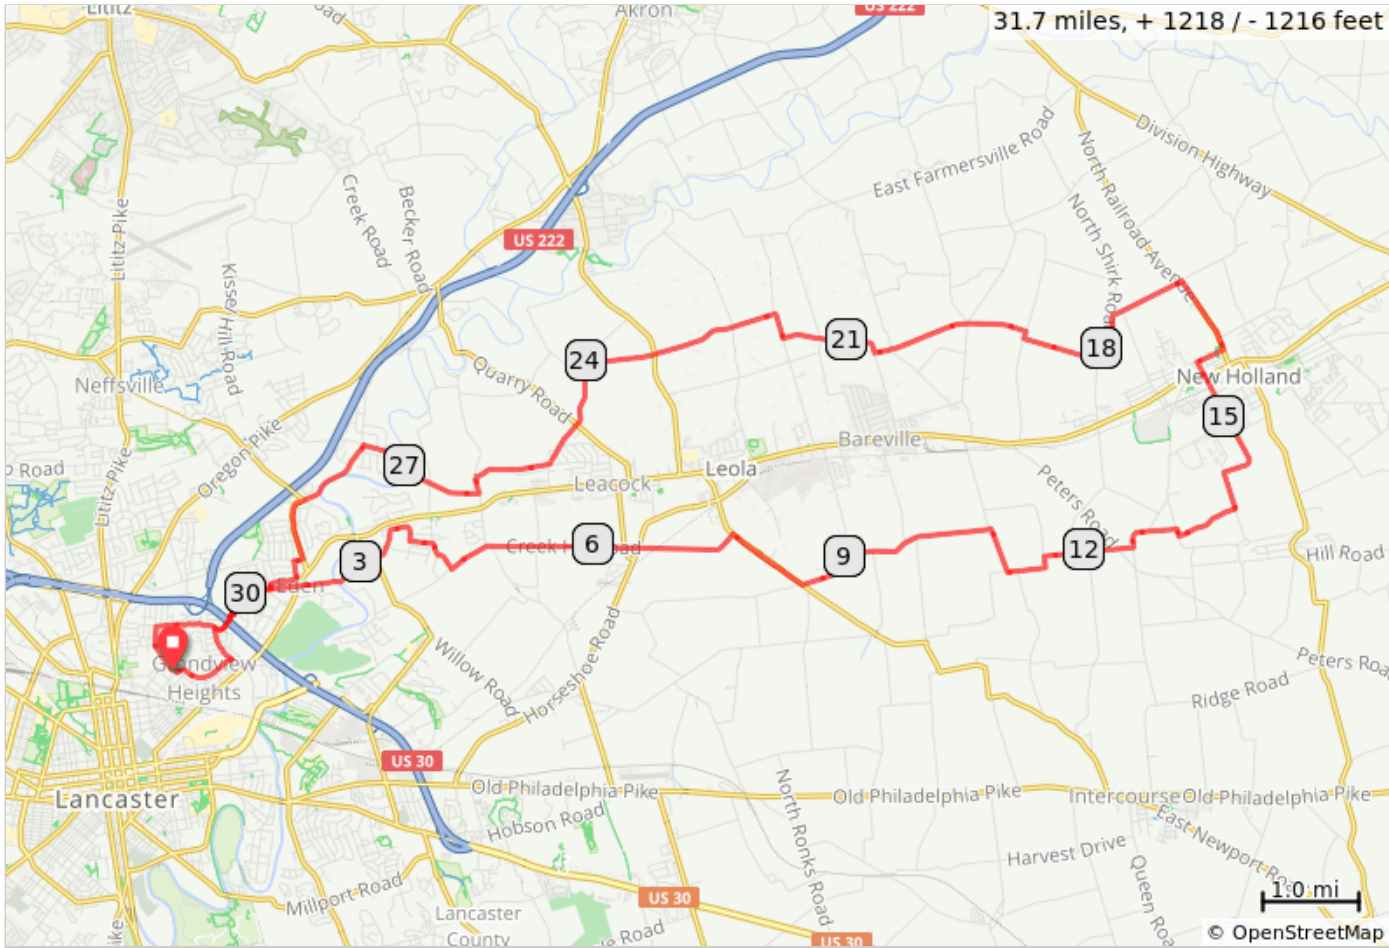

LC New Holland (31R)

Start: Lancaster Catholic HS

Classification: Rolling
Max Grade: 6.0%

Rev: May 2019

LC New Holland (31R)

Type	Dist	Note
	0.0	Start of route
	0.0	Right onto Fountain Ave
	0.1	Left onto Janet Ave
	0.1	Right onto Grandview Blvd
	0.7	Left onto Pleasure Rd
	0.8	Continue onto Oregon Blvd
	1.1	Right onto Homeland Dr
	1.4	Left onto Country Club Dr
	1.7	Continue onto Sunset Dr
	2.0	Continue onto Eden Rd
	2.7	Left onto Pine Dr
	3.5	Right onto Lyndell Dr
	3.8	Veumont Dr
	4.1	Right onto Hornig Rd
	4.4	Left onto Creek Hill Rd
	7.5	Right onto Newport Rd (PA-772 E)

7.5 miles. +403/-371 feet

Type	Dist	Note
	8.4	Left onto E Eby Rd
	8.9	Right to stay on E Eby Rd
	10.6	Right onto S Groffdale Rd/T684
	11.0	Left onto Musser School Rd/T535
	11.6	Right onto T535/Zeltenreich Rd
	12.5	Left onto Hollander Rd/T766
	12.8	Right onto Horning Rd/T535
	13.1	Right onto Maple Grove Rd
	13.2	Left onto Meadowcreek Rd/T535
	13.8	Left onto S Custer Ave
	14.2	Right to stay on S Custer Ave
	15.5	N. Custer Ave (cross Rte. 23)
	15.7	Right onto W Conestoga St
	16.0	Left onto N Railroad Ave
	16.8	Left onto W Huyard Rd/T713
	17.6	Left onto N Shirk Rd

10.1 miles. +362/-289 feet

Type	Dist	Note
	18.1	Right onto Amishtown Rd/T713
	18.9	Right onto Voganville Rd
	19.0	Left onto Amishtown Rd/T713
	19.6	Groffdale Church Rd (at 5-Pts)
	20.5	Groffdale Church Rd
	20.7	Right onto Balmertown Rd
	21.7	Right onto Brethren Church Rd
	22.0	Left onto Center Square Rd
	24.0	Left onto Forest Hill Rd
	25.2	Right onto Windy Tor Rd
	26.0	Left onto Snake Hill Rd
	26.2	Right onto Hunsecker Rd
	27.6	Left onto Butter Rd
	29.1	Right onto Euclid Dr
	29.2	Left onto Zarker Rd
	29.7	Left onto Eden Rd

12.1 miles. +474/-611 feet

Type	Dist	Note
	29.7	Right onto Sunset Dr
	30.0	Continue straight onto Country Club Dr
	30.3	Right onto Homeland Dr
	30.6	Continue onto Rutledge Ave
	31.2	Left onto Esbenshade Rd
	31.4	Continue straight onto Pleasure Rd
	31.7	Continue onto Fountain Ave
	31.7	End of route