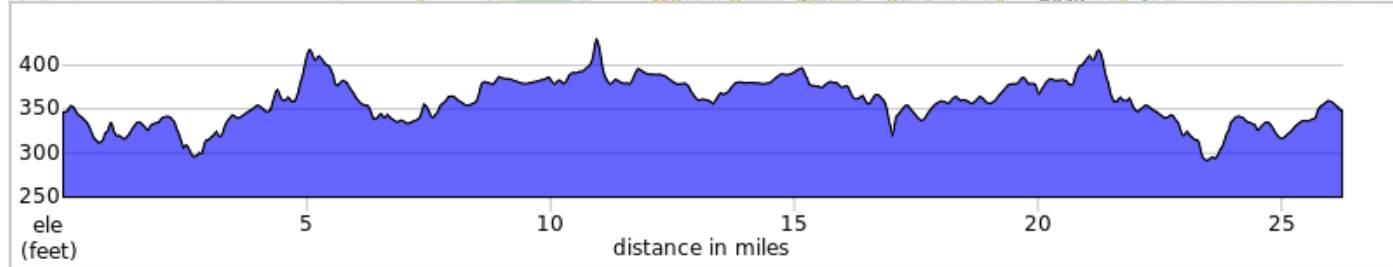

LC Roots Auction Ride (26F)

Start: Lancaster Catholic High School
Classification: Flat
Max Grade: 4.7%
Revised: April 2018

LC Roots Auction Ride (26F)

Type	Dist	Note
📍	0.0	Start of route
➔	0.0	Right onto Fountain Ave
➡	0.1	Left onto Janet Ave
➔	0.2	Right onto Grandview Blvd
➡	0.7	Left onto Pleasure Rd
⬆	0.8	Continue onto Oregon Blvd
➔	1.1	Right onto Homeland Dr
➡	1.4	Left onto Country Club Dr
⬆	1.7	Continue onto Sunset Dr
➡	2.0	Left onto Eden Rd
➔	2.0	Right onto Zarker Rd
⬆	2.5	Continue onto Northbrook Dr
➔	2.8	Right onto Carlton Dr
➡	2.8	Left onto Butter Rd
➡	3.2	Left onto Landis Valley Rd
➔	4.4	Right onto Long Farm Ln

4.4 miles. +156/-133 feet

Type	Dist	Note
➔	4.5	Right onto Apple Rd
➡	4.6	Left onto Kissel Hill Rd
➔	6.1	Right onto Keens Rd
➡	6.9	Left onto John Landis Rd
➡	7.6	Left onto E Millport Rd
➔	8.1	Right onto Kissel Hill Rd/Stauffer Rd
⬆	8.5	At the traffic circle, take the 2nd exit onto E Millport Rd
➡	10.9	Left onto Woodcrest Ave
➡	11.3	Slight left onto Erbs Quarry Rd
➔	11.5	Right onto Lititz Rd
➡	14.5	Left onto Graystone Rd
➡	14.7	Bear left TSO Graystone Rd
⬆	16.8	Continue onto PA-722 E
➡	17.0	Left onto Koser Rd
➔	18.4	Right onto W Airport Rd

14.0 miles. +378/-377 feet

Type	Dist	Note
➡	20.2	Left onto PA-722 E
➔	20.5	Right onto Kissel Hill Rd
➡	21.9	Left onto Landis Valley Rd/Valley Rd
➔	23.0	Right onto Butter Rd
➔	23.7	Right onto Euclid Dr
➡	23.8	Left onto Zarker Rd
➡	24.2	Left onto Eden Rd
➔	24.3	Right onto Sunset Dr
⬆	24.5	Continue straight onto Country Club Dr
➔	24.8	Right onto Homeland Dr
⬆	25.2	Continue onto Rutledge Ave
➡	25.7	Left onto Esbenshade Rd
⬆	25.9	Continue straight onto Pleasure Rd
⬆	26.2	Continue onto Fountain Ave
📍	26.2	End of route

7.9 miles. +169/-205 feet