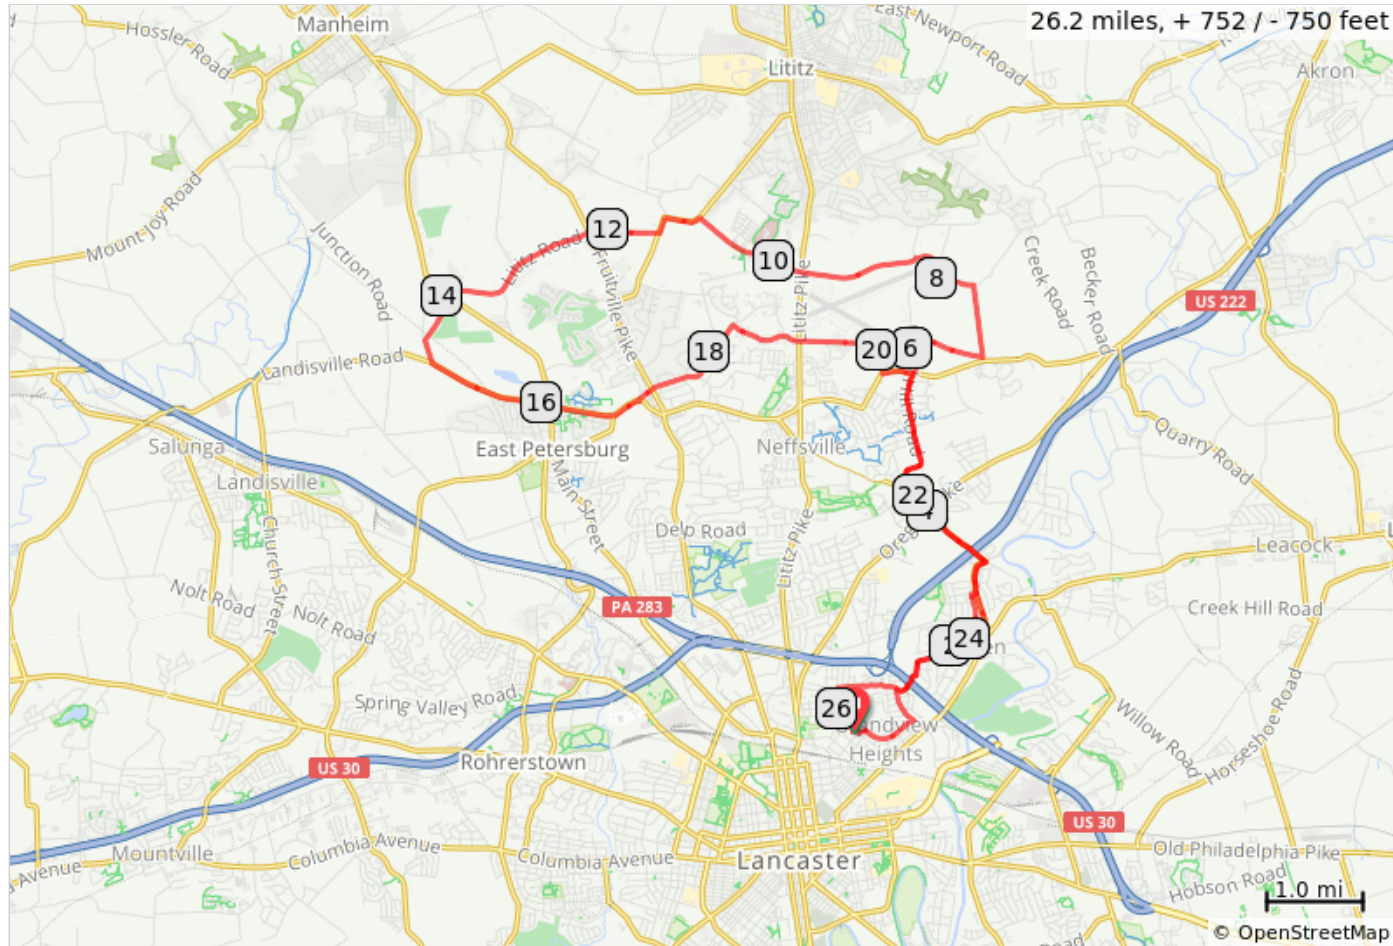

LC Roots Auction Ride (26F)

Start: Lancaster Catholic High School
Classification: Flat
Max Grade: 4.7%
Revised: April 2018

LC Roots Auction Ride (26F)

Type	Dist	Note
📍	0.0	Start of route
➔	0.0	Right onto Fountain Ave
➡	0.1	Left onto Janet Ave
➔	0.2	Right onto Grandview Blvd
➡	0.7	Left onto Pleasure Rd
⬆	0.8	Continue onto Oregon Blvd
➔	1.1	Right onto Homeland Dr
➡	1.4	Left onto Country Club Dr
⬆	1.7	Continue onto Sunset Dr
➡	2.0	Left onto Eden Rd
➔	2.0	Right onto Zarker Rd
⬆	2.5	Continue onto Northbrook Dr
➔	2.8	Right onto Carlton Dr
➡	2.8	Left onto Butter Rd
➡	3.2	Left onto Landis Valley Rd
➔	4.4	Right onto Long Farm Ln

4.4 miles. +156/-133 feet

Type	Dist	Note
➔	4.5	Right onto Apple Rd
➡	4.6	Left onto Kissel Hill Rd
➔	6.1	Right onto Keens Rd
➡	6.9	Left onto John Landis Rd
➡	7.6	Left onto E Millport Rd
➔	8.1	Right onto Kissel Hill Rd/Stauffer Rd
⬆	8.5	At the traffic circle, take the 2nd exit onto E Millport Rd
➡	10.9	Left onto Woodcrest Ave
➡	11.3	Slight left onto Erbs Quarry Rd
➔	11.5	Right onto Lititz Rd
➡	14.5	Left onto Graystone Rd
➡	14.7	Bear left TSO Graystone Rd
⬆	16.8	Continue onto PA-722 E
➡	17.0	Left onto Koser Rd
➔	18.4	Right onto W Airport Rd

14.0 miles. +378/-377 feet

Type	Dist	Note
➡	20.2	Left onto PA-722 E
➔	20.5	Right onto Kissel Hill Rd
➡	21.9	Left onto Landis Valley Rd/Valley Rd
➔	23.0	Right onto Butter Rd
➔	23.7	Right onto Euclid Dr
➡	23.8	Left onto Zarker Rd
➡	24.2	Left onto Eden Rd
➔	24.3	Right onto Sunset Dr
⬆	24.5	Continue straight onto Country Club Dr
➔	24.8	Right onto Homeland Dr
⬆	25.2	Continue onto Rutledge Ave
➡	25.7	Left onto Esbenshade Rd
⬆	25.9	Continue straight onto Pleasure Rd
⬆	26.2	Continue onto Fountain Ave
📍	26.2	End of route

7.9 miles. +169/-205 feet