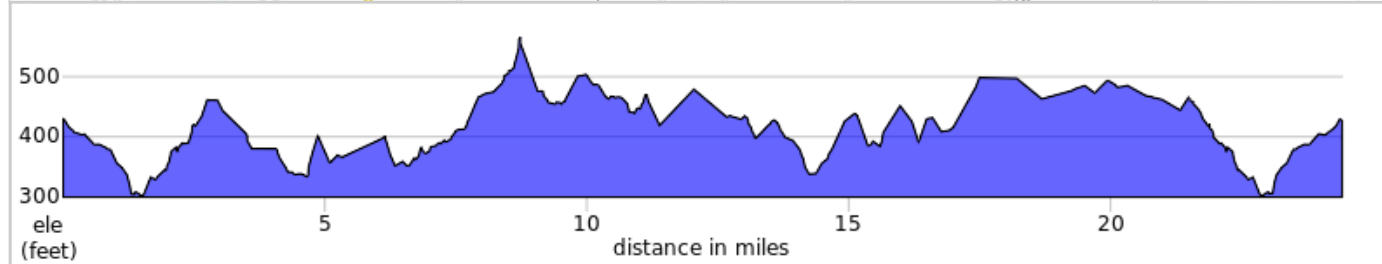

LS Ride Through Strasburg (24R)

LS Ride Through Strasburg (24R)

Type	Dist	Note
📍	0.0	Start of route
➔	0.0	R onto Book Road
➔	0.2	Sharp R onto Village Road, PA 741
←	0.4	L onto Bridge Road
←	1.3	L onto Penn Grant Road
➔	2.8	R onto Lime Valley Road
➔	3.5	R TSO Lime Valley Road
←	4.3	Slight L onto Bachman Road
←	5.1	L onto Deiter Road
➔	6.1	Sharp R onto Bunker Hill Road
←	6.8	Sharp L onto Weaver Road / immed
➔	7.0	R onto Weaver Road
←	7.7	Sharp L onto Weaver Road
↑	8.7	Continue onto Lantz Road
←	9.1	L onto Sides Mill Road
➔	9.3	R onto Girvin Road

9.3 miles. +433/-396 feet

Type	Dist	Note
←	10.2	L onto Summit Hill Drive
←	10.4	L onto Iva Road
↑	11.1	Continue onto Paradise Lane
➔	13.2	Slight R onto Paradise Lane
➔	14.6	R onto Cherry Hill Road
←	15.1	L onto Oak Hill Drive
➔	15.6	R onto Black Horse Road
➔	17.0	Sharp R onto Strasburg Road, PA 741
←	20.7	Slight L onto Miller Street, PA 741
←	21.5	Slight L onto Lime Valley Road
➔	21.7	R onto Hagers Road
➔	23.1	R onto Bridge Road
➔	24.0	R onto Village Road, PA 741
←	24.2	Sharp L onto Book Road
📍	24.4	End of route

15.2 miles. +517/-569 feet