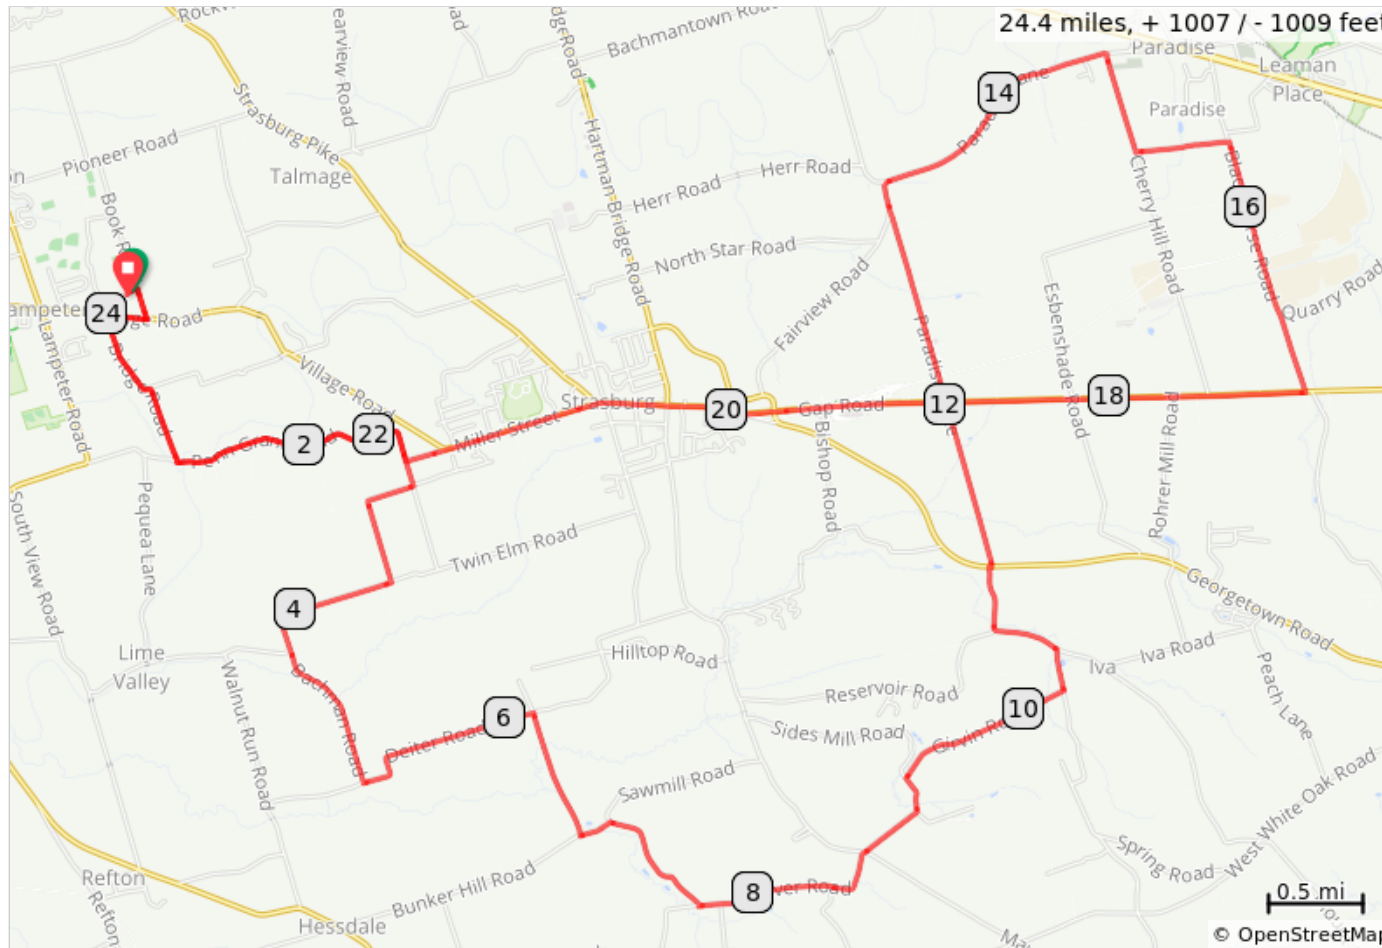

LS Ride Through Strasburg (24R)

LS Ride Through Strasburg (24R)

Type	Dist	Note
📍	0.0	Start of route
➔	0.0	R onto Book Road
➔	0.2	Sharp R onto Village Road, PA 741
←	0.4	L onto Bridge Road
←	1.3	L onto Penn Grant Road
➔	2.8	R onto Lime Valley Road
➔	3.5	R TSO Lime Valley Road
←	4.3	Slight L onto Bachman Road
←	5.1	L onto Deiter Road
➔	6.1	Sharp R onto Bunker Hill Road
←	6.8	Sharp L onto Weaver Road / immed
➔	7.0	R onto Weaver Road
←	7.7	Sharp L onto Weaver Road
↑	8.7	Continue onto Lantz Road
←	9.1	L onto Sides Mill Road
➔	9.3	R onto Girvin Road

9.3 miles. +433/-396 feet

Type	Dist	Note
←	10.2	L onto Summit Hill Drive
←	10.4	L onto Iva Road
↑	11.1	Continue onto Paradise Lane
➔	13.2	Slight R onto Paradise Lane
➔	14.6	R onto Cherry Hill Road
←	15.1	L onto Oak Hill Drive
➔	15.6	R onto Black Horse Road
➔	17.0	Sharp R onto Strasburg Road, PA 741
←	20.7	Slight L onto Miller Street, PA 741
←	21.5	Slight L onto Lime Valley Road
➔	21.7	R onto Hagers Road
➔	23.1	R onto Bridge Road
➔	24.0	R onto Village Road, PA 741
←	24.2	Sharp L onto Book Road
📍	24.4	End of route

15.2 miles. +517/-569 feet