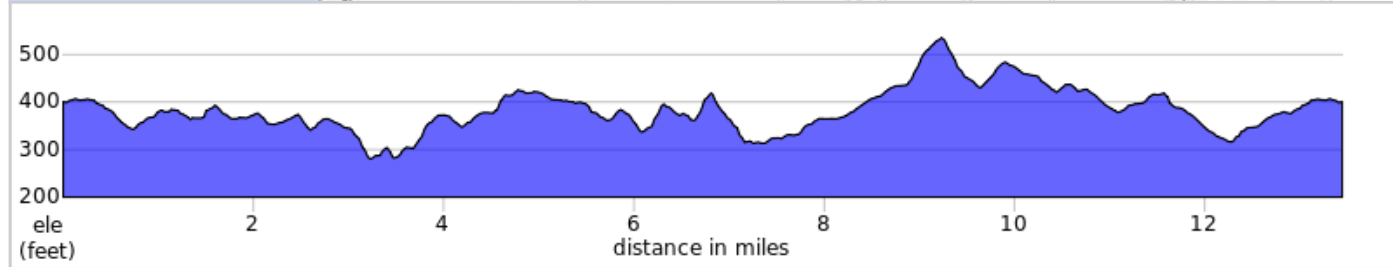

# MM Morning Dove Ride (13H)

Start: Manor Middle School  
Terrain: Hilly  
Max Grade: 6.3%  
Rev: February 2022

## MM Morning Dove Ride (13H)

Type	Dist	Note
📍	0.0	Start of route
←	0.0	L onto Charlestown Rd
↑	0.6	Continue onto Donerville Rd
←	1.1	L onto Blue Rock Rd/PA-999 E
→	1.3	R onto Donerville Rd
→	1.9	R onto Bender Rd
→	2.6	R onto Bender Mill Rd
←	3.5	L onto Central Manor Rd
→	3.7	R onto Miller Rd
→	4.5	R onto Gamber Rd
←	4.7	L onto Hostetter Rd
→	5.4	R onto Prospect Rd
←	6.3	L onto Blue Rock Rd
→	6.4	Immediate R onto Prospect Rd

6.4 miles. +375/-382 feet

Type	Dist	Note
→	7.8	R onto Habecker Church Rd
←	8.9	L onto Franklin Rd
↗	9.3	R onto Seitz Rd
→	9.6	R onto Manor Church Rd
↑	10.3	Continue onto Rohrer Rd
→	10.4	R onto Forrey Rd
←	11.1	L onto Habecker Church Rd
→	11.5	R onto S Forrey Rd
←	11.8	L onto Charlestown Rd
←	12.9	L onto Charlestown Rd/ Donerville Rd
↗	13.0	R onto Charlestown Rd
→	13.4	R into school
📍	13.4	End of route

7.1 miles. +352/-305 feet