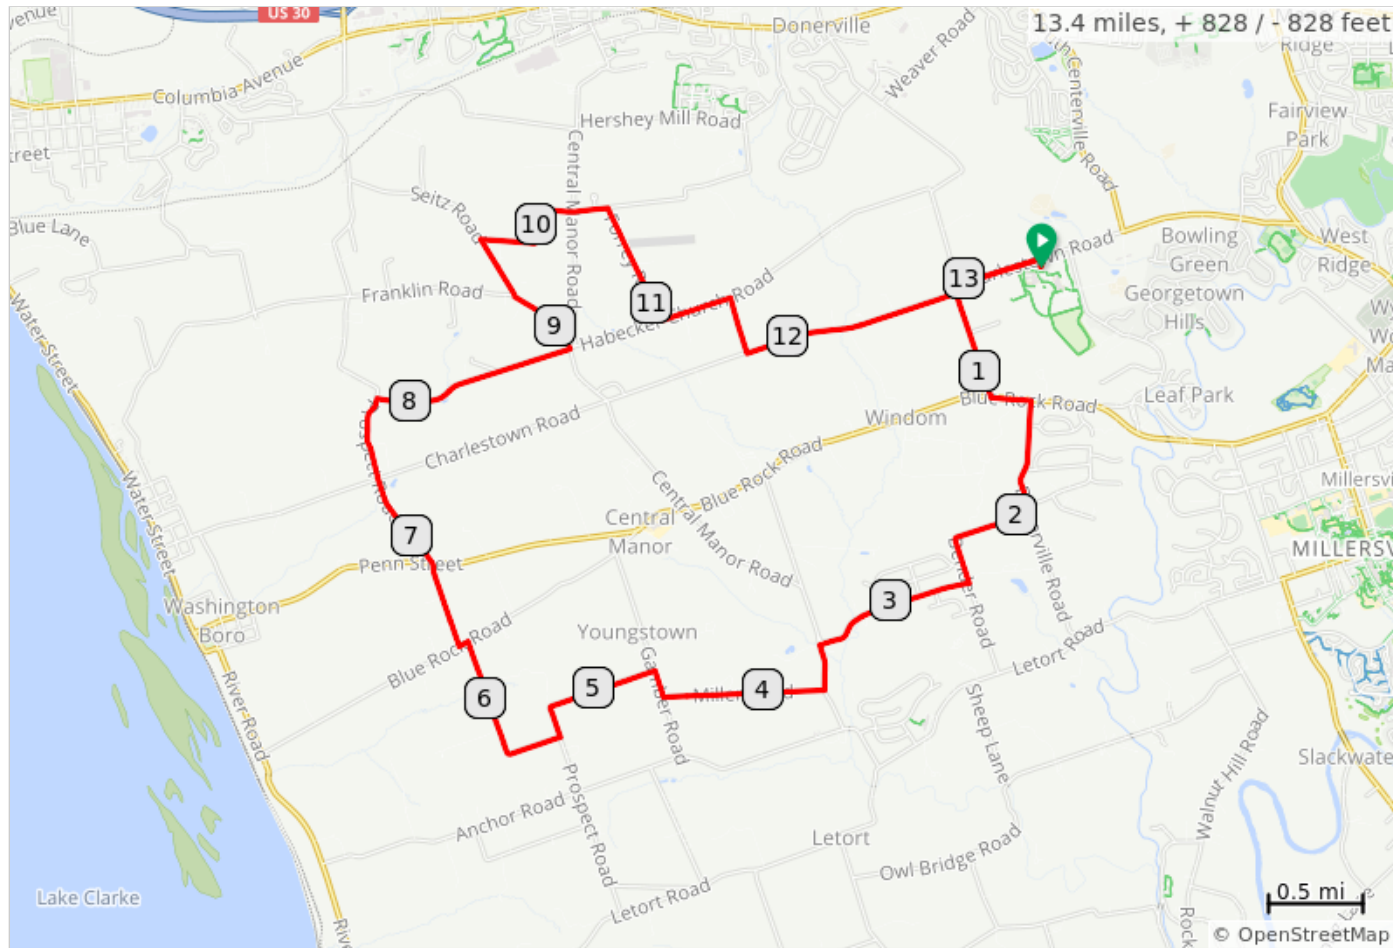

# MM Morning Dove Ride (13H)

Start: Manor Middle School  
Terrain: Hilly  
Max Grade: 6.3%  
Rev: February 2022

## MM Morning Dove Ride (13H)

Type	Dist	Note
📍	0.0	Start of route
←	0.0	L onto Charlestown Rd
↑	0.6	Continue onto Donerville Rd
←	1.1	L onto Blue Rock Rd/PA-999 E
→	1.3	R onto Donerville Rd
→	1.9	R onto Bender Rd
→	2.6	R onto Bender Mill Rd
←	3.5	L onto Central Manor Rd
→	3.7	R onto Miller Rd
→	4.5	R onto Gamber Rd
←	4.7	L onto Hostetter Rd
→	5.4	R onto Prospect Rd
←	6.3	L onto Blue Rock Rd
→	6.4	Immediate R onto Prospect Rd

6.4 miles. +375/-382 feet

Type	Dist	Note
→	7.8	R onto Habecker Church Rd
←	8.9	L onto Franklin Rd
↗	9.3	R onto Seitz Rd
→	9.6	R onto Manor Church Rd
↑	10.3	Continue onto Rohrer Rd
→	10.4	R onto Forrey Rd
←	11.1	L onto Habecker Church Rd
→	11.5	R onto S Forrey Rd
←	11.8	L onto Charlestown Rd
←	12.9	L onto Charlestown Rd/ Donerville Rd
↗	13.0	R onto Charlestown Rd
→	13.4	R into school
📍	13.4	End of route

7.1 miles. +352/-305 feet