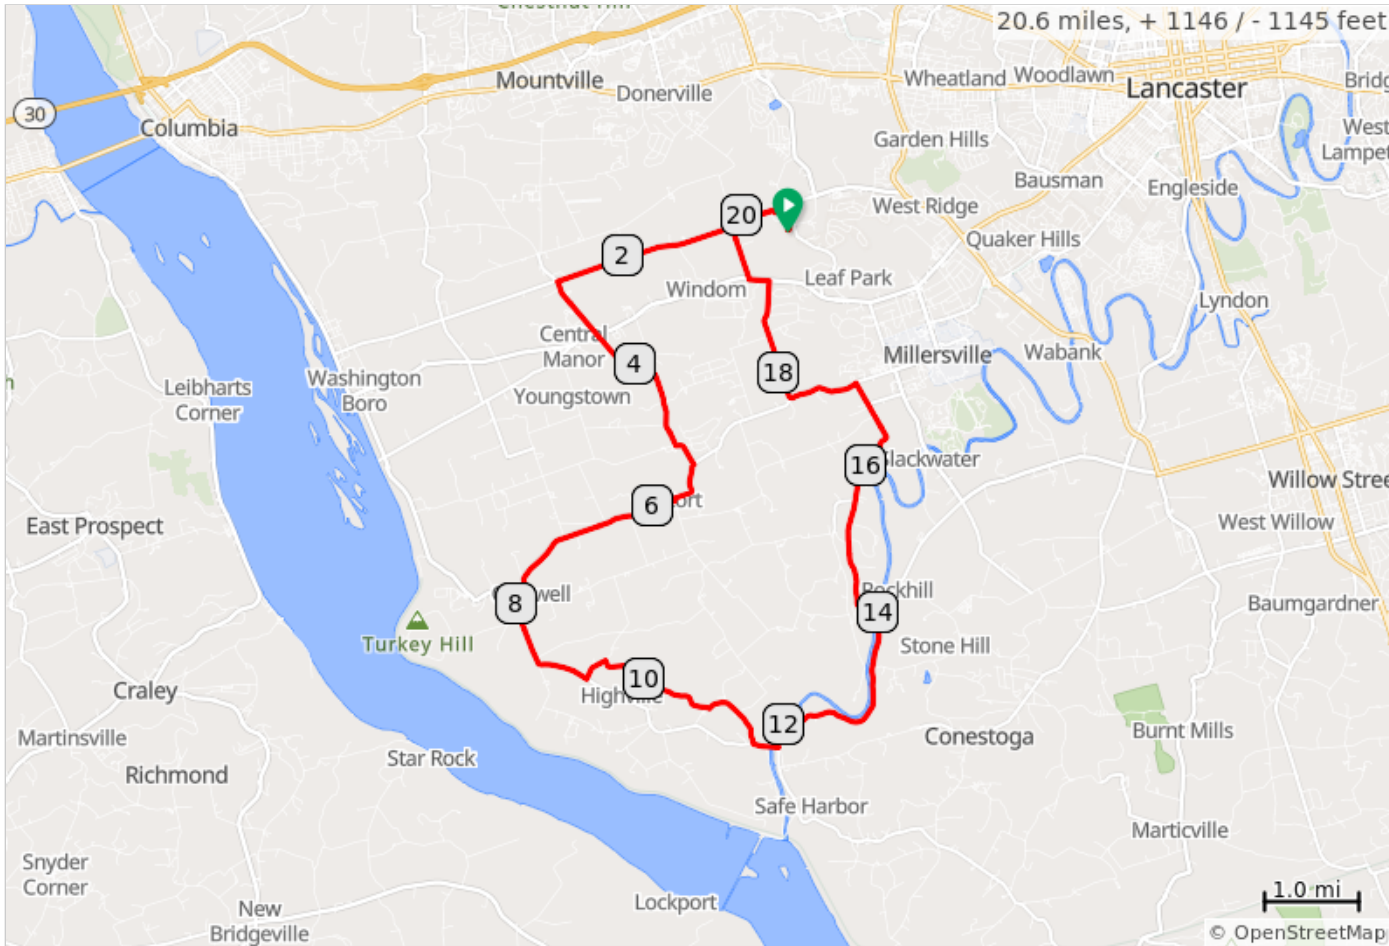

MM Pittsburg (21H)

Start: Manor Middle School
Terrain: Hilly
Max Grade: 7.2%
Rev: August 2023

MM Pittsburg (21H)

Type	Dist	Note
	0.0	Start of route
	0.3	R out of lot
	0.3	L onto Charlestown Road
	0.8	R to stay on Charlestown Road
	2.7	L onto Central Manor Road
	4.2	Slight R to stay on Central Manor Road
	5.0	L to stay on Central Manor Road
	5.3	R onto Letort Road
	5.8	R to stay on Letort Road
	7.8	R to stay on Letort Road
	7.9	L onto River Road
	9.2	L onto Highville Road
	9.5	R onto Pittsburg Valley Road
	10.7	L onto Pittsburg Hill Road

10.7 miles. +561/-663 feet

Type	Dist	Note
	10.9	Slight R onto Safe Harbor Road
	11.5	L onto River Road
	11.7	Sharp L onto Conestoga Boulevard
	14.2	L onto Rock Hill Road
	15.6	Continue onto Walnut Hill Road
	16.8	Continue onto Sun Lane
	17.0	Sharp L onto Letort Road
	17.7	Keep R onto Donerville Road
	19.0	L onto Blue Rock Road, PA 999
	19.2	R onto Donerville Road
	19.8	Continue onto Charlestown Road
	19.9	Straight to stay on Charlestown Road

9.1 miles. +534/-402 feet

Type	Dist	Note
	20.3	R
	20.3	L to parking
	20.6	End of route

0.8 miles. +2/-12 feet