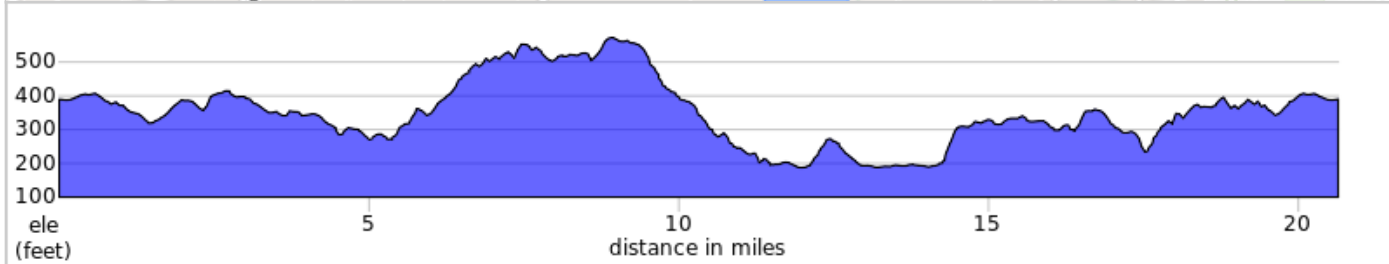

MM Pittsburg (21H)

Start: Manor Middle School
Terrain: Hilly
Max Grade: 7.2%
Rev: August 2023

MM Pittsburg (21H)

Type	Dist	Note
	0.0	Start of route
	0.3	R out of lot
	0.3	L onto Charlestown Road
	0.8	R to stay on Charlestown Road
	2.7	L onto Central Manor Road
	4.2	Slight R to stay on Central Manor Road
	5.0	L to stay on Central Manor Road
	5.3	R onto Letort Road
	5.8	R to stay on Letort Road
	7.8	R to stay on Letort Road
	7.9	L onto River Road
	9.2	L onto Highville Road
	9.5	R onto Pittsburg Valley Road
	10.7	L onto Pittsburg Hill Road

10.7 miles. +561/-663 feet

Type	Dist	Note
	10.9	Slight R onto Safe Harbor Road
	11.5	L onto River Road
	11.7	Sharp L onto Conestoga Boulevard
	14.2	L onto Rock Hill Road
	15.6	Continue onto Walnut Hill Road
	16.8	Continue onto Sun Lane
	17.0	Sharp L onto Letort Road
	17.7	Keep R onto Donerville Road
	19.0	L onto Blue Rock Road, PA 999
	19.2	R onto Donerville Road
	19.8	Continue onto Charlestown Road
	19.9	Straight to stay on Charlestown Road

9.1 miles. +534/-402 feet

Type	Dist	Note
	20.3	R
	20.3	L to parking
	20.6	End of route

0.8 miles. +2/-12 feet