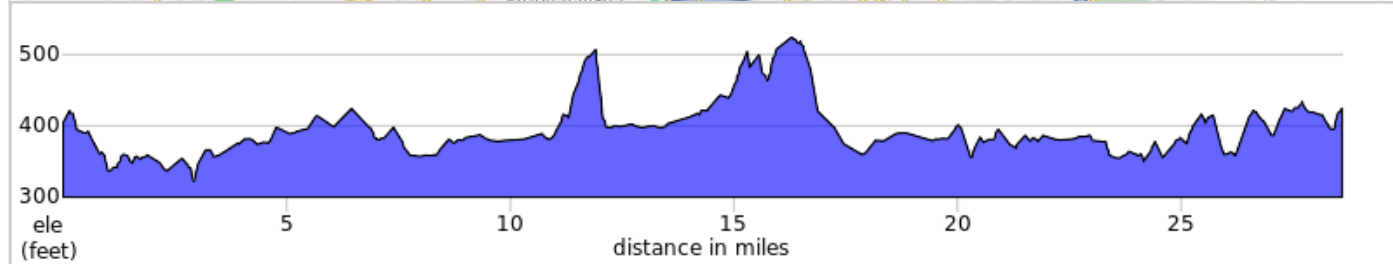

# MTCP Intermediate Picnic Ride (29F)

28.6 miles, + 784 / - 771 feet

Start: Manheim Township Community Park

Terrain: Flat  
Max Grade: 3.6%

Rev: March 2020

MTCP Intermediate Picnic Ride (29F)

Type	Dist	Note
📍	0.0	Start of route
➔	0.2	R onto Rotary Road
➔	0.3	R onto Petersburg Road, PA 722
↑	0.6	Continue onto Petersburg Road, PA 722
➔	0.8	R onto Weaver Road
➔	1.0	Slight R onto Weaver Road
➔	1.1	R onto North Farm Drive
←	1.6	L onto Kings Gate Drive
←	1.8	L onto Koser Road
➔	2.9	R onto Graystone Road, PA 722
↑	3.2	Keep R onto Graystone Road
↑	5.2	Keep L onto Landisville Road
➔	7.1	Sharp R onto Spooky Nook Road
↑	7.2	Keep R onto Shenck Road
➔	8.0	R onto Erisman Road (thru covered bridge)

8.0 miles. +192/-242 feet

Type	Dist	Note
➔	8.1	R onto Auction Road
➔	9.3	R onto South Colebrook Road / immed
←	9.3	L onto Auction Road
←	10.1	L onto Junction Road
➔	11.3	R onto West Sun Hill Road
←	11.9	L onto Power Road
←	12.3	L onto South Penn Street
➔	12.5	R onto West Stiegel Street
➔	13.1	R onto South Oak Street
←	13.2	L onto Hostetter Road
➔	14.1	R onto South Penryn Road
➔	15.0	R onto Temperance Hill Road, PA 772
←	15.1	L onto Northview Drive
➔	15.9	R onto Fairland Road
←	16.3	L onto Schoolway Drive

8.3 miles. +306/-159 feet

Type	Dist	Note
↑	16.5	Continue onto Bucknoll Road (cross Fruitville Pike)
←	16.6	L onto Woodlot Road
←	17.8	L onto Lititz Road
➔	19.4	Sharp R onto Erbs Quarry Road
←	20.0	L onto Snyder Road
←	20.7	Sharp L onto Buckwalter Road
➔	21.5	R onto West Millport Road
↑	23.4	At roundabout, take exit 1 onto Kissel Hill Road
➔	26.2	R onto Apple Road
➔	26.2	R onto Long Farm Lane
➔	26.5	R onto Brookfield Road
←	26.6	L onto Judith Lane
←	26.7	L onto Wallingford Road
➔	27.0	R onto Ashford Drive
←	27.6	L onto East Oregon Road, PA 722

11.3 miles. +264/-351 feet

Type	Dist	Note
➔	28.3	R onto Petersburg Road, PA 722
➔	28.4	R onto Rotary Road
📍	28.6	End of route

1.0 miles. +26/-0 feet