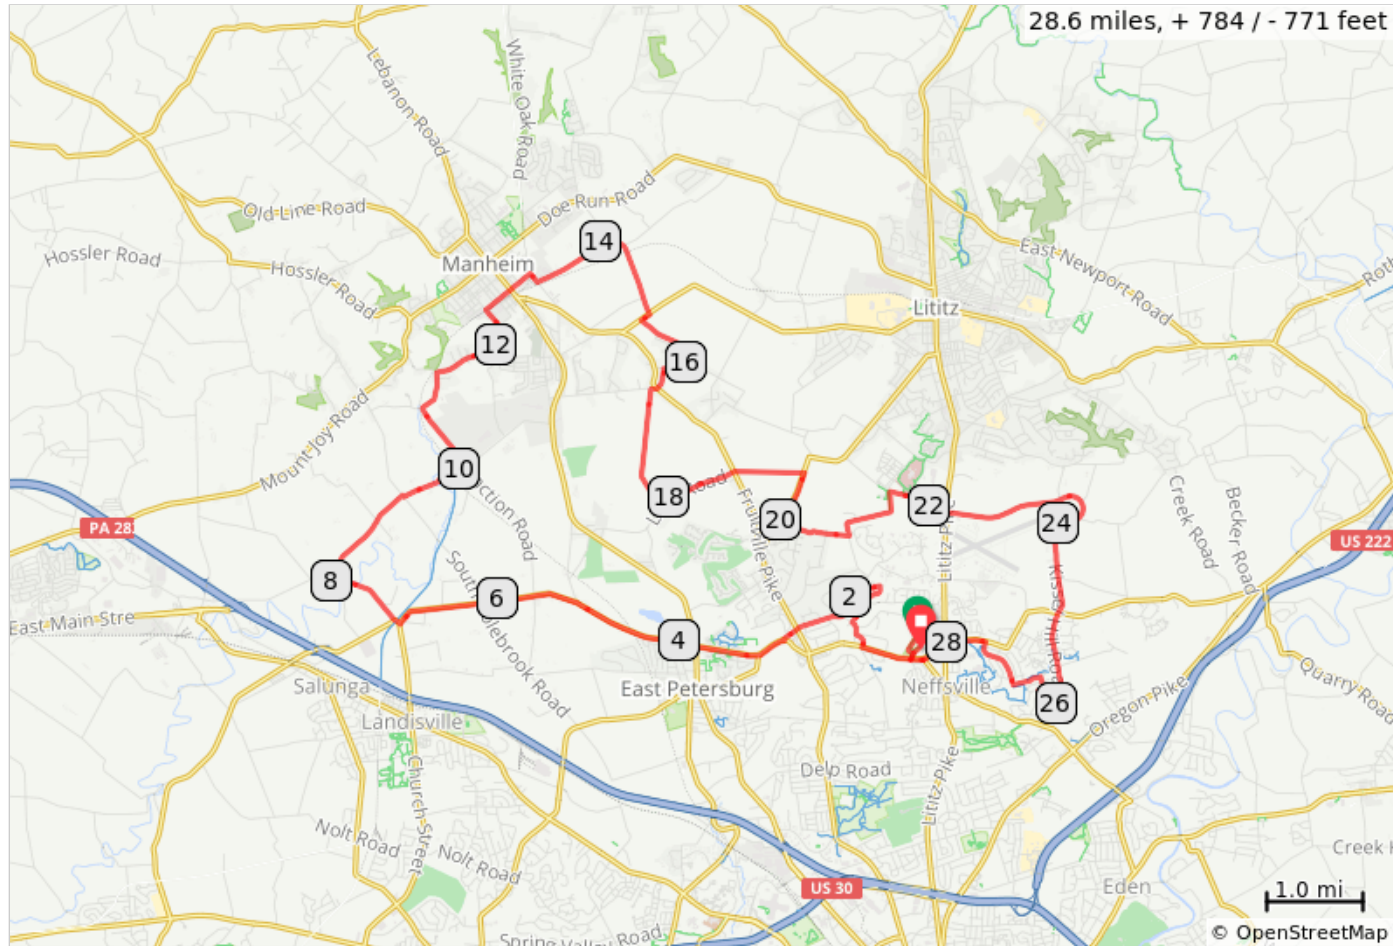

# MTCP Intermediate Picnic Ride (29F)

28.6 miles, + 784 / - 771 feet

Start: Manheim Township Community Park

Terrain: Flat  
Max Grade: 3.6%

Rev: March 2020

MTCP Intermediate Picnic Ride (29F)

Type	Dist	Note
📍	0.0	Start of route
➔	0.2	R onto Rotary Road
➔	0.3	R onto Petersburg Road, PA 722
↑	0.6	Continue onto Petersburg Road, PA 722
➔	0.8	R onto Weaver Road
➔	1.0	Slight R onto Weaver Road
➔	1.1	R onto North Farm Drive
←	1.6	L onto Kings Gate Drive
←	1.8	L onto Koser Road
➔	2.9	R onto Graystone Road, PA 722
↑	3.2	Keep R onto Graystone Road
↑	5.2	Keep L onto Landisville Road
➔	7.1	Sharp R onto Spooky Nook Road
↑	7.2	Keep R onto Shenck Road
➔	8.0	R onto Erisman Road (thru covered bridge)

8.0 miles. +192/-242 feet

Type	Dist	Note
➔	8.1	R onto Auction Road
➔	9.3	R onto South Colebrook Road / immed
←	9.3	L onto Auction Road
←	10.1	L onto Junction Road
➔	11.3	R onto West Sun Hill Road
←	11.9	L onto Power Road
←	12.3	L onto South Penn Street
➔	12.5	R onto West Stiegel Street
➔	13.1	R onto South Oak Street
←	13.2	L onto Hostetter Road
➔	14.1	R onto South Penryn Road
➔	15.0	R onto Temperance Hill Road, PA 772
←	15.1	L onto Northview Drive
➔	15.9	R onto Fairland Road
←	16.3	L onto Schoolway Drive

8.3 miles. +306/-159 feet

Type	Dist	Note
↑	16.5	Continue onto Bucknoll Road (cross Fruitville Pike)
←	16.6	L onto Woodlot Road
←	17.8	L onto Lititz Road
➔	19.4	Sharp R onto Erbs Quarry Road
←	20.0	L onto Snyder Road
←	20.7	Sharp L onto Buckwalter Road
➔	21.5	R onto West Millport Road
↑	23.4	At roundabout, take exit 1 onto Kissel Hill Road
➔	26.2	R onto Apple Road
➔	26.2	R onto Long Farm Lane
➔	26.5	R onto Brookfield Road
←	26.6	L onto Judith Lane
←	26.7	L onto Wallingford Road
➔	27.0	R onto Ashford Drive
←	27.6	L onto East Oregon Road, PA 722

11.3 miles. +264/-351 feet

Type	Dist	Note
➔	28.3	R onto Petersburg Road, PA 722
➔	28.4	R onto Rotary Road
📍	28.6	End of route

1.0 miles. +26/-0 feet