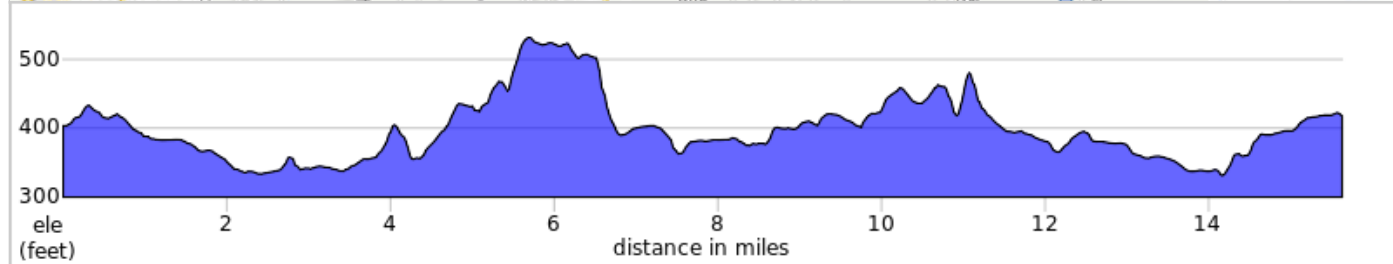

MTHS Lititz Ice Cream Ride (16R)

Start: Manheim Township High School
Terrain: Rolling
Max Grade: 7.3%
Rev. February 2022

MTHS Lititz Ice Cream Ride (16R)

Type	Dist	Note
📍	0.0	Start of route
←	0.0	L onto Arena Ave within school campus
→	0.3	R onto E Oregon Rd/PA-722 E
←	2.2	L onto John Landis Rd
→	3.0	R onto E Millport Rd
↑	3.8	Continue onto Owl Hill Rd
←	4.0	L onto E Woods Dr
↗	5.4	Slight R onto Landis Valley Rd
→	6.1	R onto Owl Hill Rd
←	6.5	L onto Kissel Hill Rd at 4 way stop
↗	7.2	Slight R onto S Locust St
←	7.6	L onto Front St
←	8.2	L onto N Broad St

8.2 miles. +347/-365 feet

Type	Dist	Note
←	8.3	L onto E Kleine Ln into parking lot for Greco's Ice Cream and Wilbur Chocolate Outlet; also Wilbur Shops Across Broad Street
←	8.3	L onto N Broad St
→	8.3	R into Ltitz Springs Park
→	8.7	R onto Maple St
↑	9.0	Continue onto Campus Dr behind football field
↑	9.3	Continue onto W 2nd Ave
→	9.8	R onto Woodcrest Ave
←	10.6	L onto W Woods Dr
→	11.2	R onto Hess Ln
→	11.3	R onto Resolution Dr, immediately
←	11.4	L onto Presidents Dr
←	11.7	L onto Independence Mall

3.5 miles. +188/-174 feet

Type	Dist	Note
←	11.7	L onto W Millport Rd
→	11.9	R onto Buckwalter Rd
→	13.2	R onto Koser Rd
←	13.8	L onto Pendleton Dr
←	14.2	L onto Petersburg Rd/ PA-722 E
←	15.0	L onto W Oregon Rd
→	15.6	R onto Arena Ave
📍	15.6	End of route

3.9 miles. +126/-100 feet