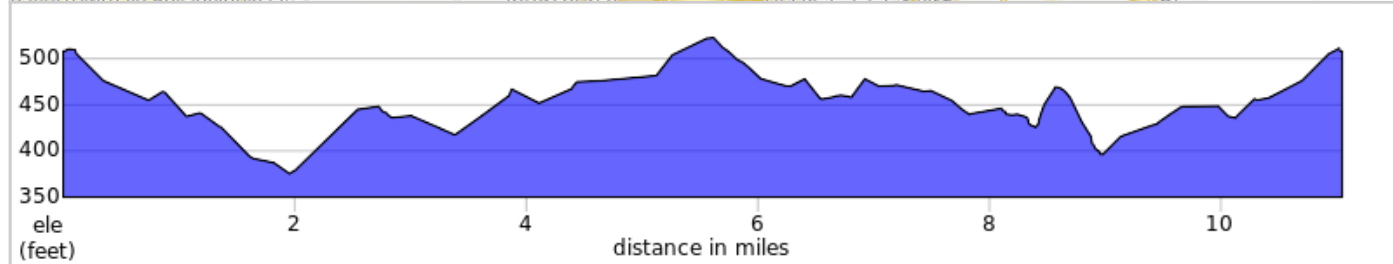

NHSC Amish Ice Cream Ride (11F)

Start: New Holland Shopping Center
Terrain: Flat
Max Grade: 2.1%
Rev. February 2022

NHSC Amish Ice Cream Ride (11F)

Type	Dist	Note
	0.0	Start of route
	0.1	L onto North Shirk Road
	0.1	Straight onto South Shirk Rd
	1.6	L onto Zeltenreich Road
	1.6	Immediate R onto Centerville Road
	2.8	Sharp L onto Scenic Road
	3.4	R onto North Hollander Road
	3.8	L onto Ridge Road
	5.6	L onto North New Holland Road
	5.7	L onto Peters Road
	6.3	R onto Mentzer Road
	6.5	L into Lapp Valley Farms
	6.8	R onto Mentzer Road
	7.0	R onto Peters Road

7.0 miles. +194/-227 feet

Type	Dist	Note
	7.5	R onto South Custer Avenue
	8.3	Sharp L onto Maple Grove Road
	9.1	L onto Horning Road
	9.4	Sharp R onto Hollander Road
	9.7	L onto Nolt Road
	10.3	R onto South Shirk Road
	11.0	R into New Holland Shopping Center
	11.0	End of route

4.0 miles. +154/-109 feet