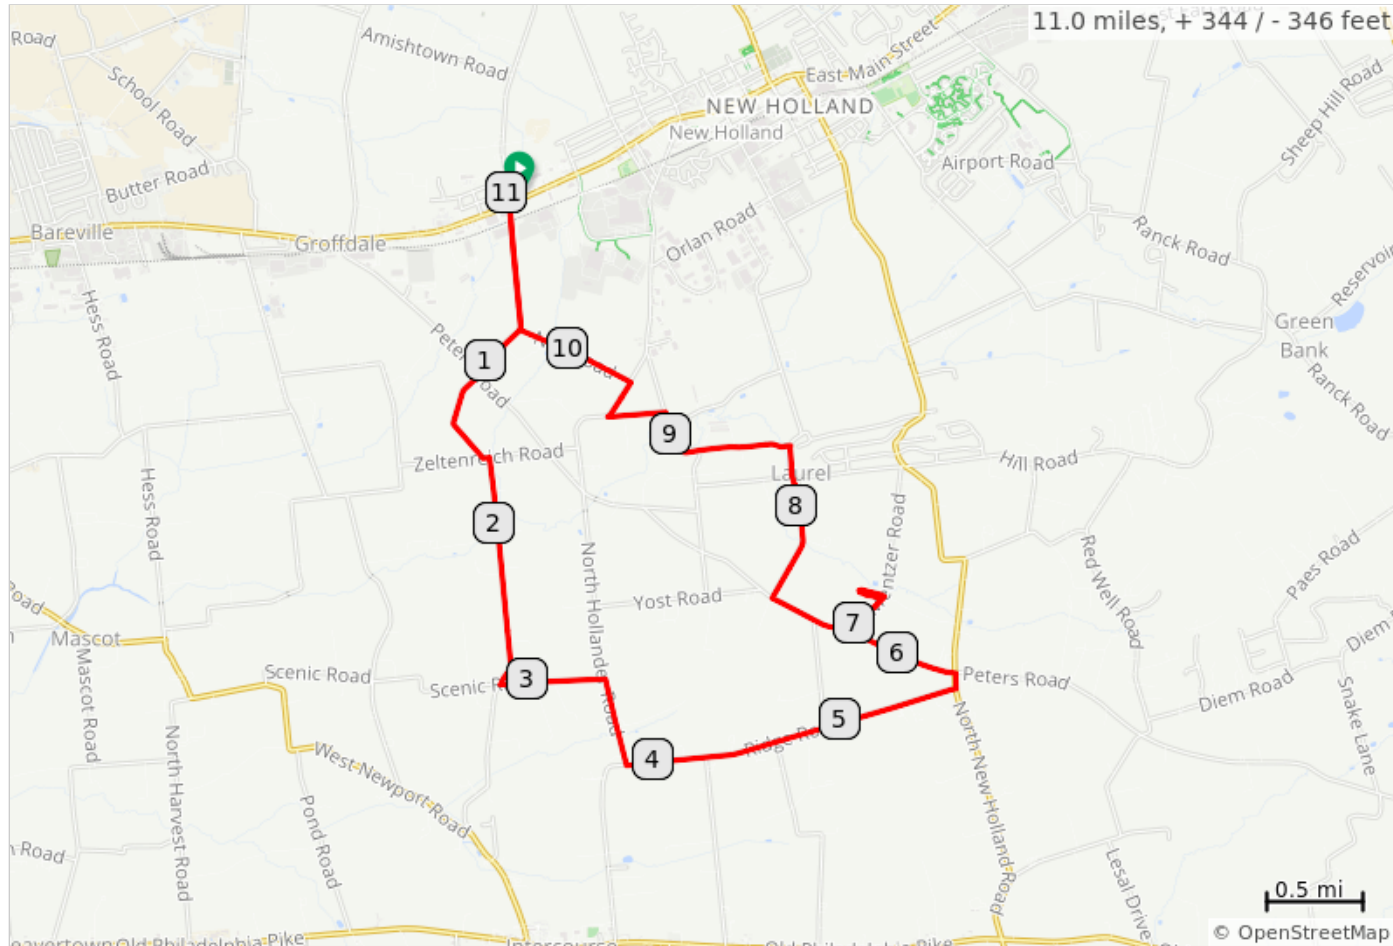

NHSC Amish Ice Cream Ride (11F)

Start: New Holland Shopping Center
Terrain: Flat
Max Grade: 2.1%
Rev. February 2022

NHSC Amish Ice Cream Ride (11F)

Type	Dist	Note
	0.0	Start of route
	0.1	L onto North Shirk Road
	0.1	Straight onto South Shirk Rd
	1.6	L onto Zeltenreich Road
	1.6	Immediate R onto Centerville Road
	2.8	Sharp L onto Scenic Road
	3.4	R onto North Hollander Road
	3.8	L onto Ridge Road
	5.6	L onto North New Holland Road
	5.7	L onto Peters Road
	6.3	R onto Mentzer Road
	6.5	L into Lapp Valley Farms
	6.8	R onto Mentzer Road
	7.0	R onto Peters Road

7.0 miles. +194/-227 feet

Type	Dist	Note
	7.5	R onto South Custer Avenue
	8.3	Sharp L onto Maple Grove Road
	9.1	L onto Horning Road
	9.4	Sharp R onto Hollander Road
	9.7	L onto Nolt Road
	10.3	R onto South Shirk Road
	11.0	R into New Holland Shopping Center
	11.0	End of route

4.0 miles. +154/-109 feet