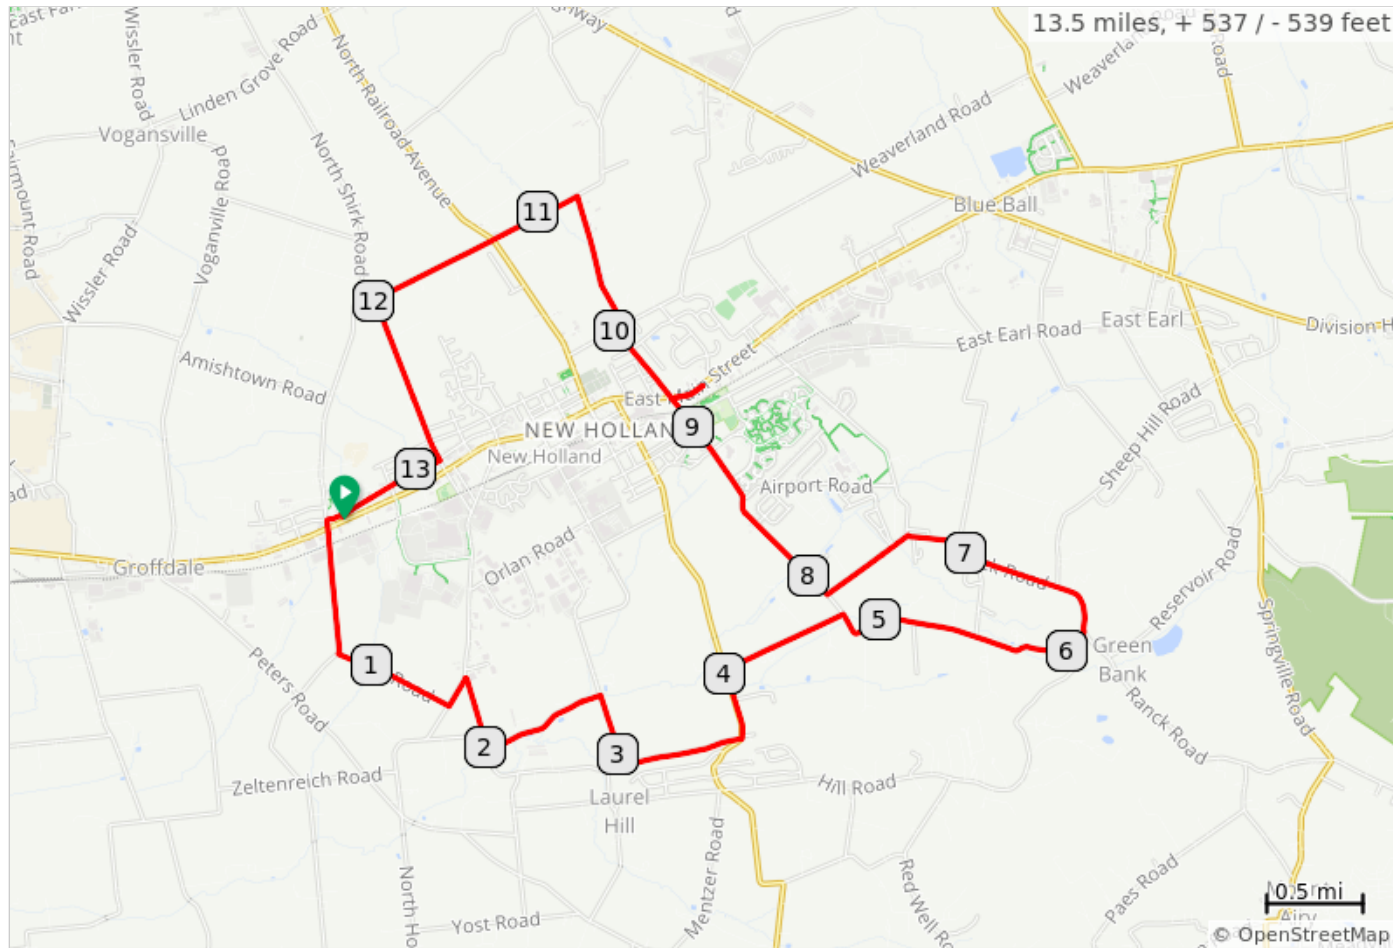

NHSC NH Loop to Coffee Company (14R)

NHSC NH Loop to Coffee Company (14R)

Type	Dist	Note
📍	0.0	Start of route
←	0.1	L onto N Shirk Rd
←	0.8	L onto Nolt Rd/T766
←	1.4	L onto Hollander Rd
→	1.6	R onto Maple Grove Rd/T808
←	2.0	L onto Meadowcreek Rd/ T535
→	2.7	R onto S Custer Ave
←	3.0	L onto Edgewood Dr/T763
←	3.7	L onto New Holland Rd
→	4.0	R onto Eastern School Rd/ T763
→	4.7	R onto S Kinzer Ave/Overlys Grove Rd/T674
←	6.1	L onto Wallace Rd/T679
↑	6.2	Straight onto Ranck Rd
←	7.4	L onto Trailer Rd/ T763

7.4 miles. +295/-329 feet

Type	Dist	Note
→	7.9	R onto S Kinzer Ave/T674
→	9.2	R onto E Main St
→	9.4	Coffee Company
←	9.4	L onto E Main St/Rte 23
→	9.6	R onto N Kinzer Ave
→	10.0	R onto E Spruce St
←	10.1	L onto Reidenbach Rd
←	10.8	L onto E Huyard Rd
←	12.0	L onto N Hoover Ave
→	12.9	R onto W Broad St
↑	13.1	Straight thru Church Parking Lot
↑	13.2	Straight thru Goodville Mutual Property back to NH Shopping Center
📍	13.5	End of route

6.1 miles. +224/-185 feet