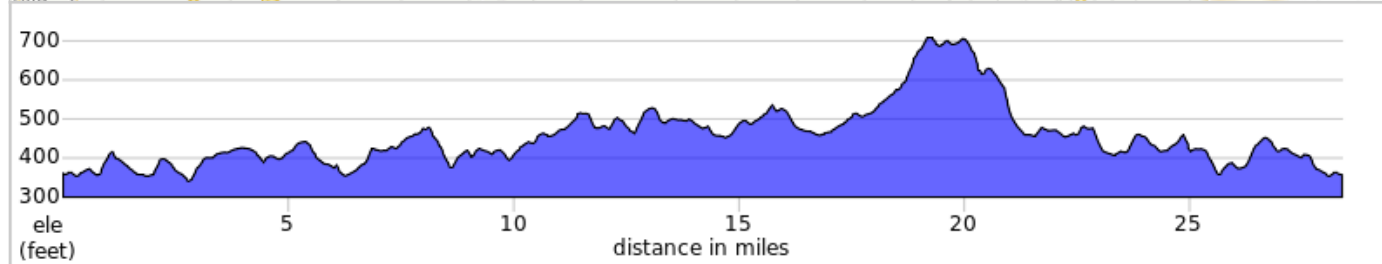

PP Coffee Company New Holland (28R)

Start: Paradise Community Park
Terrain: Rolling
Max Grade: 4.7%
Rev: September 2022

- A. Kauffman Orchards
- B. Coffee Company New Holland
- C. Lapp Valley Farm Dairy & Ice Cream
- D. Lapp Valley Farm Café and Creamery

PP Coffee Company New Holland (28R)

Type	Dist	Note
📍	0.0	Start of route
➔	0.1	R toward park entrance
➡	0.1	L onto Londonvale Road
↖	0.6	Sharp L onto North Belmont Road
➡	1.2	L onto West Pequea Lane
↑	1.9	Becomes Meadow Lane
↗	2.2	Continue onto Hershey Avenue
➔	2.5	R onto Leacock Road
➡	3.9	L onto Harvest Drive, T533
➔	4.8	R onto South Harvest Road
➔	5.6	R onto Old Philadelphia Pike, PA 340
➡	5.7	L onto North Harvest Road
↑	7.0	Continue onto West Newport Road, PA 772

7.0 miles. +324/-262 feet

Type	Dist	Note
➡	7.4	L onto Scenic Road
➡	8.1	L onto South Groffdale Road
➔	9.1	R onto Musser School Road
➔	9.5	R onto Zeltenreich Road
↖	9.9	Sharp L onto South Shirk Road
↑	11.4	Becomes North Shirk Road
➔	12.6	R onto West Huyard Road
➔	12.7	R onto North Hoover Avenue
➡	13.5	L onto West Conestoga Street
➡	14.3	L onto North Railroad Avenue
➔	14.4	R onto East Spruce Street
➔	14.7	R onto North Kinzer Avenue
➡	15.2	L onto East Main Street, PA 23

8.1 miles. +382/-315 feet

Type	Dist	Note
↑	15.3	Coffee Company New Holland
➔	15.7	R onto Ranck Road
➔	17.5	R onto Rancks Church Road
➡	17.9	L onto Overlys Grove Road
➔	18.5	R onto Wallace Road
➡	20.9	L onto Mentzer Road
➔	21.8	R onto Peters Road
➡	22.0	L onto Hollow Road
➔	22.6	R onto Ridge Road
➡	22.9	L onto Colonial Road
➡	24.1	L onto Old Philadelphia Pike, PA 340
➔	24.3	R onto Field Crest Lane
↑	25.0	Becomes Osceola Mill Road
➔	26.5	R onto Ocola Drive