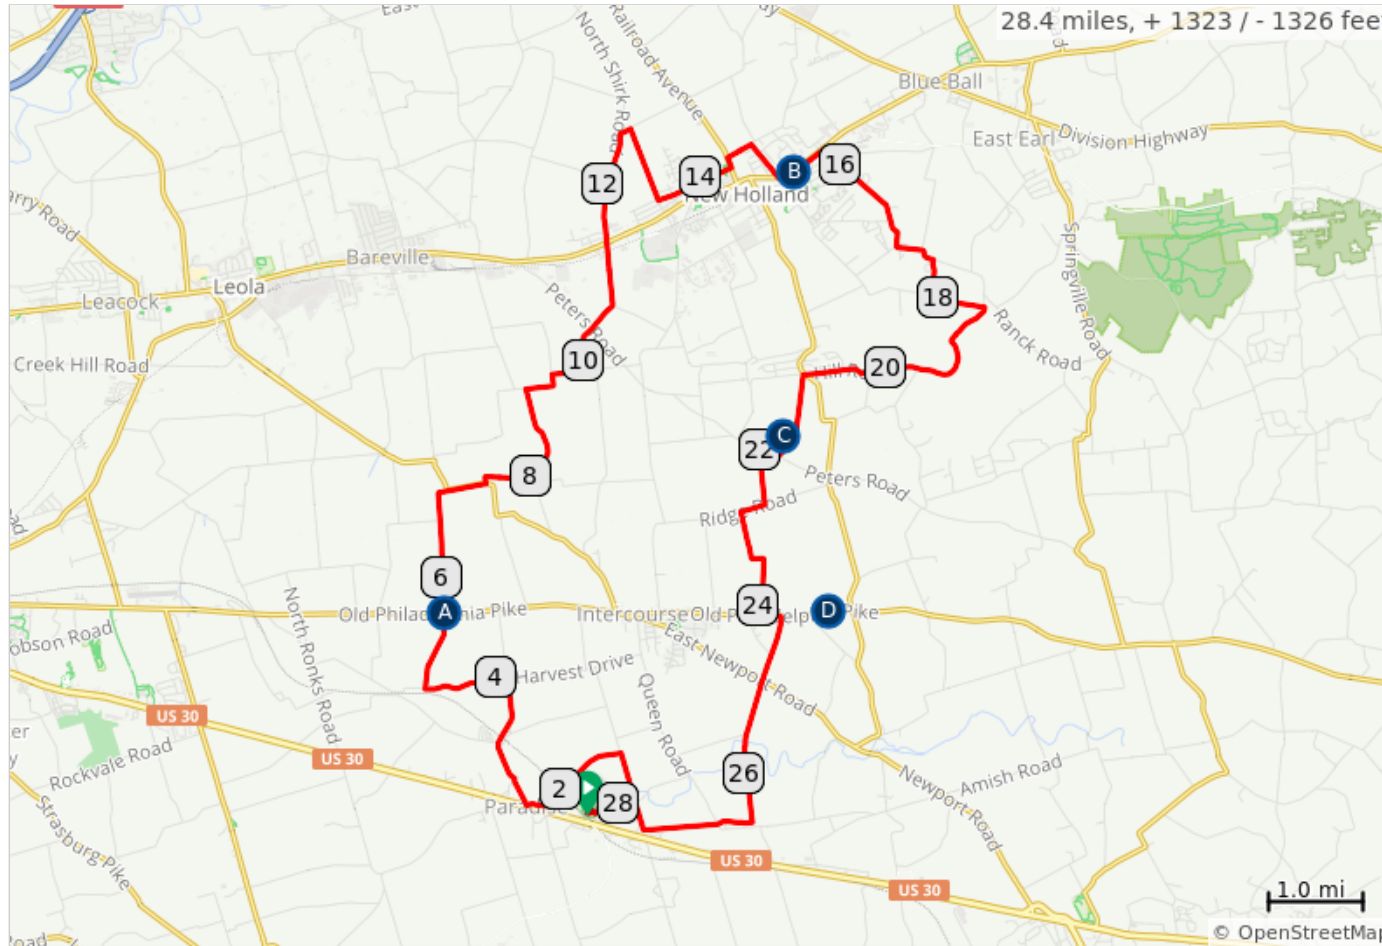

PP Coffee Company New Holland (28R)

Start: Paradise Community Park
Terrain: Rolling
Max Grade: 4.7%
Rev: September 2022

- A. Kauffman Orchards
- B. Coffee Company New Holland
- C. Lapp Valley Farm Dairy & Ice Cream
- D. Lapp Valley Farm Café and Creamery