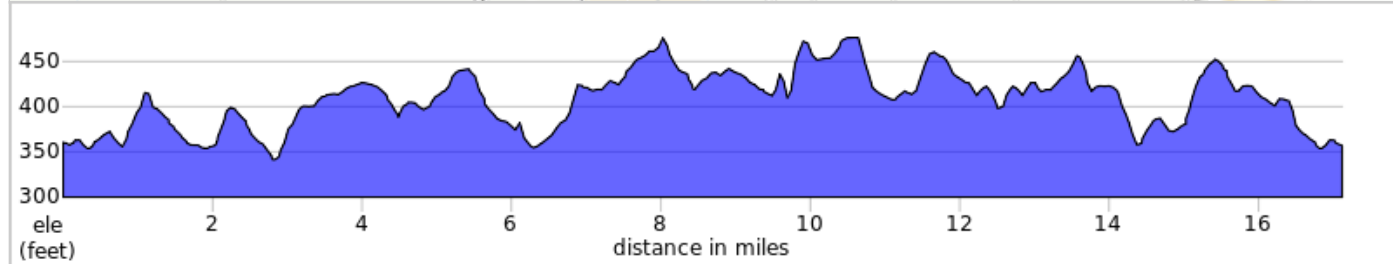

PP Lapp Cafe and Creamery (17R)

PP Lapp Cafe and Creamery (17R)

Type	Dist	Note
📍	0.0	Start of route
➔	0.1	R toward park entrance
➡	0.2	L onto Londonvale Road
↙	0.6	Sharp L onto North Belmont Road
➡	1.3	L onto West Pequea Lane
⬆	2.2	Continue onto Hershey Avenue
➔	2.5	R onto Leacock Road
➡	3.9	L onto Harvest Drive, T533
➔	4.8	R onto South Harvest Road
➔	5.6	R onto Old Philadelphia Pike, PA 340
➡	5.7	L onto North Harvest Road
⬆	7.1	Continue onto West Newport Road, PA 772
➡	7.5	L onto Scenic Road

7.5 miles. +333/-268 feet

Type	Dist	Note
➔	8.1	R onto South Groffdale Road
➡	8.1	L onto Scenic Road
➔	9.4	R onto North Hollander Road
➡	9.8	L onto Ridge Road
➔	10.6	R onto Colonial Road
➡	11.9	L onto Old Philadelphia Pike, PA 340
↻	12.5	Around at Lapp Valley Creamery and Cafe
➡	13.0	L onto Field Crest Lane
⬆	13.7	Straight onto Osceola Mill Road
➔	15.2	R onto Ocola Drive
⬆	15.6	Continue onto Harristown Road, T487
➔	16.4	R onto North Belmont Road
➡	16.5	L onto Londonvale Road

9.1 miles. +345/-422 feet

Type	Dist	Note
➔	17.0	R into park
📍	17.1	End of route

0.6 miles. +0/-3 feet