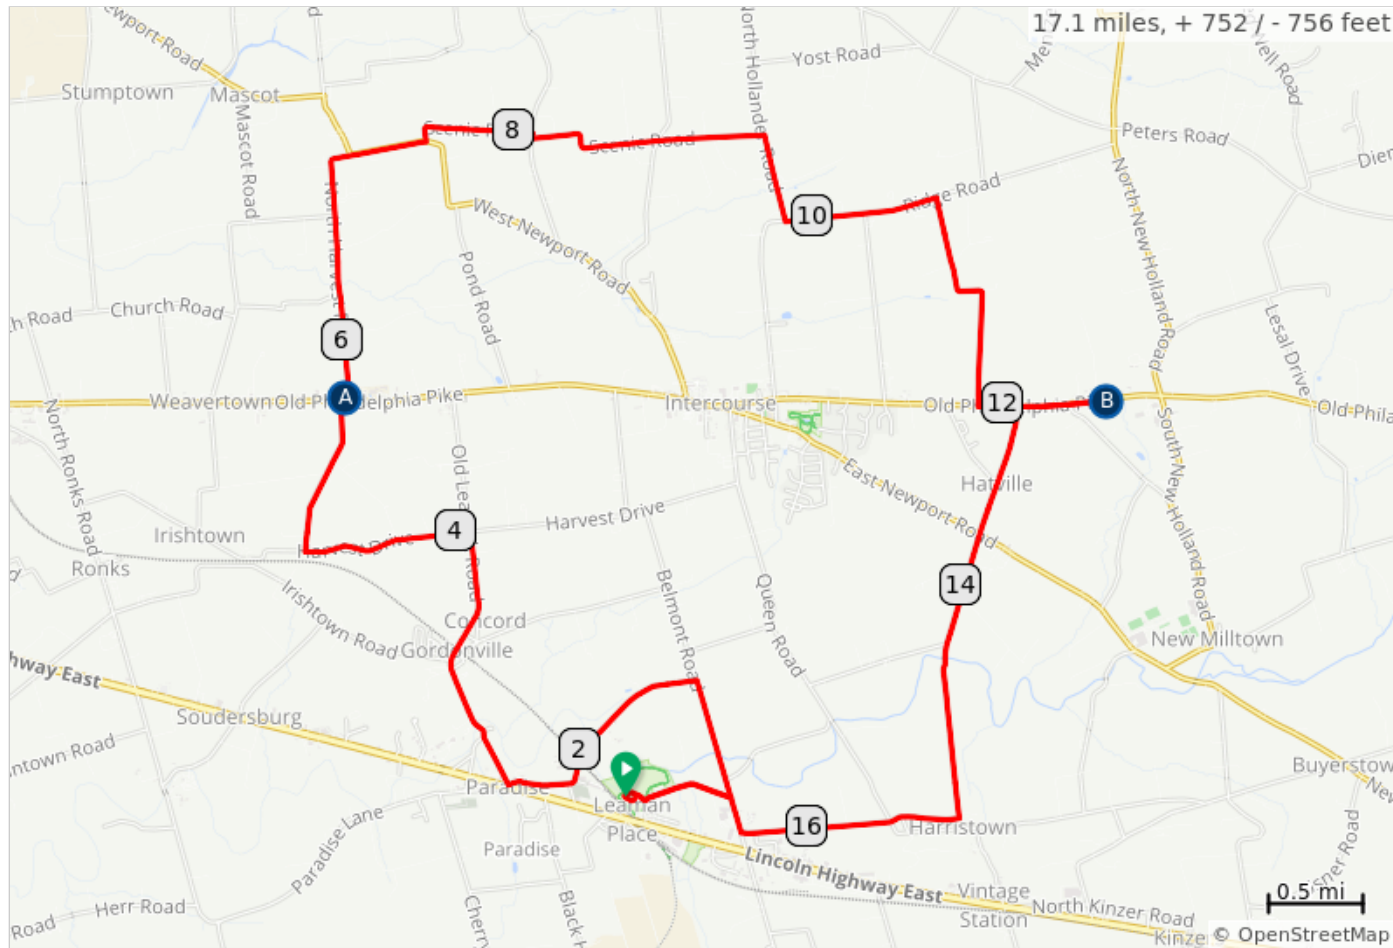

PP Lapp Cafe and Creamery (17R)

PP Lapp Cafe and Creamery (17R)

Type	Dist	Note
📍	0.0	Start of route
➔	0.1	R toward park entrance
➡	0.2	L onto Londonvale Road
↙	0.6	Sharp L onto North Belmont Road
➡	1.3	L onto West Pequea Lane
⬆	2.2	Continue onto Hershey Avenue
➔	2.5	R onto Leacock Road
➡	3.9	L onto Harvest Drive, T533
➔	4.8	R onto South Harvest Road
➔	5.6	R onto Old Philadelphia Pike, PA 340
➡	5.7	L onto North Harvest Road
⬆	7.1	Continue onto West Newport Road, PA 772
➡	7.5	L onto Scenic Road

7.5 miles. +333/-268 feet

Type	Dist	Note
➔	8.1	R onto South Groffdale Road
➡	8.1	L onto Scenic Road
➔	9.4	R onto North Hollander Road
➡	9.8	L onto Ridge Road
➔	10.6	R onto Colonial Road
➡	11.9	L onto Old Philadelphia Pike, PA 340
↻	12.5	Around at Lapp Valley Creamery and Cafe
➡	13.0	L onto Field Crest Lane
⬆	13.7	Straight onto Osceola Mill Road
➔	15.2	R onto Ocola Drive
⬆	15.6	Continue onto Harristown Road, T487
➔	16.4	R onto North Belmont Road
➡	16.5	L onto Londonvale Road

9.1 miles. +345/-422 feet

Type	Dist	Note
➔	17.0	R into park
📍	17.1	End of route

0.6 miles. +0/-3 feet