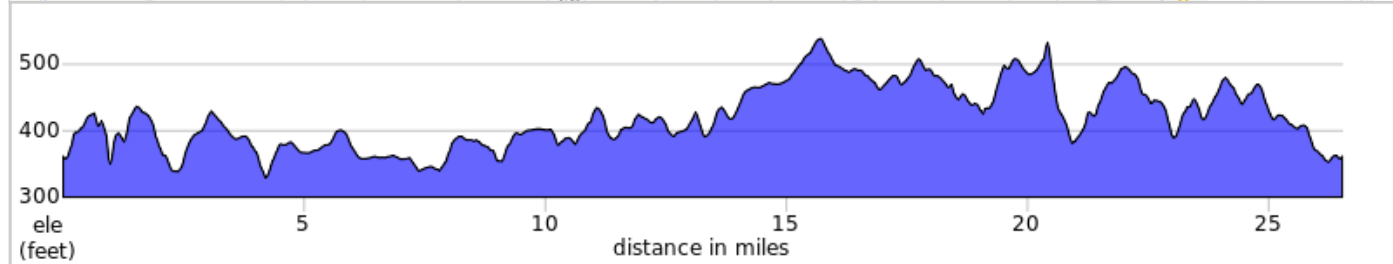

PP Paradise Loop (27R)

Start: Paradise Community Park
Terrain: Rolling
Max Grade: 4.5%
Rev: February 2022

PP Paradise Loop (27R)

Type	Dist	Note
📍	0.0	Start of route
➔	0.1	R toward London Vale Rd
➔	0.1	R onto London Vale Rd
➔	0.2	R onto Lincoln Hwy E
⬅	0.3	L onto Hensley Ave
⬆	0.4	Continue onto Ambassador Dr
➔	0.4	R onto Bethany Ave
⬅	0.6	L onto Oak Hill Dr
⬅	1.0	L onto Black Horse Rd
➔	1.0	R immediately onto Oak Hill Dr
➔	1.5	R onto Cherry Hill Rd
⬅	2.1	L onto Paradise Ln/T-484
⬆	3.4	Continue onto S Ronks Rd
➔	6.8	R onto Church Rd

6.8 miles. +338/-336 feet

Type	Dist	Note
⬅	7.1	L onto Monterey Rd
➔	8.3	R onto Stumptown Rd
➔	9.9	R onto E Eby Rd
➔	11.2	R onto S Groffdale Rd/T684
⬅	11.7	L onto Musser School Rd/ T535
➔	12.2	R onto Zeltenreich Rd/T535
➔	12.9	R onto Peters Rd
➔	17.8	R onto Snake Ln/T936
⬅	18.9	L onto Old Philadelphia Pike / PA-340 E
➔	19.6	R onto Martin Rd
⬅	20.4	L onto Spring Garden Rd/ T936
➔	21.4	R onto Amish Rd/T487
➔	23.3	Slight R to stay on Amish Rd/ T487

16.5 miles. +757/-691 feet

Type	Dist	Note
⬅	25.0	L to stay on Harristown Rd/ T487
➔	25.7	Keep R to stay on Harristown Rd/T487
➔	25.8	R onto N Belmont Rd
⬅	25.9	L onto London Vale Rd
➔	26.4	R into Paradise Community Park
⬅	26.5	L
📍	26.5	End of route

3.2 miles. +21/-95 feet