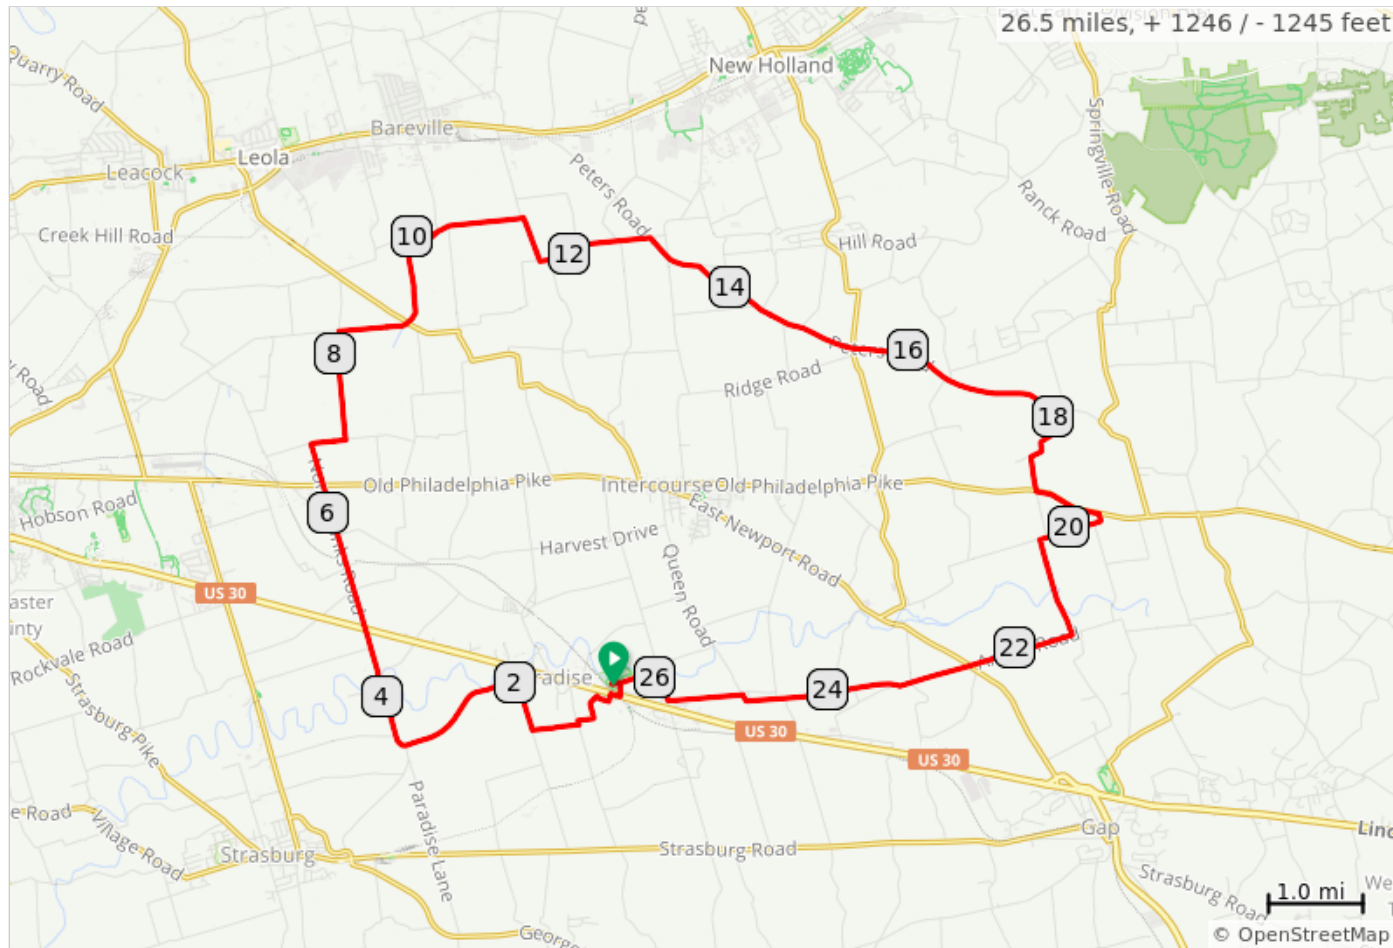

PP Paradise Loop (27R)

Start: Paradise Community Park
Terrain: Rolling
Max Grade: 4.5%
Rev: February 2022

PP Paradise Loop (27R)

Type	Dist	Note
📍	0.0	Start of route
➔	0.1	R toward London Vale Rd
➔	0.1	R onto London Vale Rd
➔	0.2	R onto Lincoln Hwy E
⬅	0.3	L onto Hensley Ave
⬆	0.4	Continue onto Ambassador Dr
➔	0.4	R onto Bethany Ave
⬅	0.6	L onto Oak Hill Dr
⬅	1.0	L onto Black Horse Rd
➔	1.0	R immediately onto Oak Hill Dr
➔	1.5	R onto Cherry Hill Rd
⬅	2.1	L onto Paradise Ln/T-484
⬆	3.4	Continue onto S Ronks Rd
➔	6.8	R onto Church Rd

6.8 miles. +338/-336 feet

Type	Dist	Note
⬅	7.1	L onto Monterey Rd
➔	8.3	R onto Stumptown Rd
➔	9.9	R onto E Eby Rd
➔	11.2	R onto S Groffdale Rd/T684
⬅	11.7	L onto Musser School Rd/ T535
➔	12.2	R onto Zeltenreich Rd/T535
➔	12.9	R onto Peters Rd
➔	17.8	R onto Snake Ln/T936
⬅	18.9	L onto Old Philadelphia Pike / PA-340 E
➔	19.6	R onto Martin Rd
⬅	20.4	L onto Spring Garden Rd/ T936
➔	21.4	R onto Amish Rd/T487
➔	23.3	Slight R to stay on Amish Rd/ T487

16.5 miles. +757/-691 feet

Type	Dist	Note
⬅	25.0	L to stay on Harristown Rd/ T487
➔	25.7	Keep R to stay on Harristown Rd/T487
➔	25.8	R onto N Belmont Rd
⬅	25.9	L onto London Vale Rd
➔	26.4	R into Paradise Community Park
⬅	26.5	L
📍	26.5	End of route

3.2 miles. +21/-95 feet