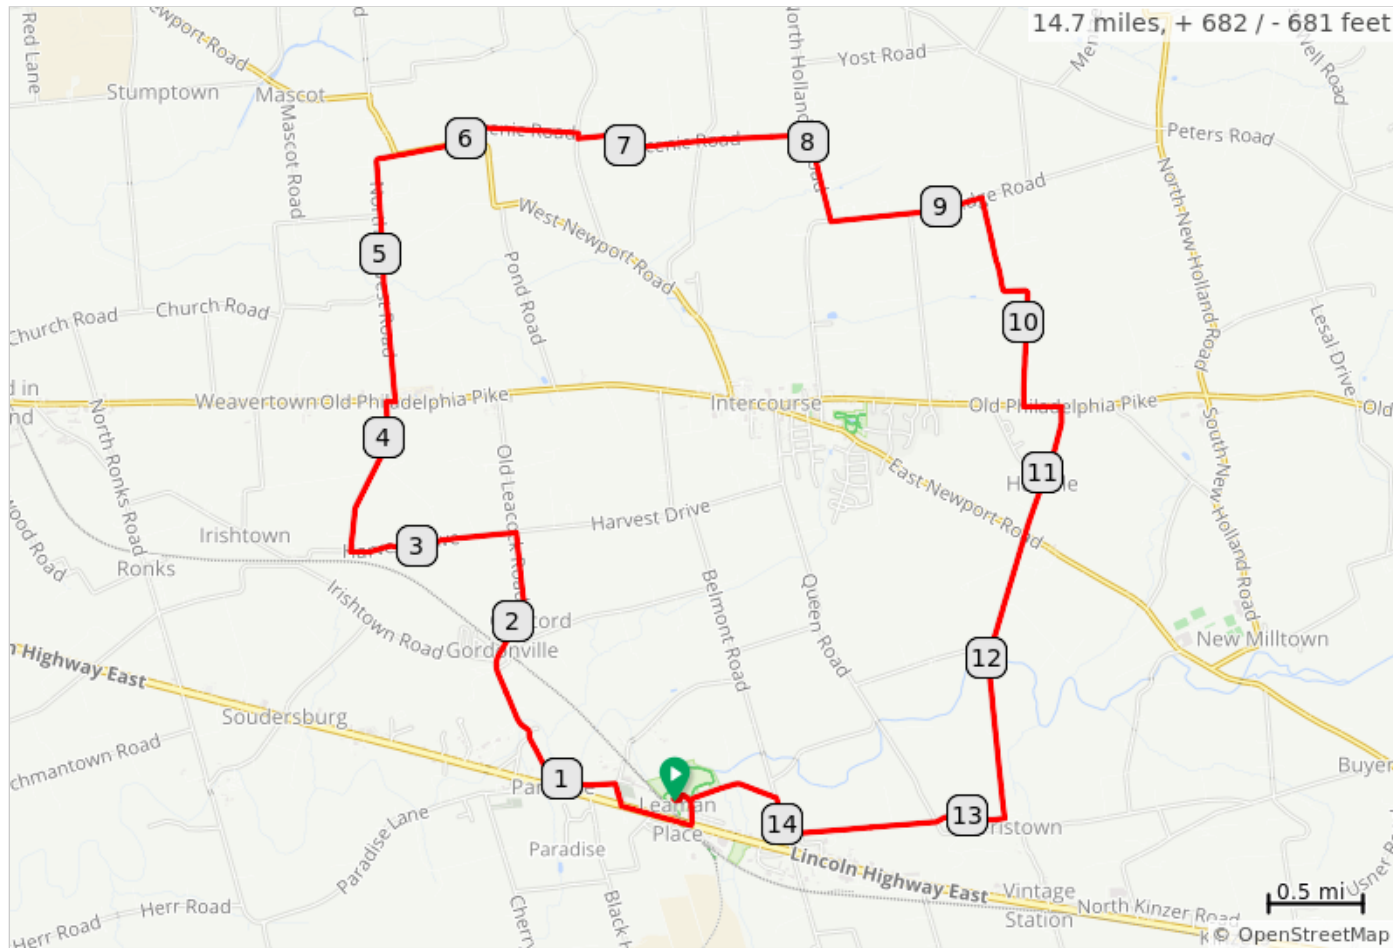

# PP Paradise Short Loop (15R)

Start: Paradise Community Park  
Terrain: Rolling  
Max Grade: 6.1%  
Rev; February 2022

## PP Paradise Short Loop (15R)

Type	Dist	Note
📍	0.0	Start of route
➔	0.1	R toward London Vale Rd
➔	0.1	R onto London Vale Rd
➔	0.2	R onto Lincoln Hwy E
➔	0.6	R onto Meadow Ln
⬅	0.7	L onto Hershey Ave
➔	1.1	R onto Leacock Rd
↑	1.3	Continue onto Old Leacock Rd
⬅	2.5	L onto Harvest Dr/T692
➔	3.4	R onto S Harvest Rd/T692
➔	4.2	R onto Old Philadelphia Pike / PA-340 E
⬅	4.2	L immediately onto N Harvest Rd
↑	5.6	Continue onto W Newport Rd / PA-772 E

5.6 miles. +262/-202 feet

Type	Dist	Note
⬅	6.0	L onto Scenic Rd
➔	6.6	R onto S Groffdale Rd/T684
⬅	6.7	L immediately onto Scenic Rd
➔	7.9	R onto N Hollander Rd/T766
⬅	8.4	L onto Ridge Rd
➔	9.2	R onto Colonial Rd
⬅	10.4	L onto Old Philadelphia Pike / PA-340 E
➔	10.6	R onto Field Crest Ln
↑	11.3	Continue onto Osceola Mill Rd/T767
➔	12.8	R onto Ocola Dr
↑	13.2	Continue straight onto Harristown Rd/T487
➔	13.9	Keep R to stay on Harristown Rd/T487
➔	14.0	R onto N Belmont Rd

8.4 miles. +376/-397 feet

Type	Dist	Note
⬅	14.2	L onto London Vale Rd
➔	14.6	R into Park
⬅	14.7	L
📍	14.7	End of route

0.8 miles. +12/-23 feet