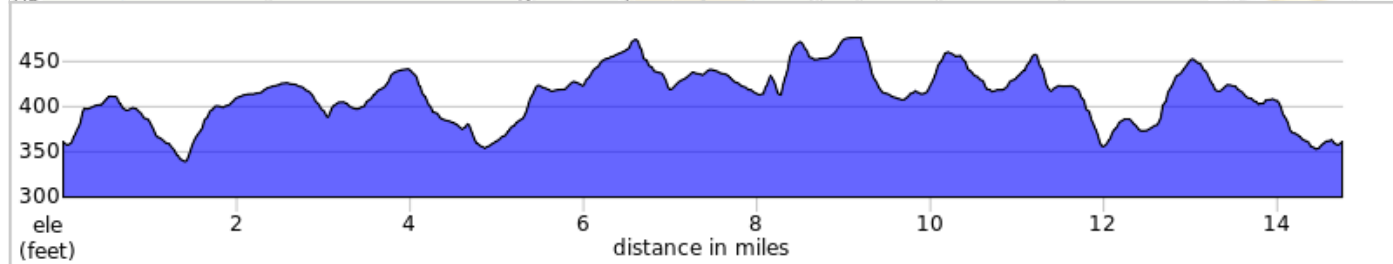

# PP Paradise Short Loop (15R)

Start: Paradise Community Park  
Terrain: Rolling  
Max Grade: 6.1%  
Rev; February 2022

## PP Paradise Short Loop (15R)

Type	Dist	Note
📍	0.0	Start of route
➔	0.1	R toward London Vale Rd
➔	0.1	R onto London Vale Rd
➔	0.2	R onto Lincoln Hwy E
➔	0.6	R onto Meadow Ln
⬅	0.7	L onto Hershey Ave
➔	1.1	R onto Leacock Rd
↑	1.3	Continue onto Old Leacock Rd
⬅	2.5	L onto Harvest Dr/T692
➔	3.4	R onto S Harvest Rd/T692
➔	4.2	R onto Old Philadelphia Pike / PA-340 E
⬅	4.2	L immediately onto N Harvest Rd
↑	5.6	Continue onto W Newport Rd / PA-772 E

5.6 miles. +262/-202 feet

Type	Dist	Note
⬅	6.0	L onto Scenic Rd
➔	6.6	R onto S Groffdale Rd/T684
⬅	6.7	L immediately onto Scenic Rd
➔	7.9	R onto N Hollander Rd/T766
⬅	8.4	L onto Ridge Rd
➔	9.2	R onto Colonial Rd
⬅	10.4	L onto Old Philadelphia Pike / PA-340 E
➔	10.6	R onto Field Crest Ln
↑	11.3	Continue onto Osceola Mill Rd/T767
➔	12.8	R onto Ocola Dr
↑	13.2	Continue straight onto Harristown Rd/T487
➔	13.9	Keep R to stay on Harristown Rd/T487
➔	14.0	R onto N Belmont Rd

8.4 miles. +376/-397 feet

Type	Dist	Note
⬅	14.2	L onto London Vale Rd
➔	14.6	R into Park
⬅	14.7	L
📍	14.7	End of route

0.8 miles. +12/-23 feet