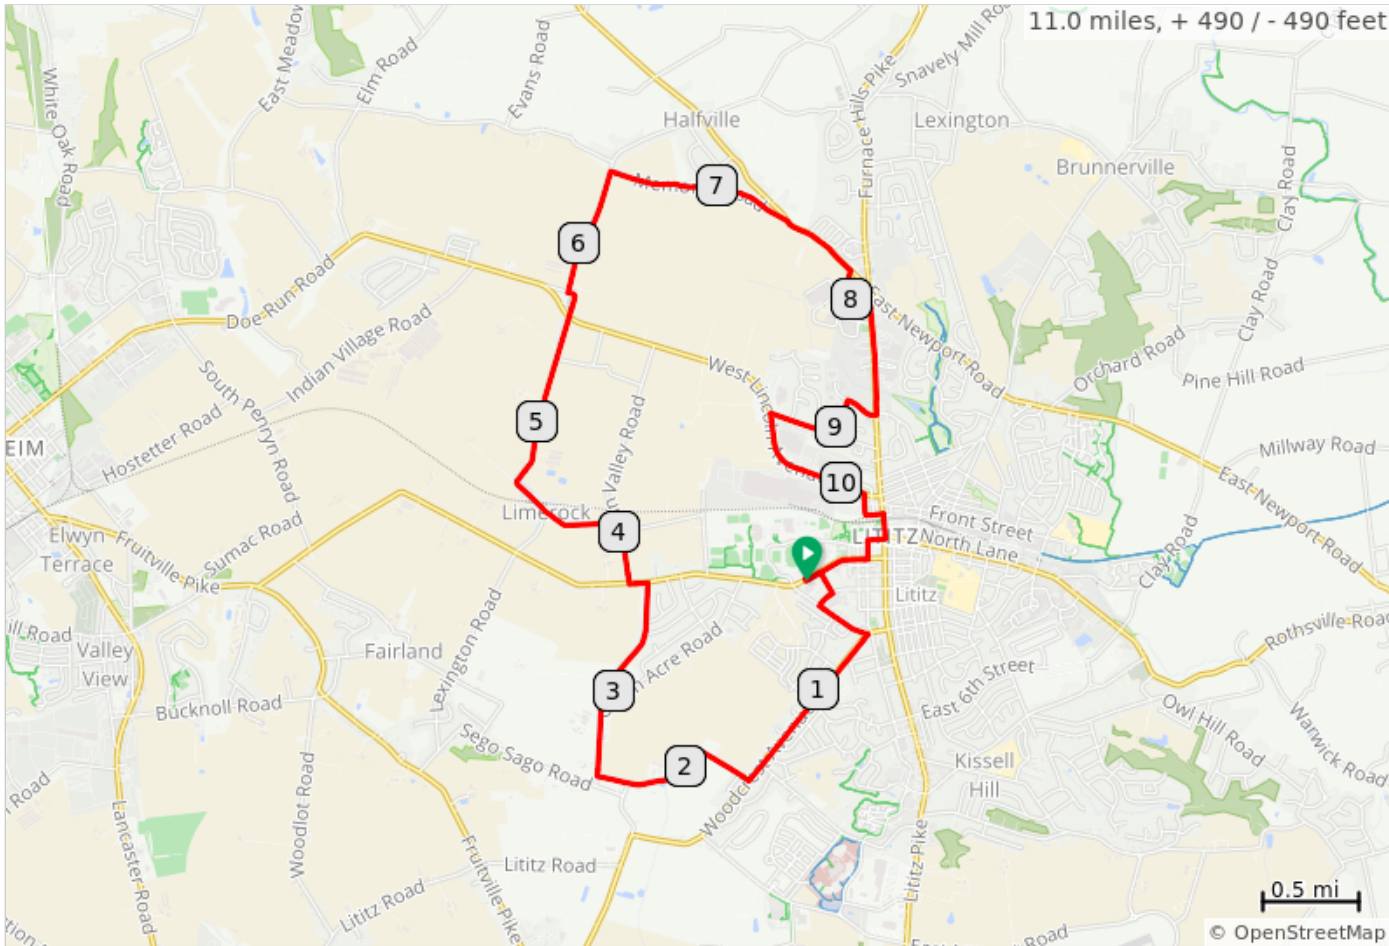

WH Ice Cream at Grecos (11R)

11.0 miles, + 490 / - 490 feet

Start: Warwick High School
Terrain: Rolling
Max Grade:
Rev: February 2022

Greco's Ice's has seasonal hours of operation

WH Ice Cream at Grecos (11R)

Type	Dist	Note
📍	0.0	Start of route
←	0.0	L onto W Orange St
→	0.1	R onto Moravian Ave
→	0.2	R onto W Lemon St
←	0.3	L onto W 2nd Ave
→	0.6	R onto Woodcrest Ave
→	1.6	R onto Wateredge Rd
→	2.5	R onto Green Acre Rd
←	3.0	L onto Longenecker Rd
←	3.6	L onto W Orange St /PA-772 W
→	3.7	R onto Penn Valley Rd
←	4.0	L onto Limerock Rd
↑	4.5	Continue onto W Lexington Rd
↑	5.6	Straight to stay on W Lexington Rd

5.6 miles. +202/-173 feet

Type	Dist	Note
→	5.7	R to stay on W Lexington Rd
→	6.4	R onto Memorial Rd
→	7.4	Slight R onto W Newport Rd
→	7.8	R onto Toll Gate Rd
→	8.1	R onto PA-501 S
→	8.6	R onto Wynfield Dr
←	8.8	L onto Danbury Dr
→	9.0	R onto Arrowhead Dr
←	9.4	L onto W Lincoln Ave
→	10.1	R onto Warwick St
↑	10.2	Continue onto W Kleine Ln
→	10.3	R onto N Broad St
⚓	10.3	L onto E Kleine Ln to Visit Greco's Ice
→	10.4	R onto W Main St
←	10.5	L onto N Spruce St

5.0 miles. +192/-282 feet

Type	Dist	Note
→	10.6	R onto W Orange St
→	11.0	R into school
📍	11.0	End of route

0.5 miles. +20/-0 feet