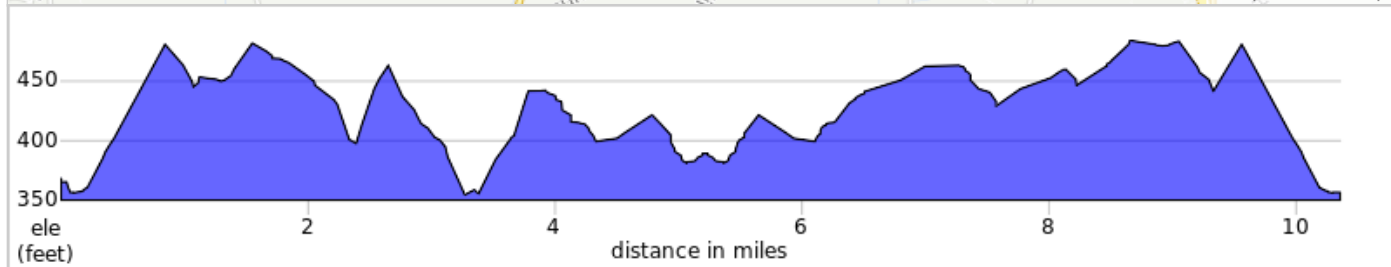

WS Pine View Delight (10F)

WS Pine View Delight (10F)

Type	Dist	Note
📍	0.0	Start of route
➔	0.1	R onto Hans Herr Dr
➔	1.1	R onto East Penn Grant Road
➔	3.4	R onto Marticville Road, PA 324
←	3.6	L onto Timothy Drive
➔	3.8	R onto Thomas Avenue
←	4.0	L onto Sprecher Road
←	4.2	Slight L onto Marticville Road, PA 324
←	4.2	L onto Stony Lane
➔	5.1	R onto New Danville Pike
➔	5.2	R into Pine View Dairy
↑	5.2	Make a U-turn
←	5.2	L onto New Danville Pike
←	5.4	L onto Stoney Ln

5.4 miles. +287/-266 feet

Type	Dist	Note
➔	6.2	R onto Marticville Road, PA 324
↑	6.2	Continue onto Marticville Road, PA 324
←	6.4	L onto Sprecher Road
➔	7.3	R onto Millwood Road
←	7.5	L onto West Willow Road
➔	8.1	R onto Pleasant View Avenue
←	8.2	L onto Wynwood Drive
←	9.2	L onto East Penn Grant Road
←	9.3	L onto Hans Herr Drive
←	10.3	L Into WS VT
📍	10.4	End of route

5.0 miles. +121/-180 feet